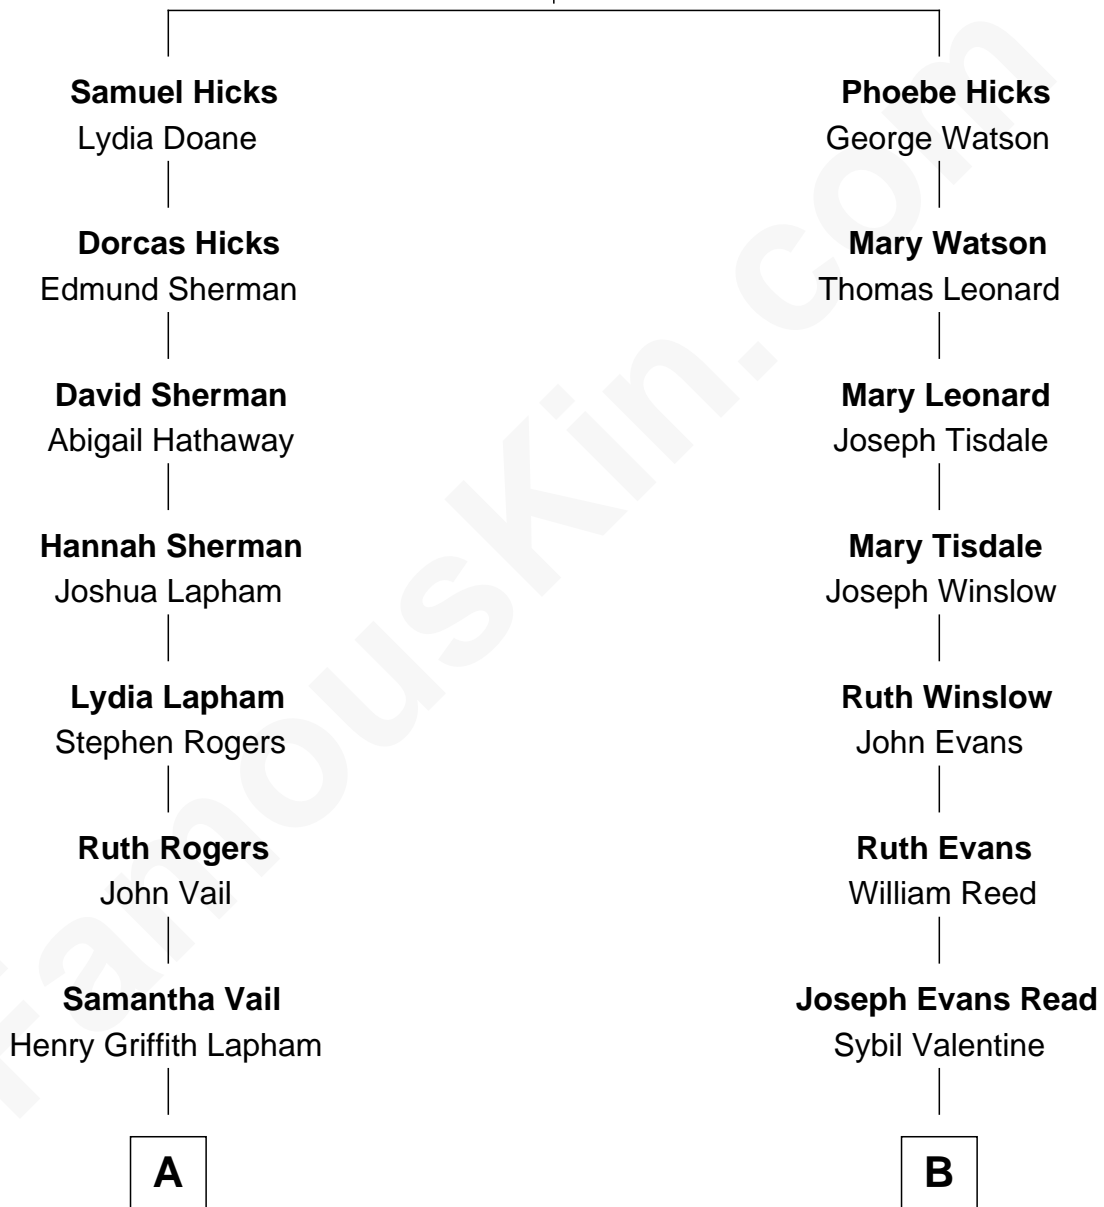

FamousKin.com
Relationship Chart of
Christopher Lloyd
Movie Actor

9th cousin 2 times removed of
Sigourney Weaver
Movie Actress

Robert Hicks
 Margaret - - - - -

A

Lewis Henry Lapham
Antoinette N. Dearborn

Ruth Lapham
Samuel R. Lloyd

Christopher Lloyd
Movie Actor

B

Rachael M. Read
Charles Benjamin Weaver

Francis Milton Weaver
Jane Weaver Laffin

Sylvester Laffin Weaver
Amabel Dixon

Sylvester Laffin Weaver
Desiree Mary Lucy Hawkins

Sigourney Weaver
Movie Actress