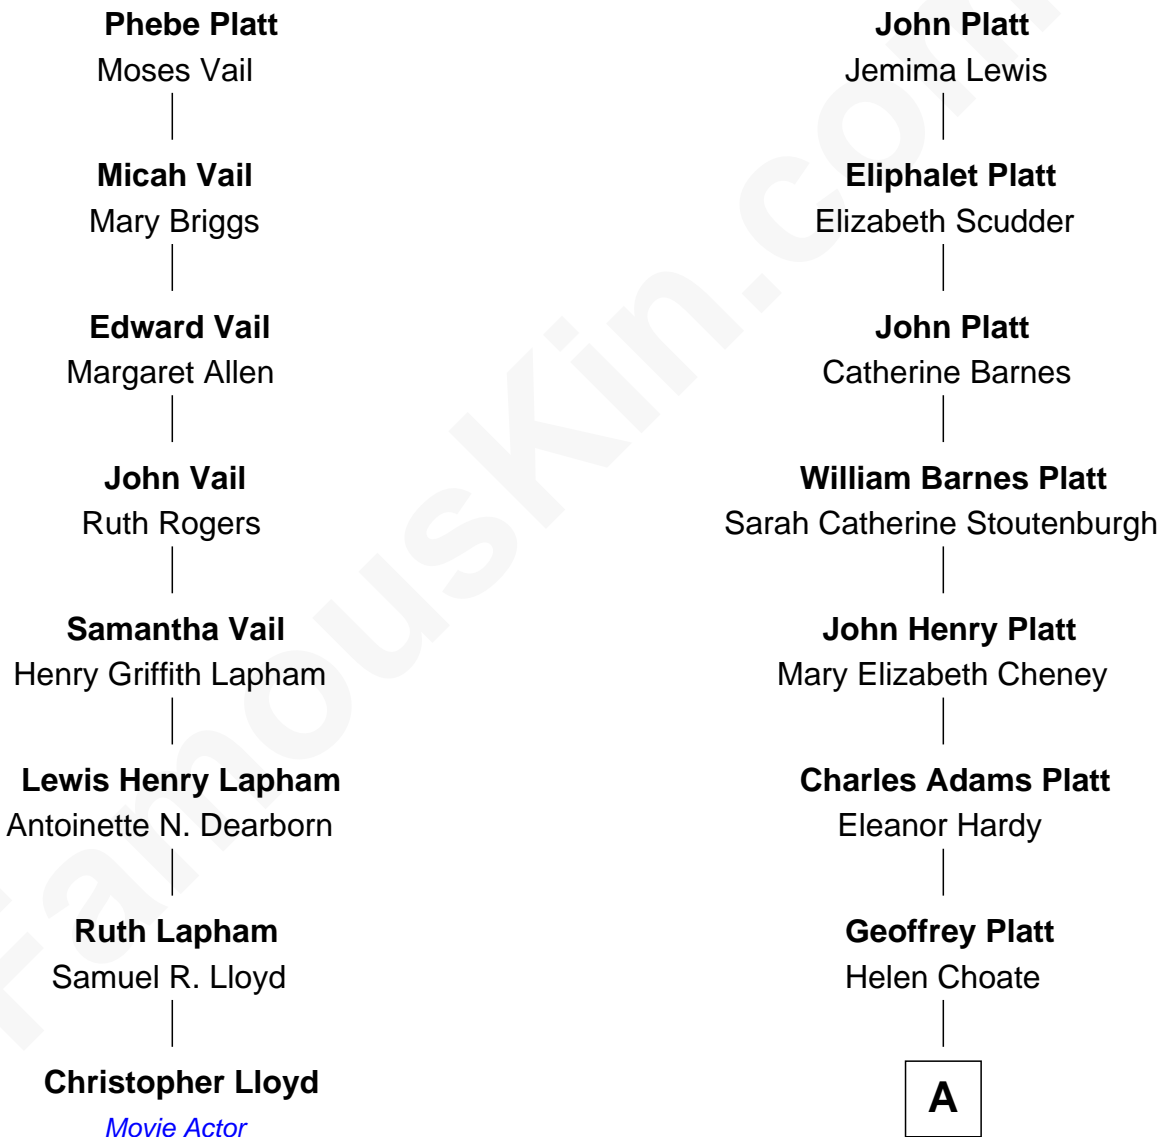

FamousKin.com

Relationship Chart of

Christopher Lloyd

Movie Actor

7th cousin 1 time removed of

Oliver Platt

Movie Actor

John Platt

A

Nicholas Platt
Sheila Maynard

Oliver Platt
Movie Actor

FamousKin.com