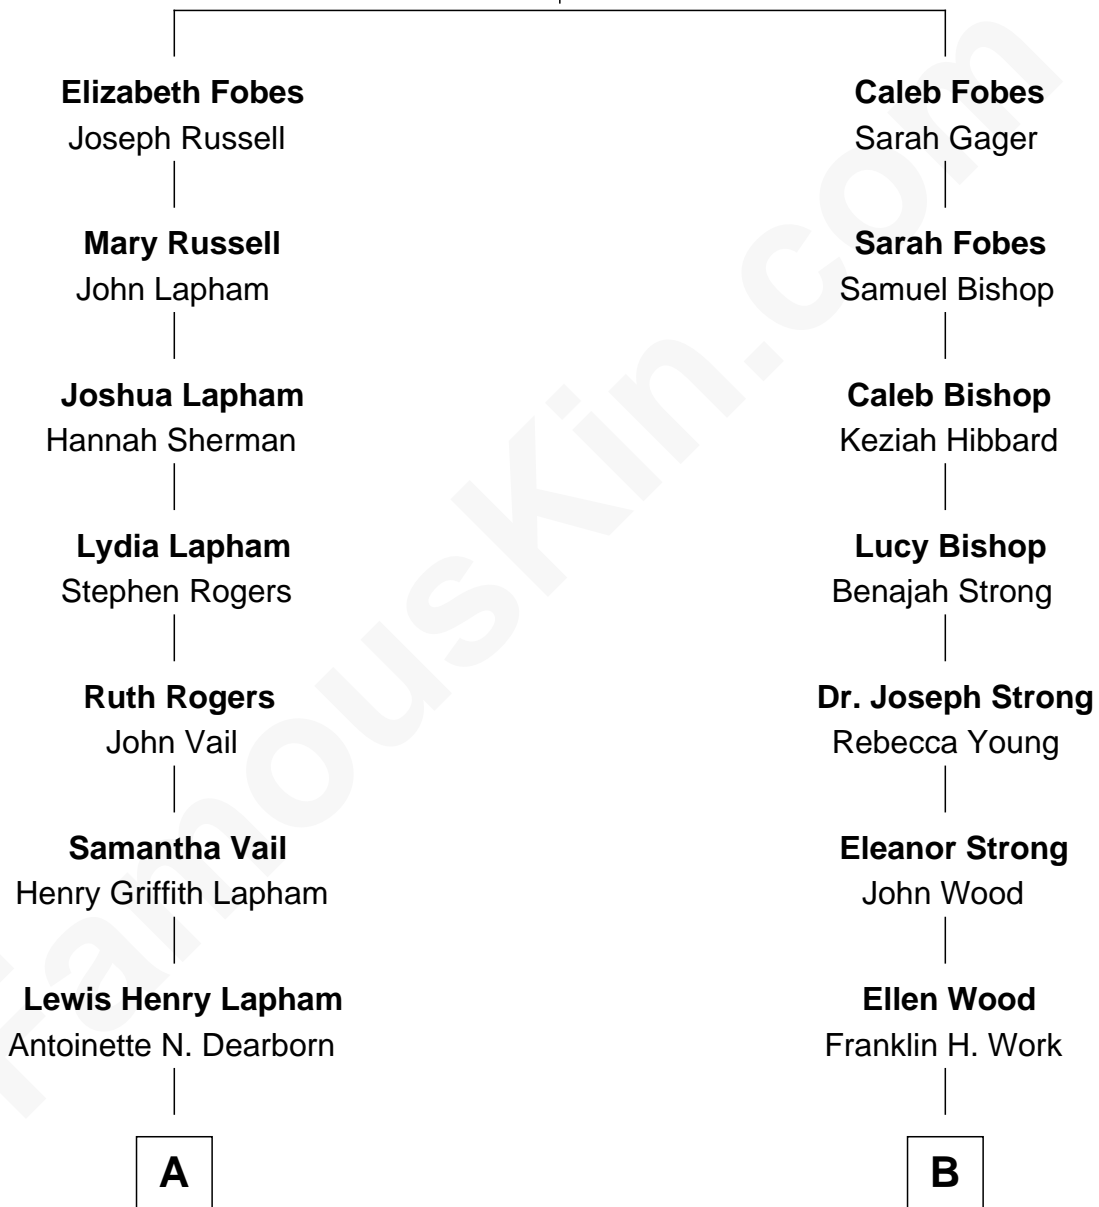

## Relationship Chart of

### Christopher Lloyd

*Movie Actor*

8th cousin 3 times removed of

**Oliver Platt**

*Movie Actor*

**John Fobes**  
Constant Mitchell

**A**

**Ruth Lapham**  
Samuel R. Lloyd

**Christopher Lloyd**  
*Movie Actor*

**B**

**Frances Eleanor Work**  
James Boothby Burke Roche

**Cynthia Burke Roche**  
Arthur Scott Burden

**Eileen Burden**  
Walter Maynard

**Sheila Maynard**  
Nicholas Platt