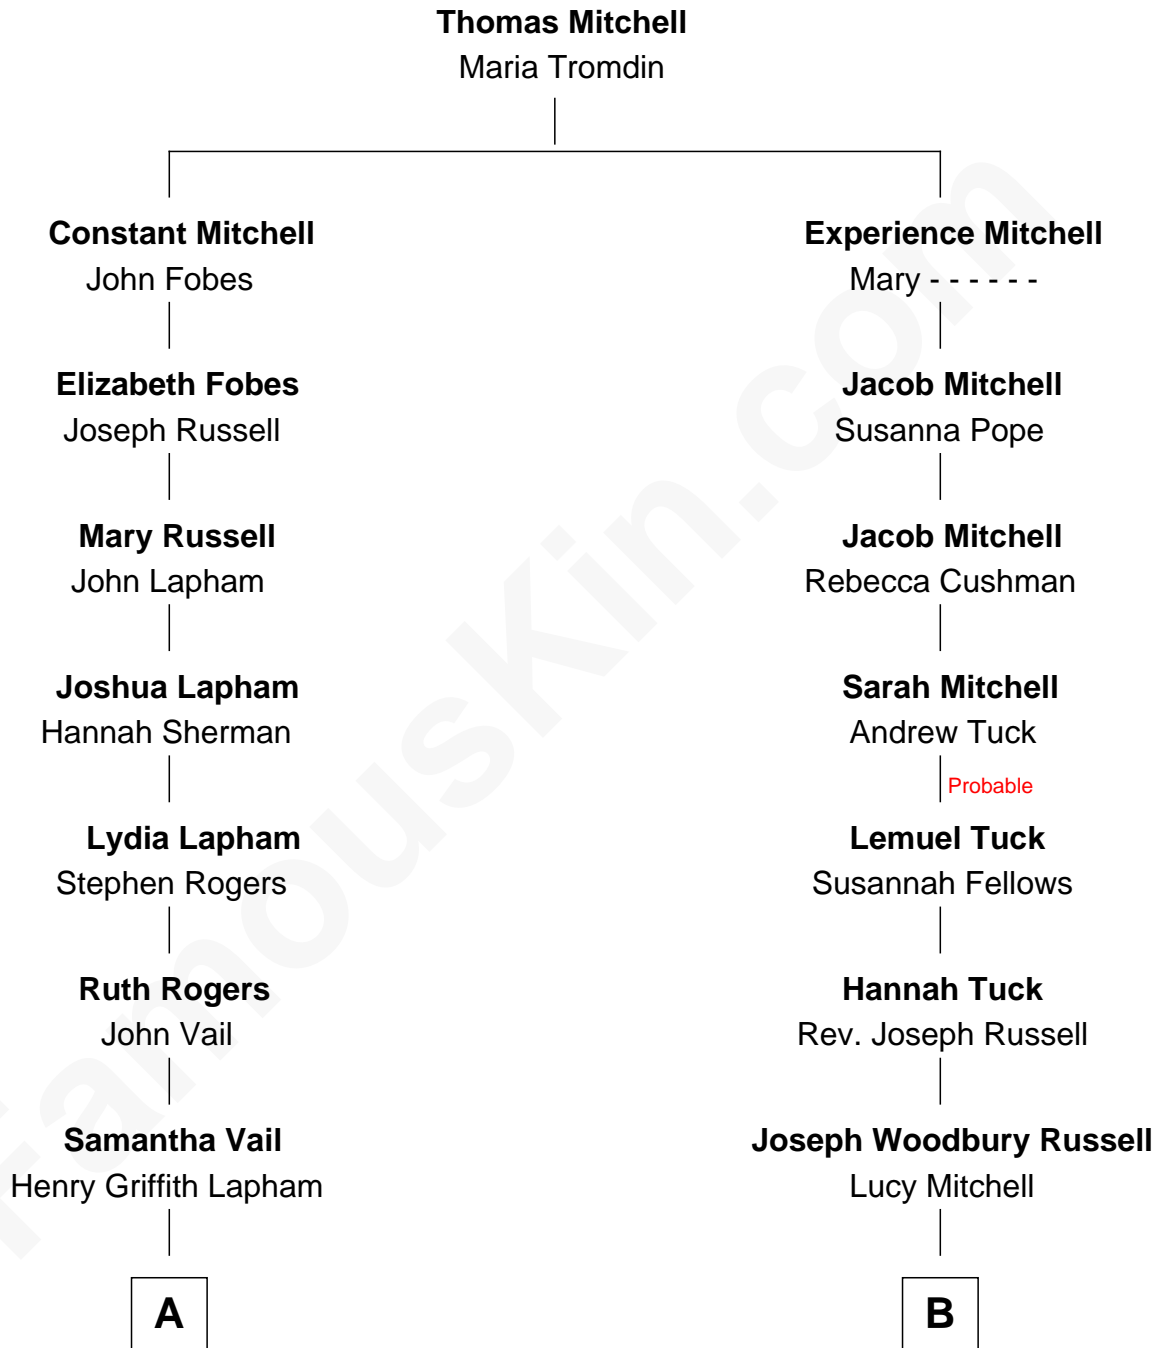

FamousKin.com
Relationship Chart of
Christopher Lloyd
Movie Actor

9th cousin 1 time removed of

Charlie Munger
Vice-Chairman of Berkshire Hathaway

A

Lewis Henry Lapham
Antoinette N. Dearborn

Ruth Lapham
Samuel R. Lloyd

Christopher Lloyd
Movie Actor

B

Andrew Jackson Russell
Sarah Jane Hibbs

Charles W. Russell
Helen Vienna Ingham

Florence V. Russell
Alfred Case Munger

Charlie Munger
Vice-Chairman of Berkshire Hathaway