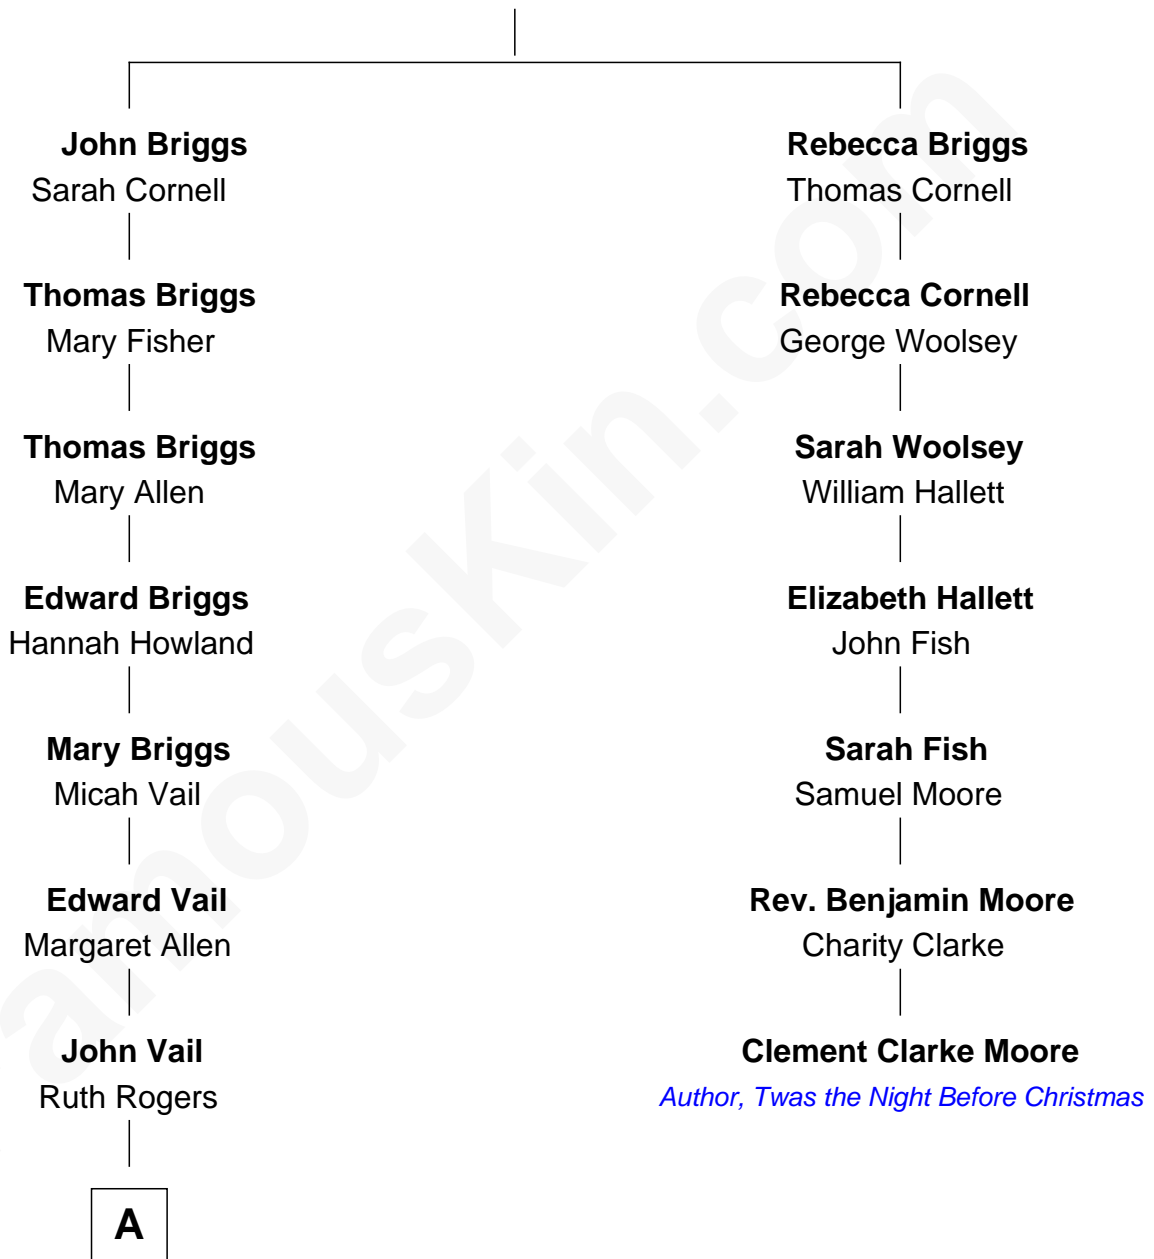

FamousKin.com
Relationship Chart of
Christopher Lloyd
Movie Actor

6th cousin 4 times removed of

Clement Clarke Moore
Author of "Twas the Night Before Christmas"

Henry Briggs

A

—
Samantha Vail
Henry Griffith Lapham

—
Lewis Henry Lapham
Antoinette N. Dearborn

—
Ruth Lapham
Samuel R. Lloyd

—
Christopher Lloyd
Movie Actor