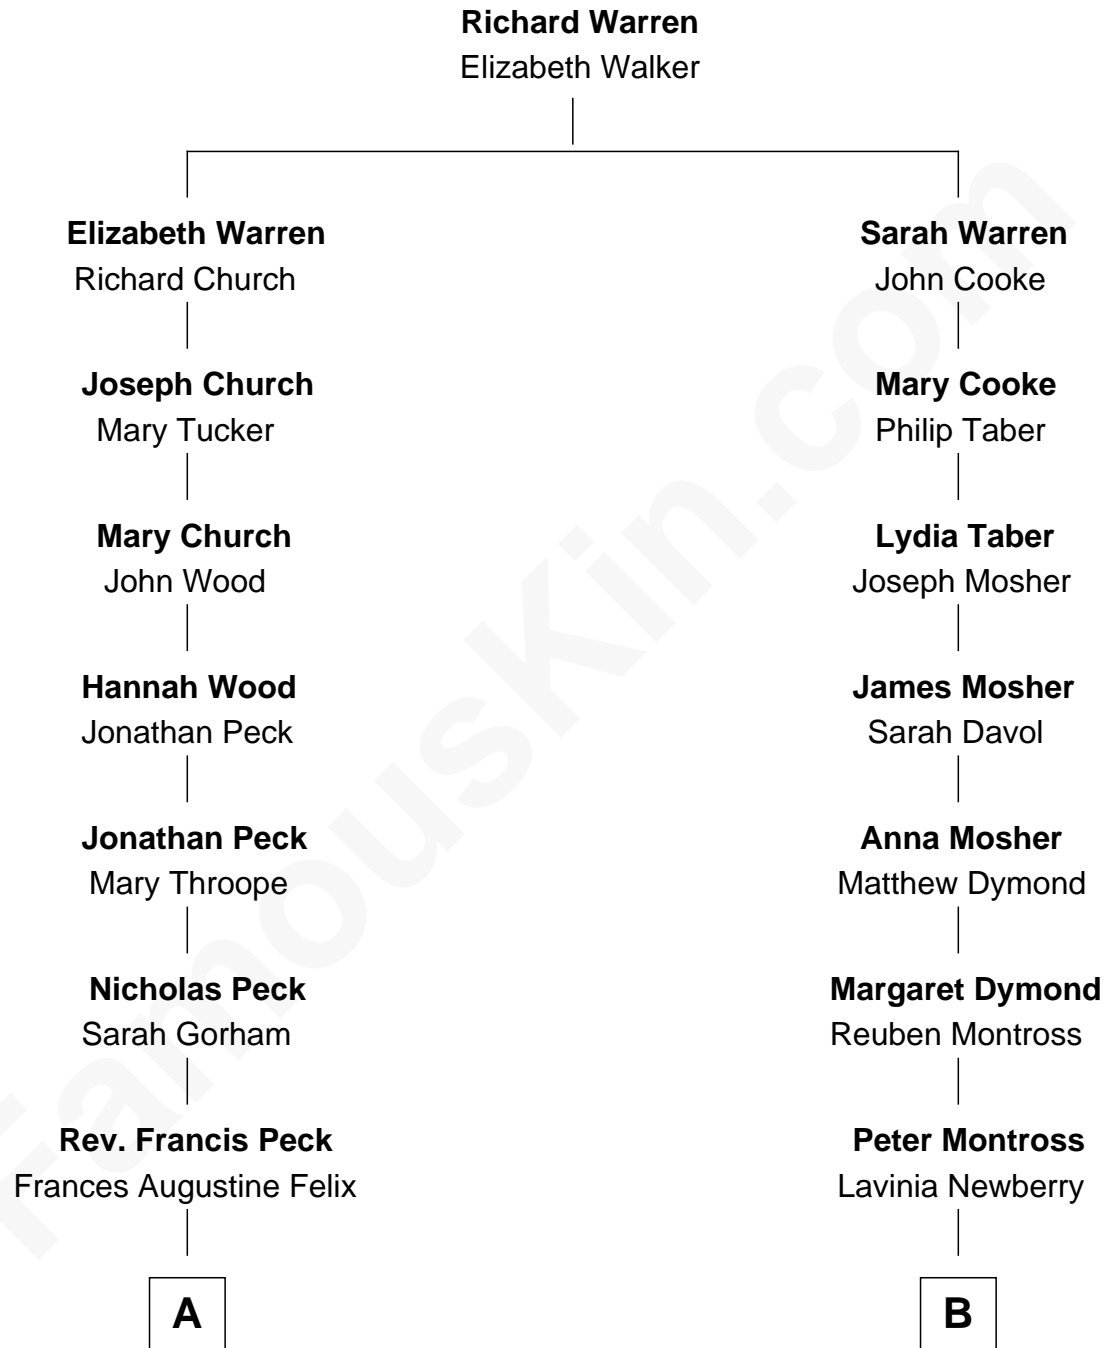

**FamousKin.com**  
**Relationship Chart of**  
**Christopher Lloyd**  
*Movie Actor*

9th cousin 2 times removed of  
**Carly Fiorina**  
*CEO of Hewlett-Packard*

**A**

**Adalaide Ferrier Peck**

Samuel Lloyd

**Samuel R. Lloyd**

Ruth Lapham

**Christopher Lloyd**

*Movie Actor*

**B**

**Elijah Montross**

Charity Mariah Casebeer

**Emma Charlotte Montross**