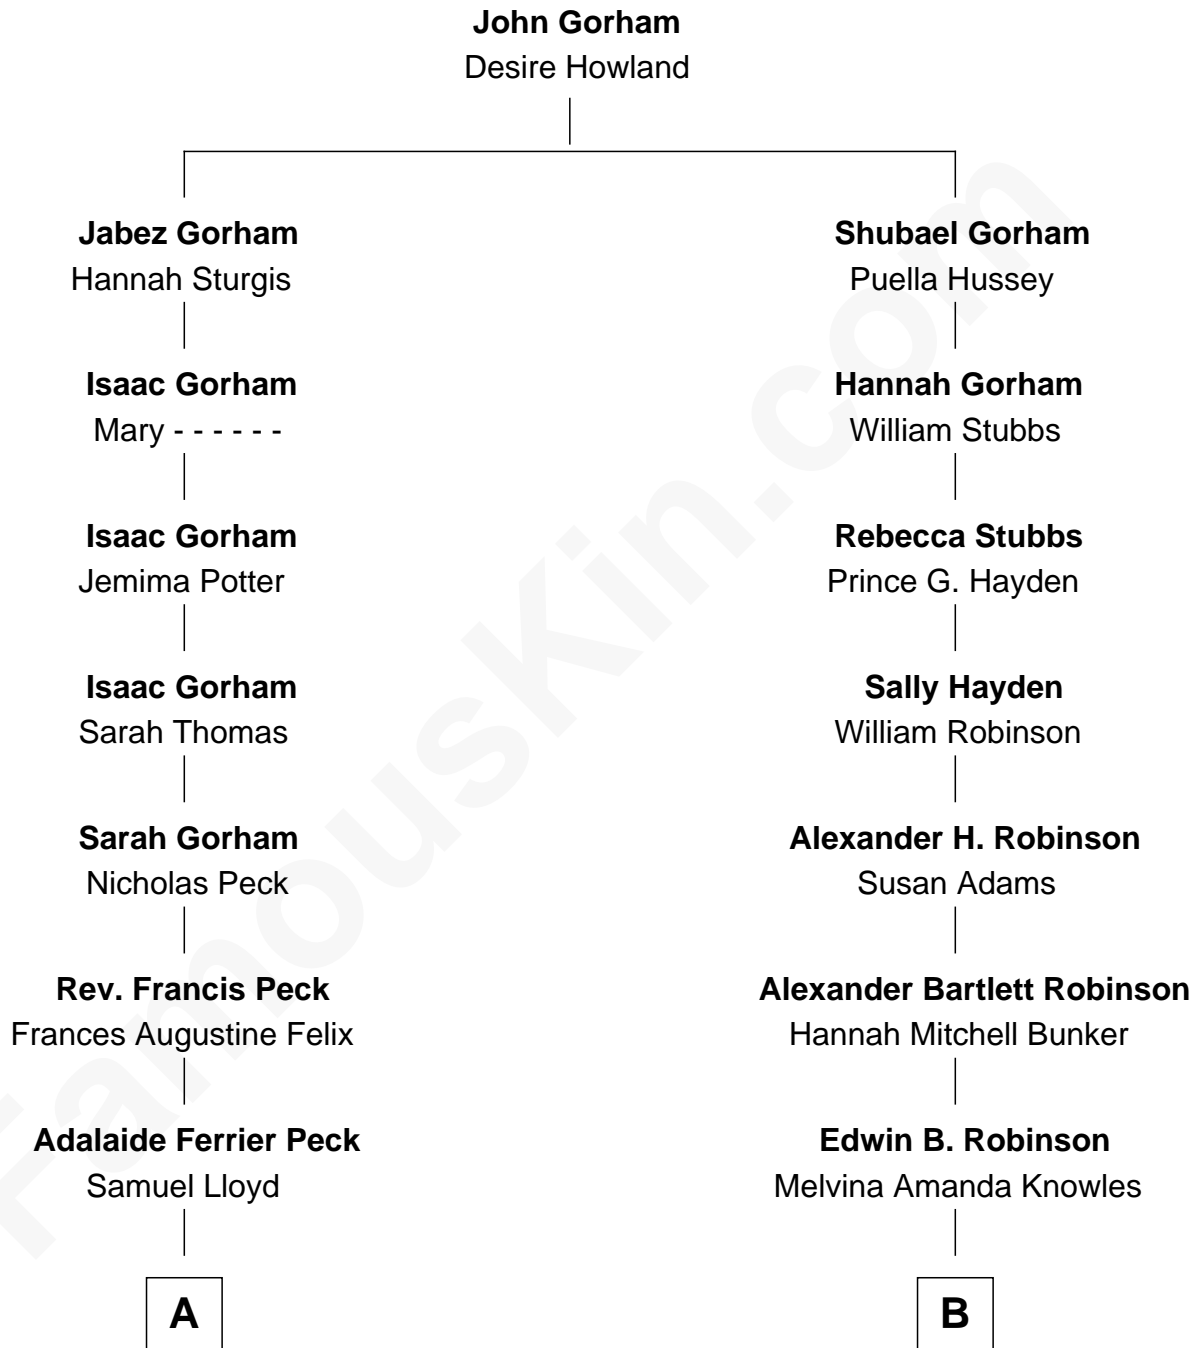

FamousKin.com
Relationship Chart of
Christopher Lloyd
Movie Actor

8th cousin 1 time removed of
John Lithgow
Stage, TV, and Movie Actor

A

Samuel R. Lloyd
Ruth Lapham

Christopher Lloyd
Movie Actor

B

Ina Berenice Robinson
Arthur Washington Lithgow

Arthur Washington Lithgow
Sarah Jane Price

John Lithgow
Stage, TV, and Movie Actor

FamousKin.com