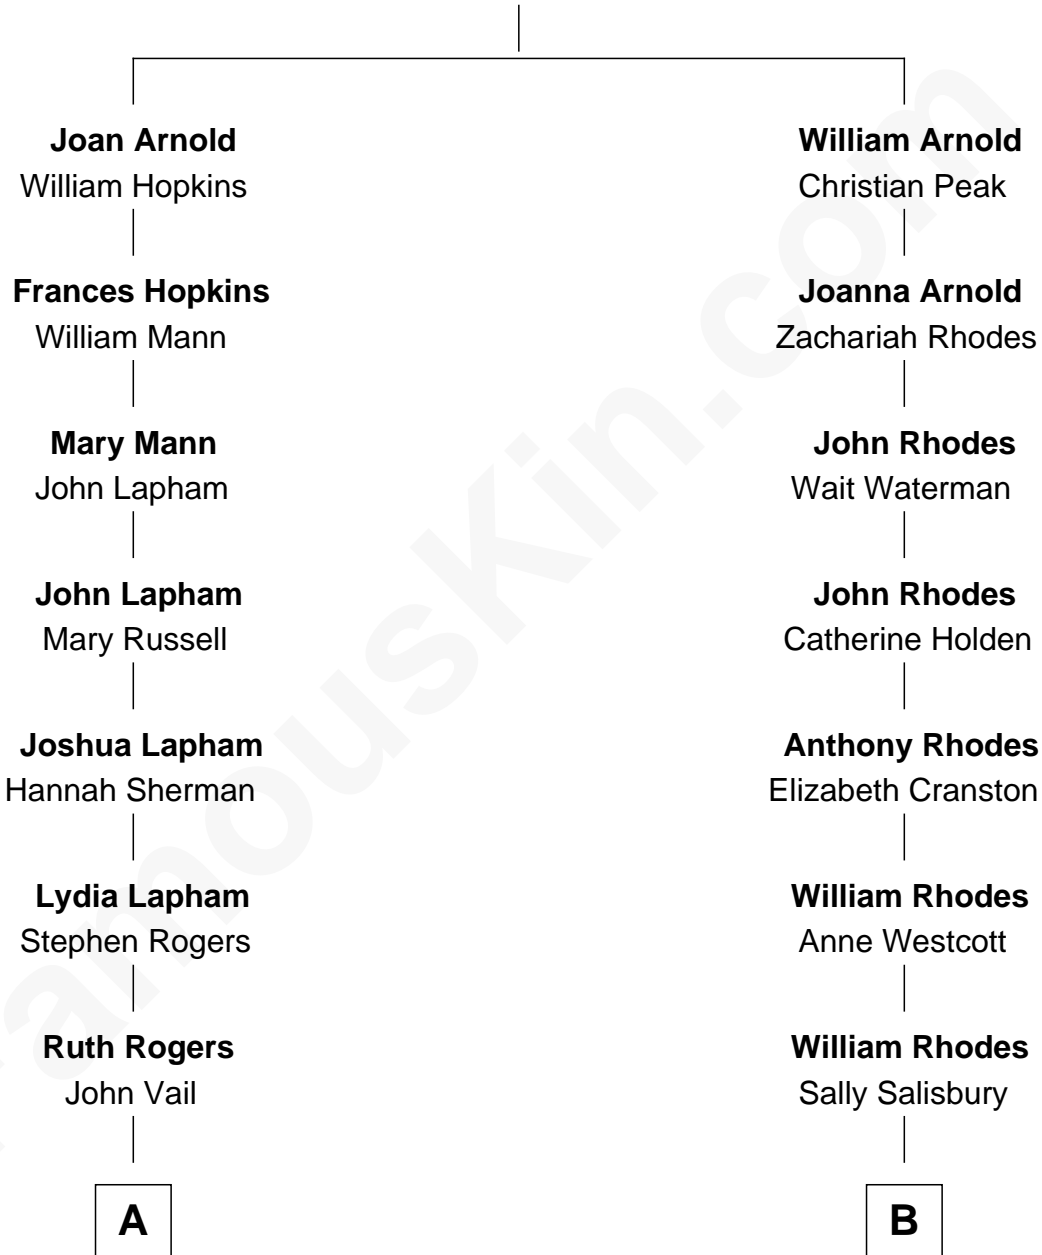

FamousKin.com
Relationship Chart of
Christopher Lloyd
Movie Actor

10th cousin 2 times removed of
Sarah Palin
9th Governor of Alaska

Nicholas Arnold
 Alice Gully

A

Samantha Vail
Henry Griffith Lapham

Lewis Henry Lapham
Antoinette N. Dearborn

Ruth Lapham
Samuel R. Lloyd

Christopher Lloyd
Movie Actor

B

Charles W. Rhodes
Jane Goodrich

Alma Miranda Rhodes
James W. Heath

Charles R. Heath
Alice Adeline Oriel

Charles Francis Heath
Nellie Marie Brandt

Charles Richard Heath
Sarah Sheeran

Sarah Palin
9th Governor of Alaska