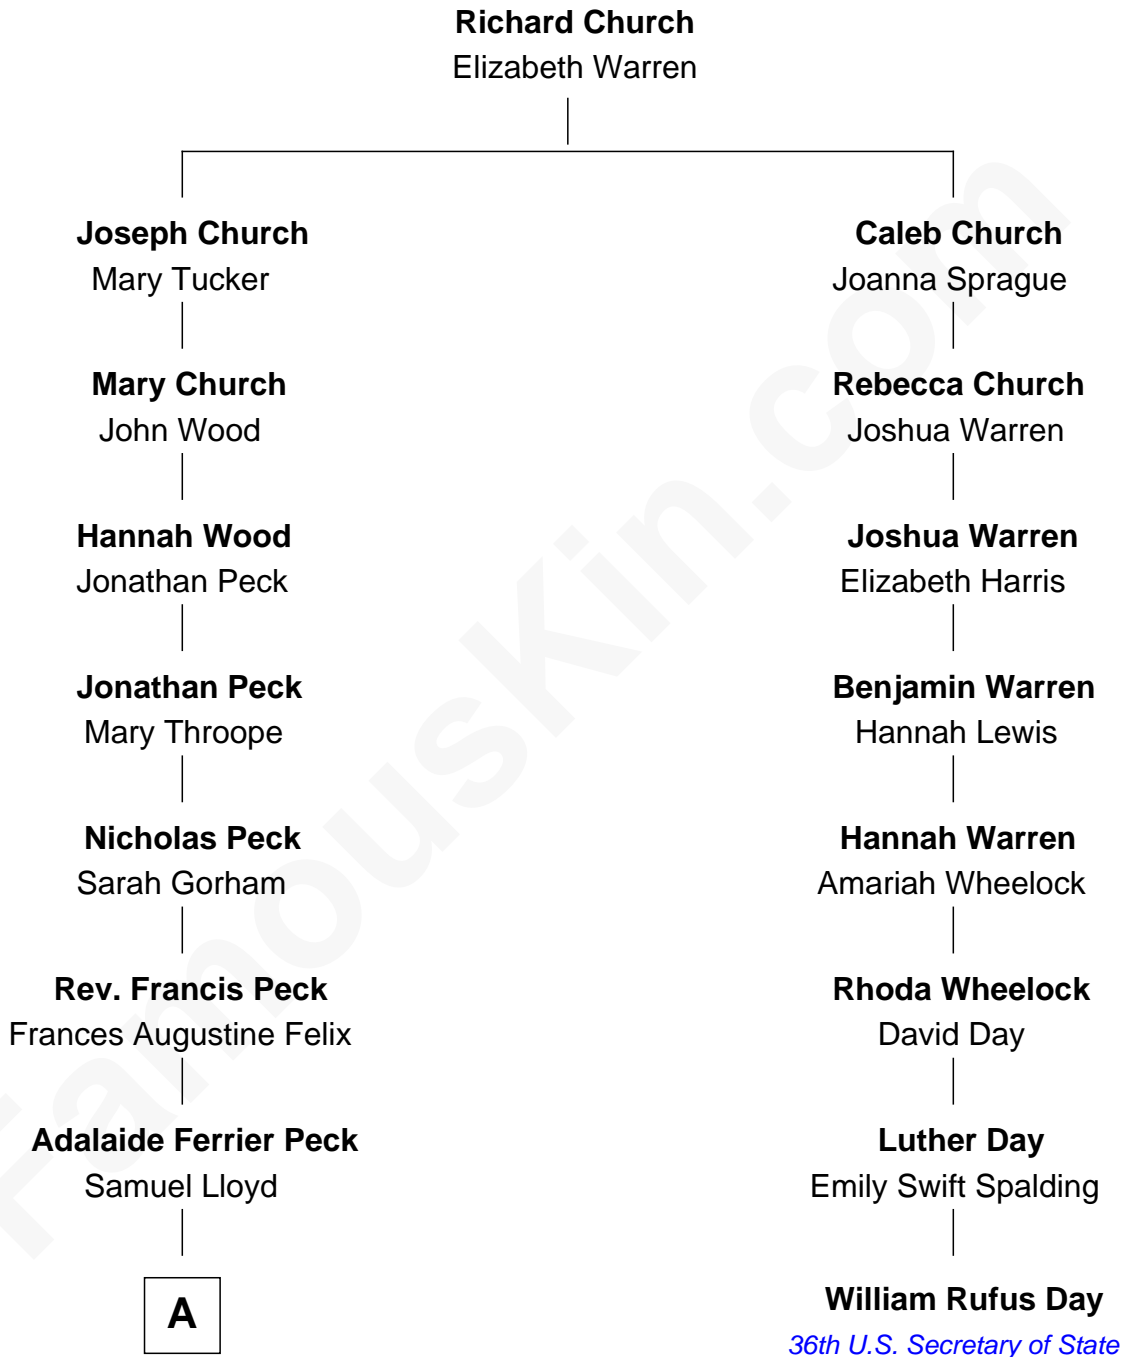

FamousKin.com
Relationship Chart of
Christopher Lloyd
Movie Actor

7th cousin 1 time removed of
William Rufus Day
36th U.S. Secretary of State

A

—
Samuel R. Lloyd

Ruth Lapham

—
Christopher Lloyd

Movie Actor

FamousKin.com