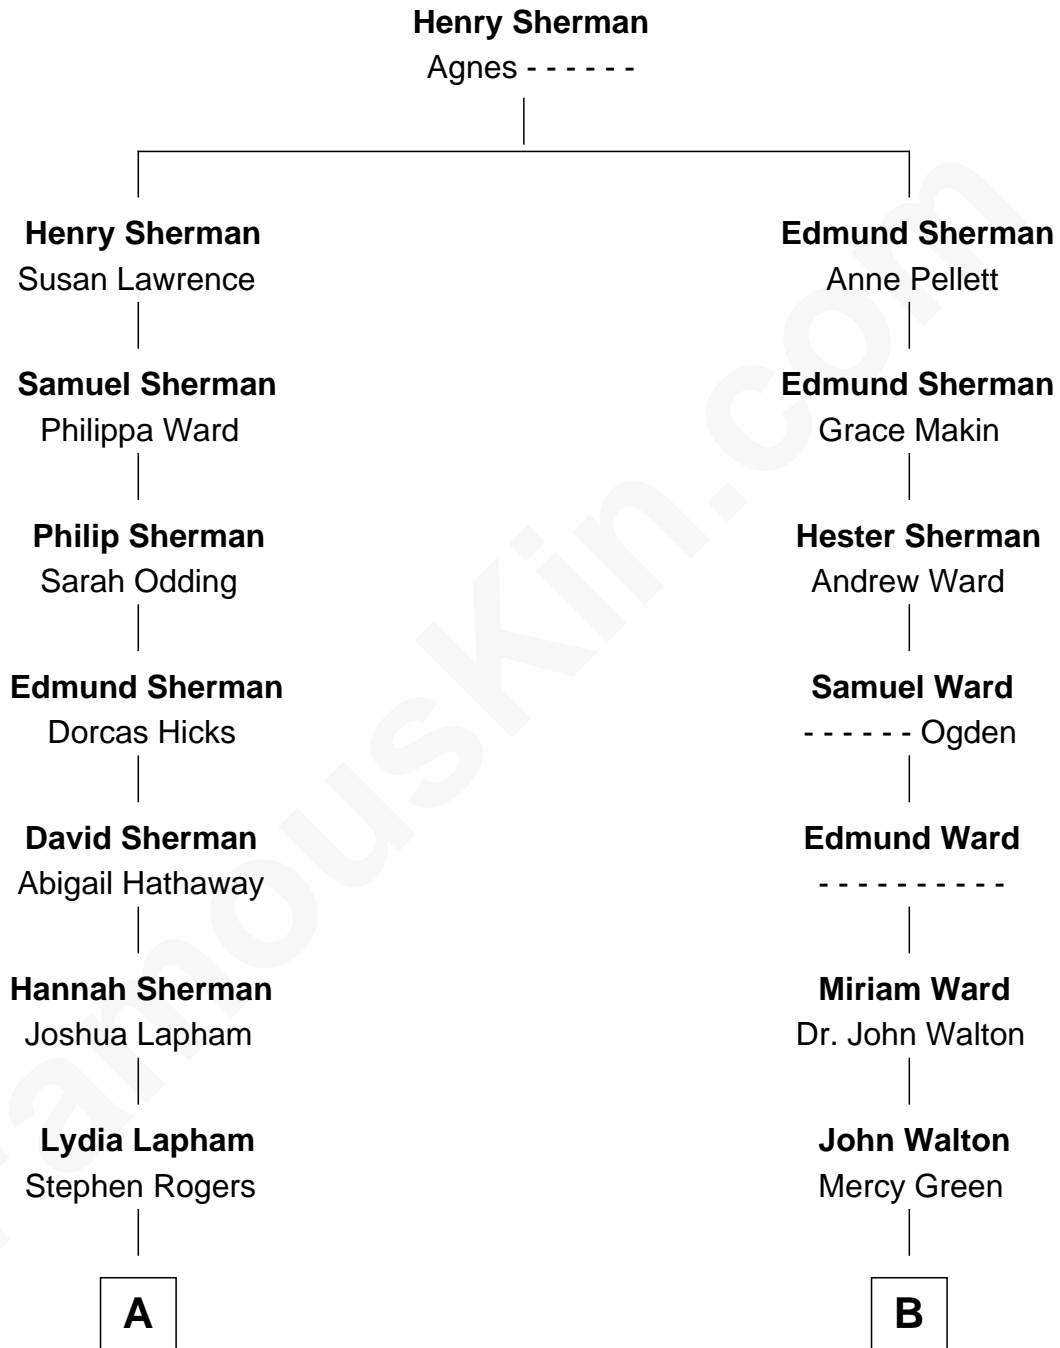

FamousKin.com
Relationship Chart of
Christopher Lloyd
Movie Actor

8th cousin 3 times removed of
Samuel Ward King
15th Governor of Rhode Island

A

Ruth Rogers

John Vail

Samantha Vail

Henry Griffith Lapham

Lewis Henry Lapham

Antoinette N. Dearborn

Ruth Lapham

Samuel R. Lloyd

Christopher Lloyd

Movie Actor

B

Welthian Walton

William Borden King

Samuel Ward King

15th Governor of Rhode Island