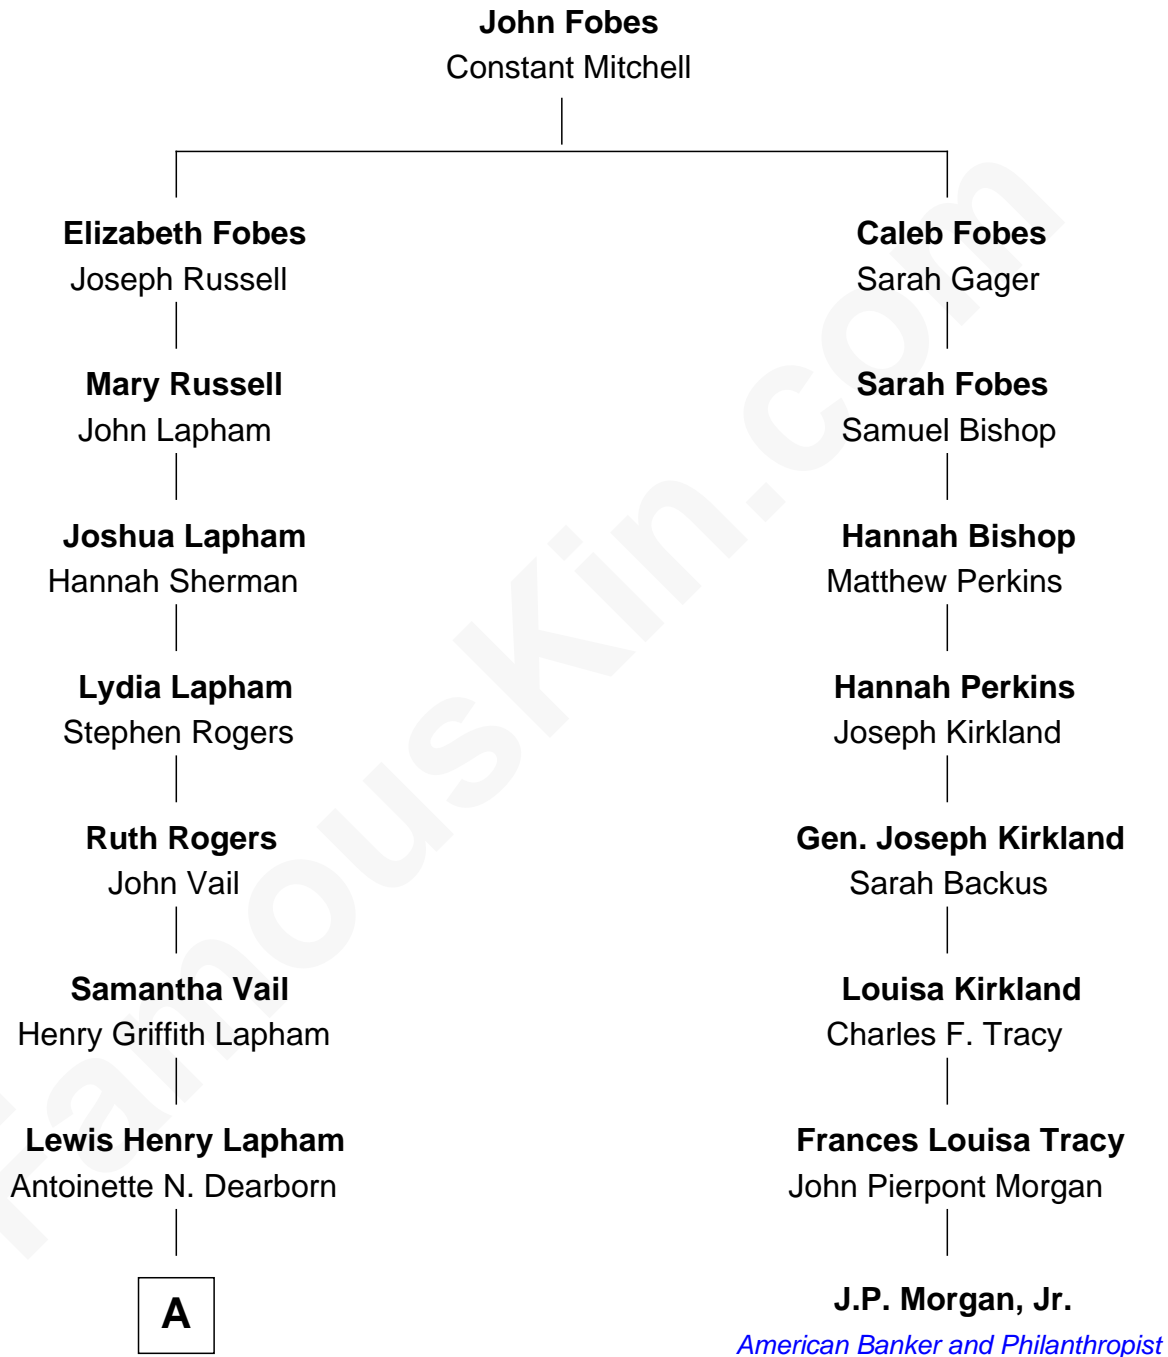

**FamousKin.com**  
**Relationship Chart of**  
**Christopher Lloyd**  
*Movie Actor*

7th cousin 1 time removed of

**J.P. Morgan, Jr.**  
*American Banker and Philanthropist*

**A**

**Ruth Lapham**  
Samuel R. Lloyd

**Christopher Lloyd**  
*Movie Actor*

FamousKin.com