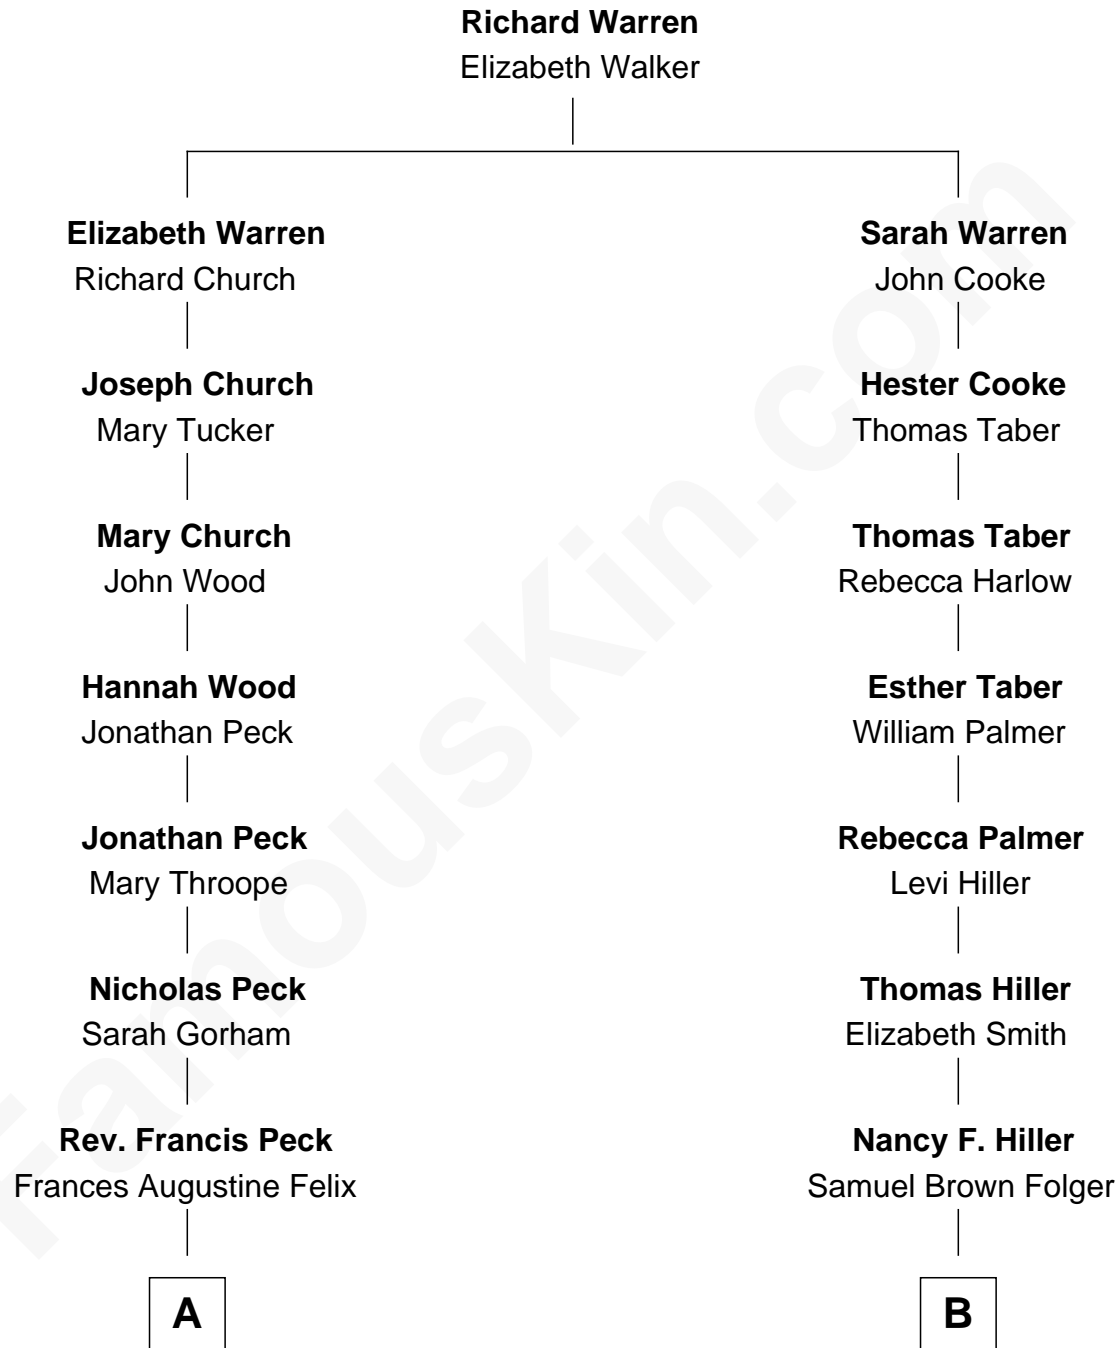

FamousKin.com
Relationship Chart of
Christopher Lloyd
Movie Actor

8th cousin 1 time removed of

Henry Clay Folger

Founder of Folger Shakespeare Library and Chairman of Standard Oil

FamousKin.com