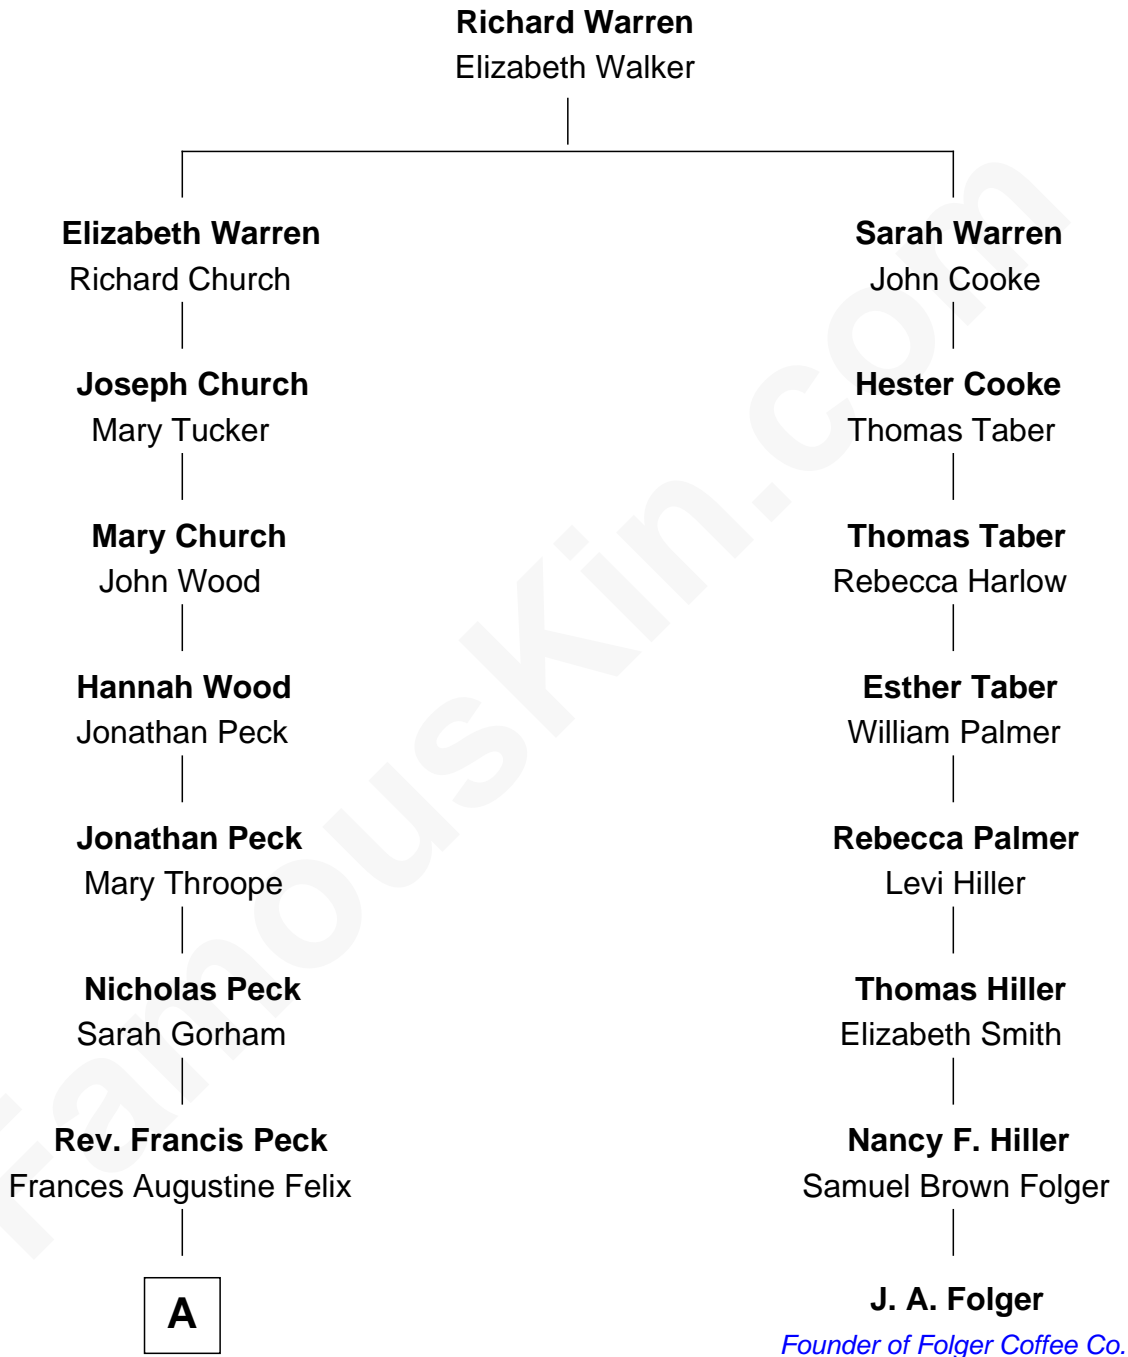

FamousKin.com
Relationship Chart of
Christopher Lloyd
Movie Actor

7th cousin 2 times removed of

J. A. Folger
Founder of Folger Coffee Company

A

—
Adalaide Ferrier Peck

Samuel Lloyd

—
Samuel R. Lloyd

Ruth Lapham