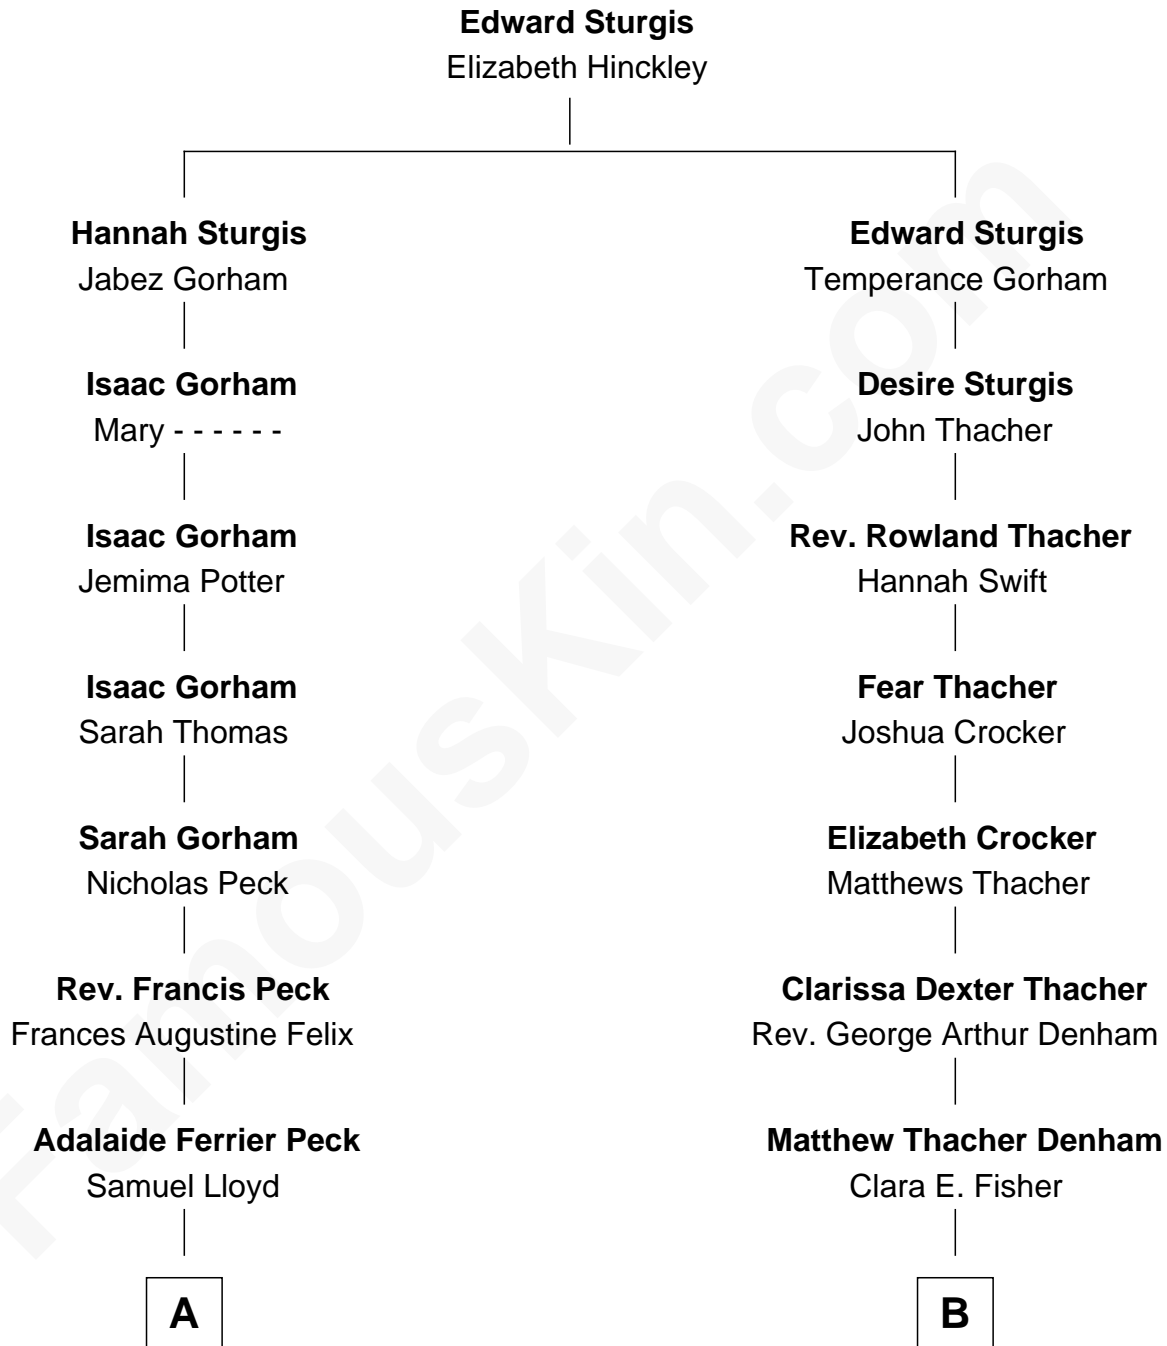

FamousKin.com Relationship Chart of

Christopher Lloyd

Movie Actor

8th cousin of

Samuel P. Goddard

12th Governor of Arizona

A

Samuel R. Lloyd

Ruth Lapham

Christopher Lloyd

Movie Actor

B

Florence Hilton Denham

Samuel Pearson Goddard

Samuel P. Goddard

12th Governor of Arizona