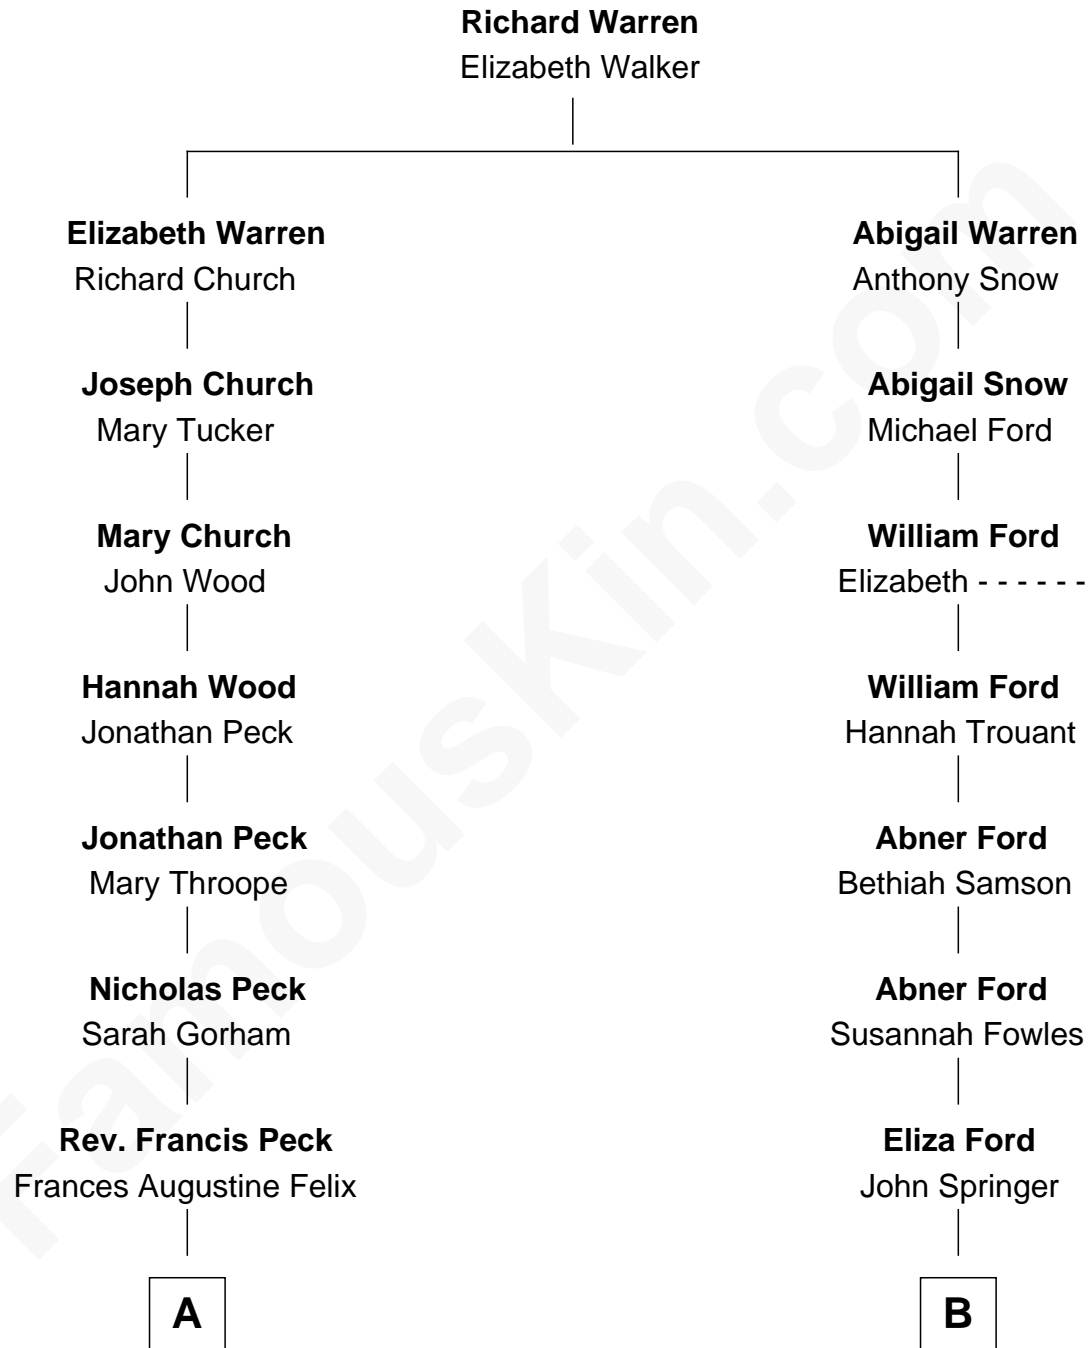

FamousKin.com
Relationship Chart of
Christopher Lloyd
Movie Actor

9th cousin 2 times removed of
Marie-Chantal Miller
Crown Princess of Greece

A

Adalaide Ferrier Peck

Samuel Lloyd

Samuel R. Lloyd

Ruth Lapham

Christopher Lloyd

Movie Actor

B

Elizabeth Ann Springer

Charles Herman Miller

Ellis John Springer Miller

Blanche Louise Appleton

Ellis Warren Appleton Miller