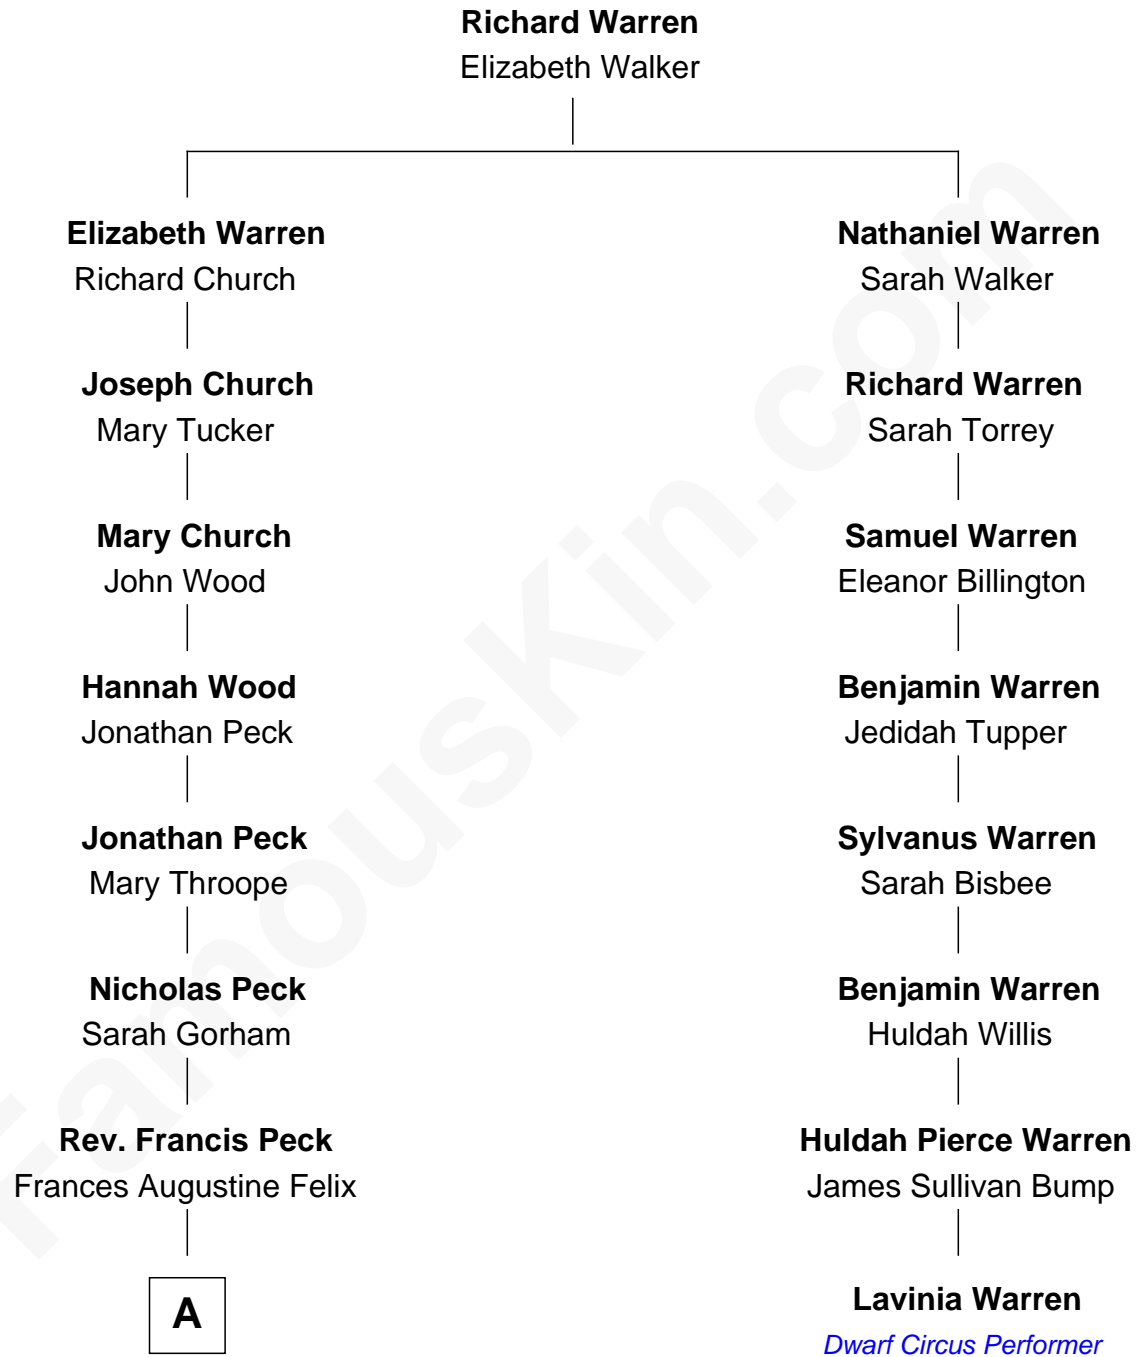

**FamousKin.com**  
**Relationship Chart of**  
**Christopher Lloyd**  
*Movie Actor*

7th cousin 2 times removed of

**Lavinia Warren**  
*Dwarf Circus Performer*

**A**

—  
**Adalaide Ferrier Peck**

Samuel Lloyd

—  
**Samuel R. Lloyd**

Ruth Lapham

—  
**Christopher Lloyd**

*Movie Actor*