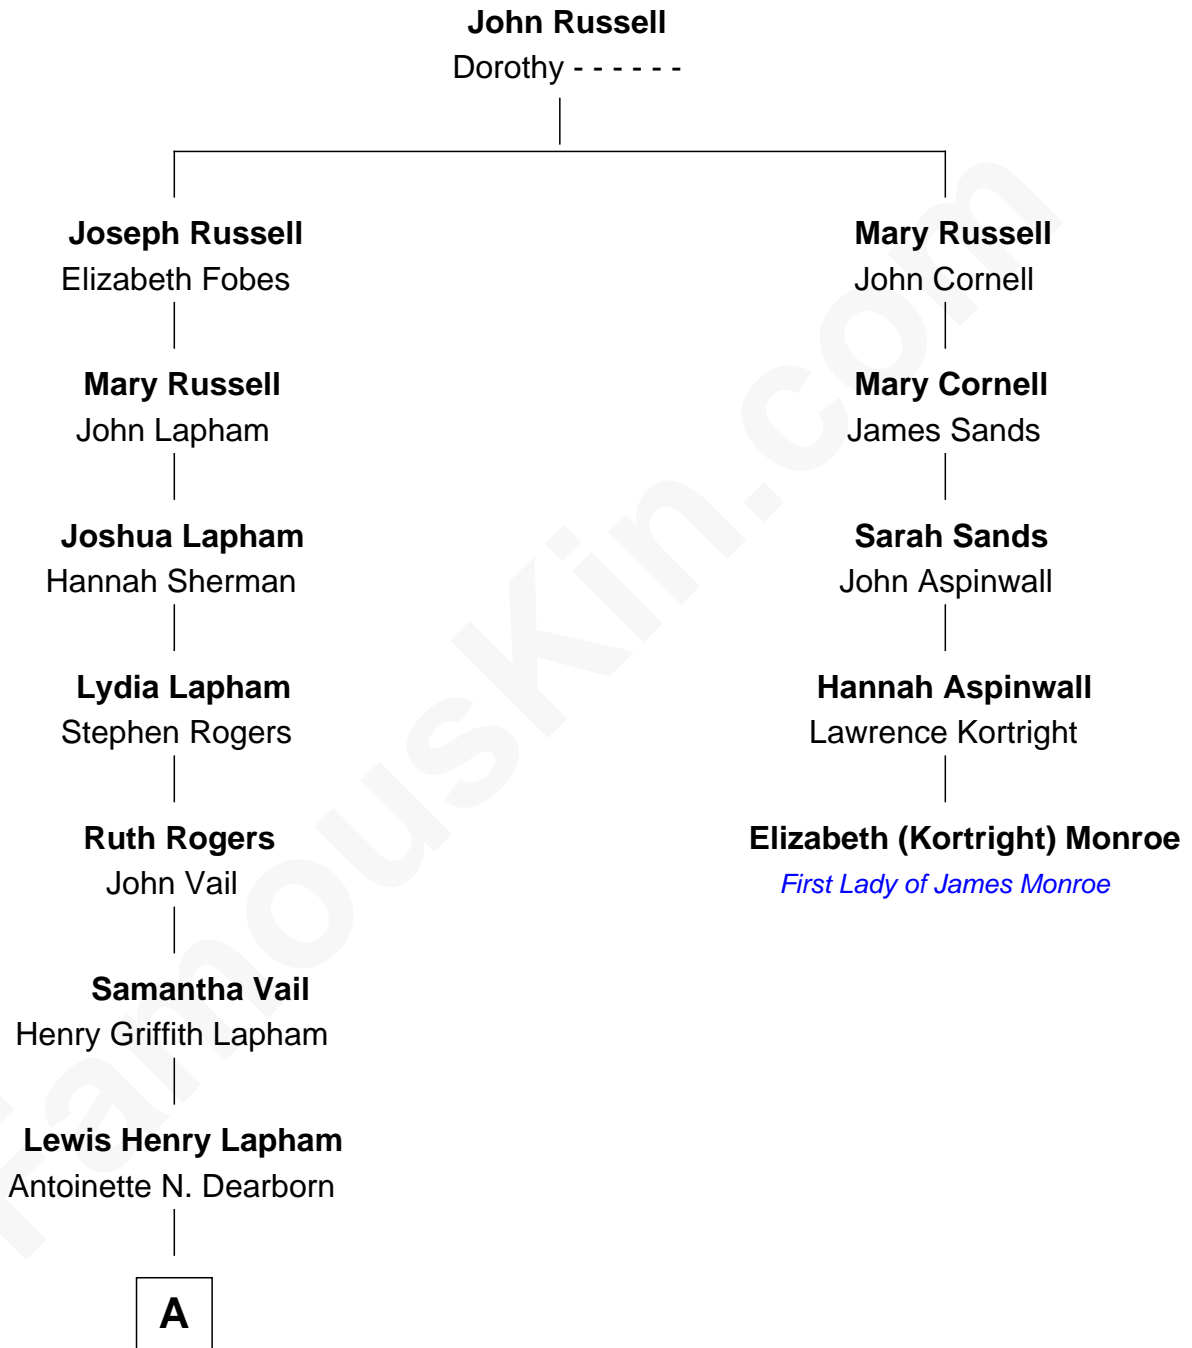

**FamousKin.com**  
**Relationship Chart of**  
**Christopher Lloyd**  
*Movie Actor*

4th cousin 4 times removed of

**Elizabeth (Kortright) Monroe**  
*First Lady of President James Monroe*

**A**

**Ruth Lapham**  
Samuel R. Lloyd

**Christopher Lloyd**  
*Movie Actor*

FamousKin.com