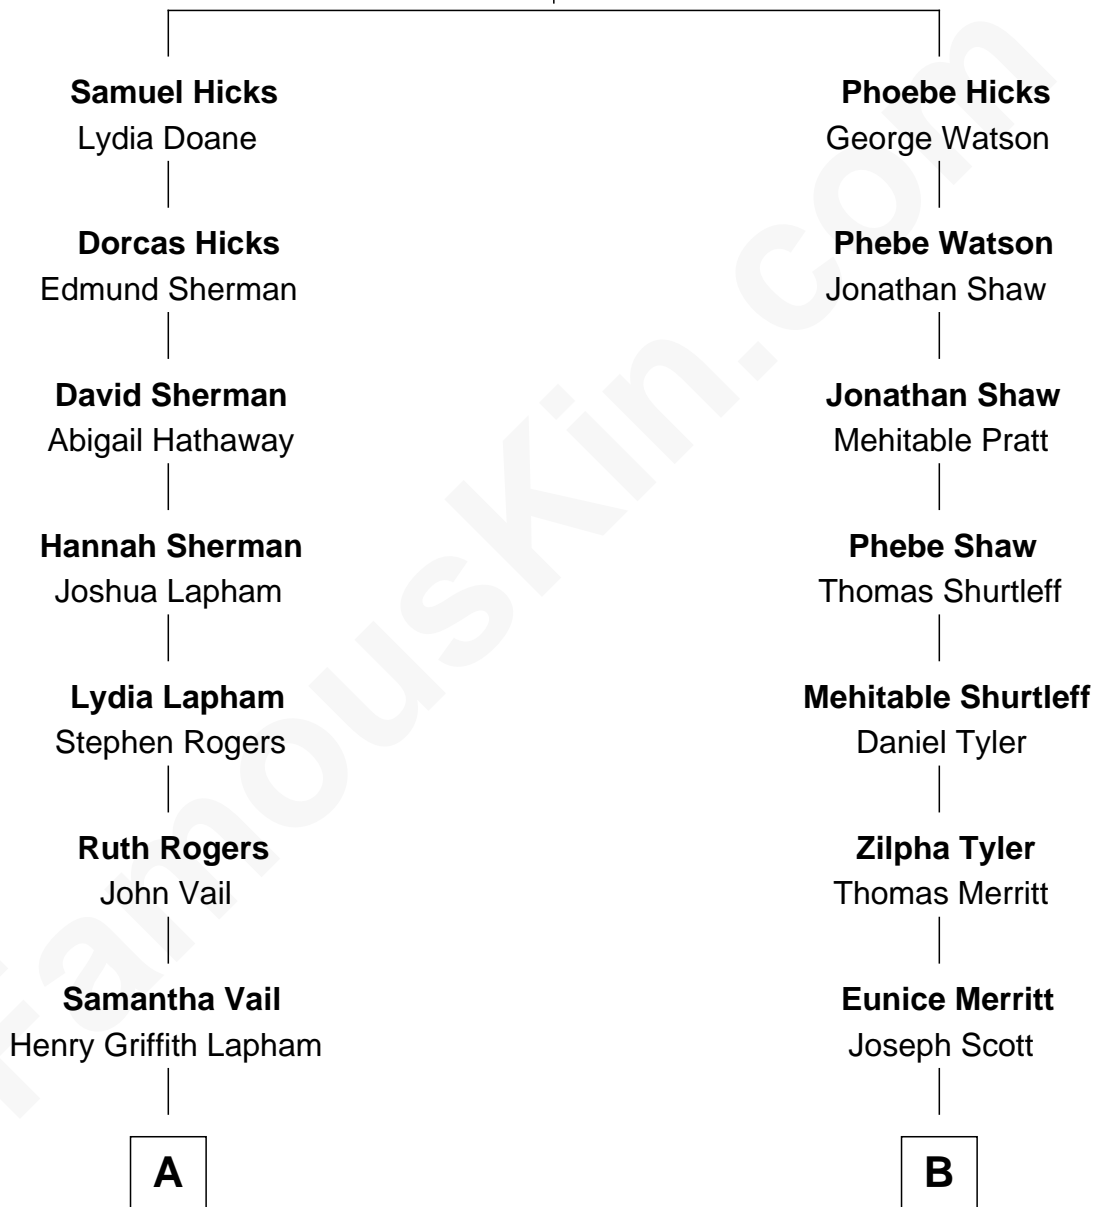

FamousKin.com
Relationship Chart of
Christopher Lloyd
Movie Actor

9th cousin 3 times removed of

Treat Williams
TV & Movie Actor

Robert Hicks
 Margaret - - - - -

A

Lewis Henry Lapham
Antoinette N. Dearborn

Ruth Lapham
Samuel R. Lloyd

Christopher Lloyd
Movie Actor

B

Joseph Scott
Harriet Salsbury

Harriett Louisa Scott
George Sydney Andrew

George Willey Andrew
Mary Abigail Gillette

Treat Payne Andrew
Eleanor Barnum

Marian Andrew
Richard Norman Williams