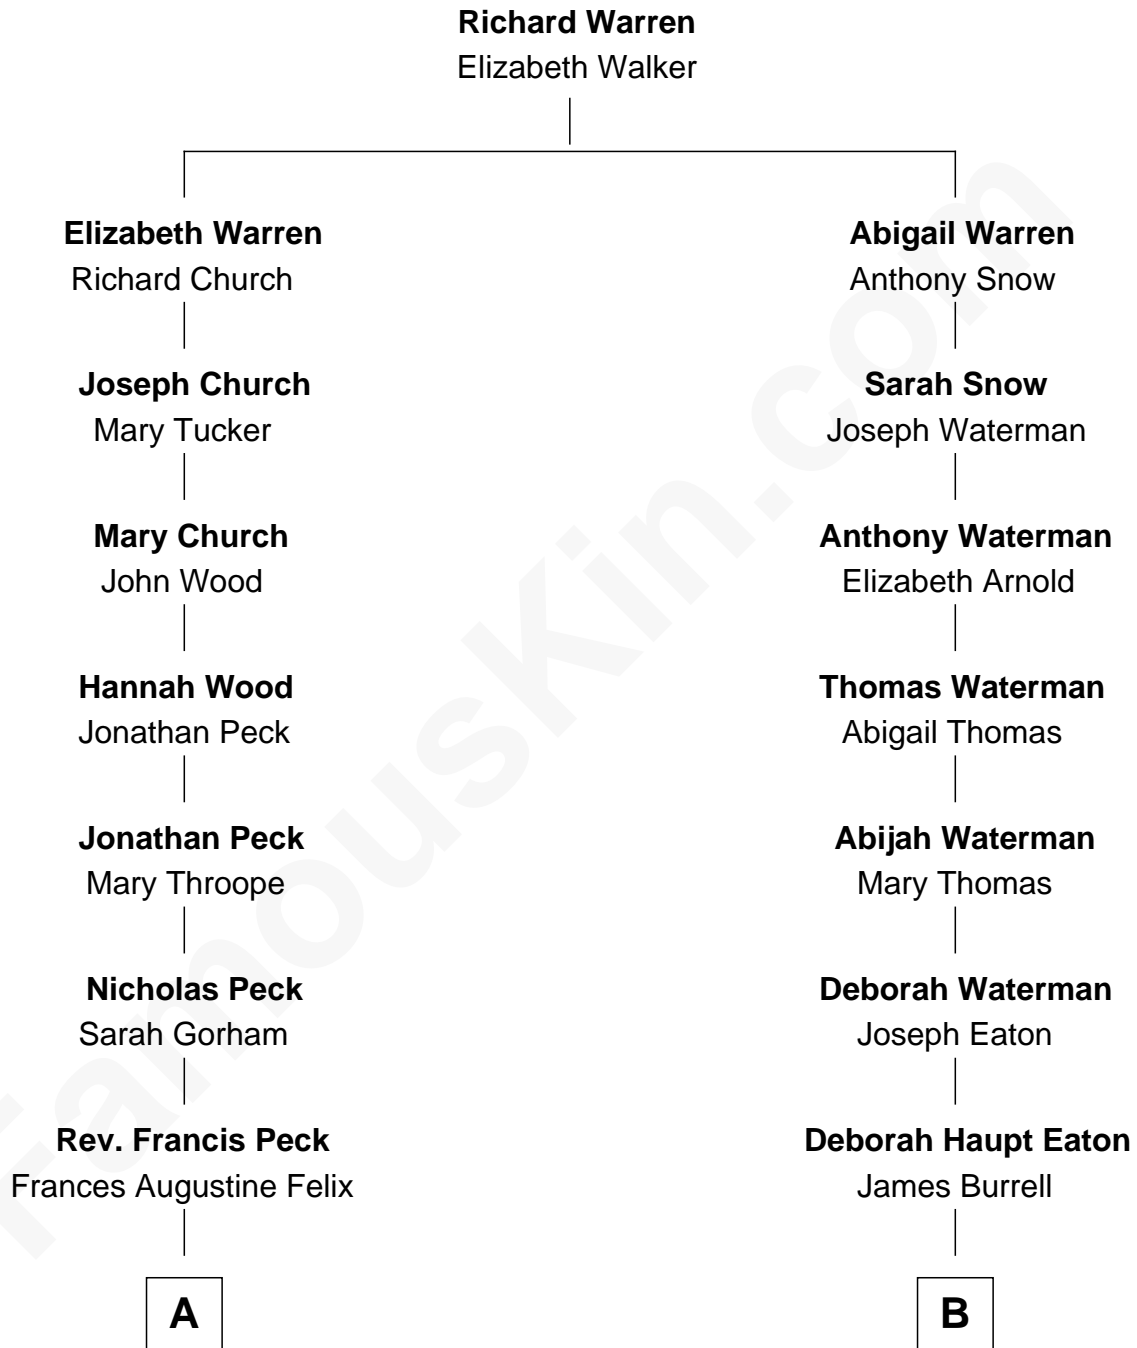

FamousKin.com
Relationship Chart of
Christopher Lloyd

Movie Actor

8th cousin 1 time removed of

Merrill C. Meigs

Publisher, Chicago Herald & Examiner

A

Adalaide Ferrier Peck

Samuel Lloyd

Samuel R. Lloyd

Ruth Lapham

Christopher Lloyd

Movie Actor

B

Juliana Smith Burrell

Church Paddleford Meigs

Merrill C. Meigs