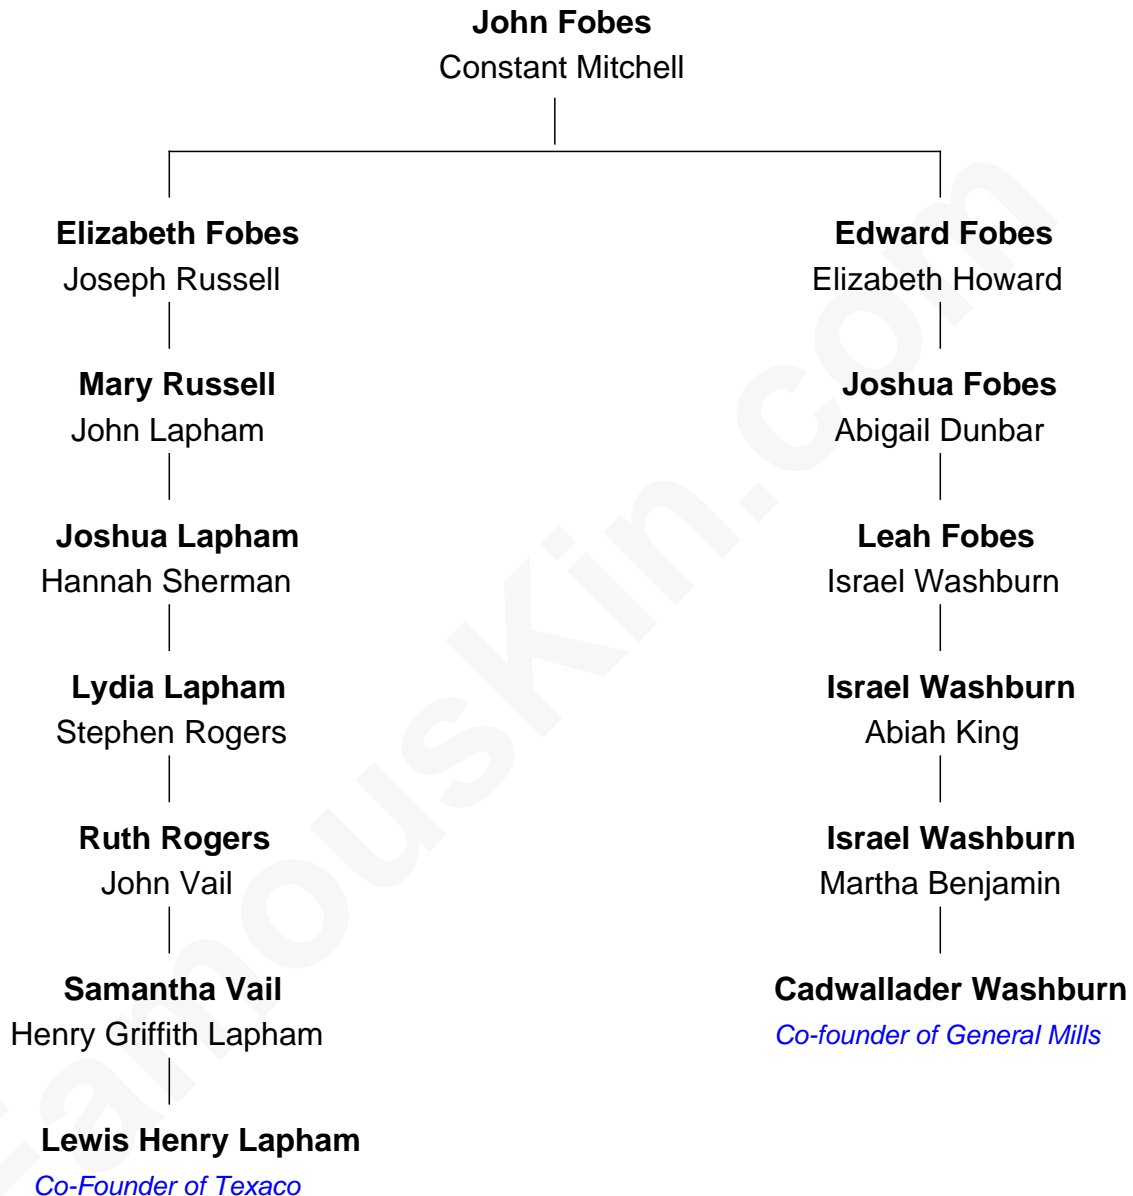

# FamousKin.com Relationship Chart of

**Lewis Henry Lapham**

*Co-Founder of Texaco*

5th cousin 1 time removed of

**Cadwallader Washburn**

*Co-founder of General Mills and 11th Governor of Wisconsin*

Lewis Henry Lapham photo by [Gippslander2012](#) (CC BY-SA 3.0)