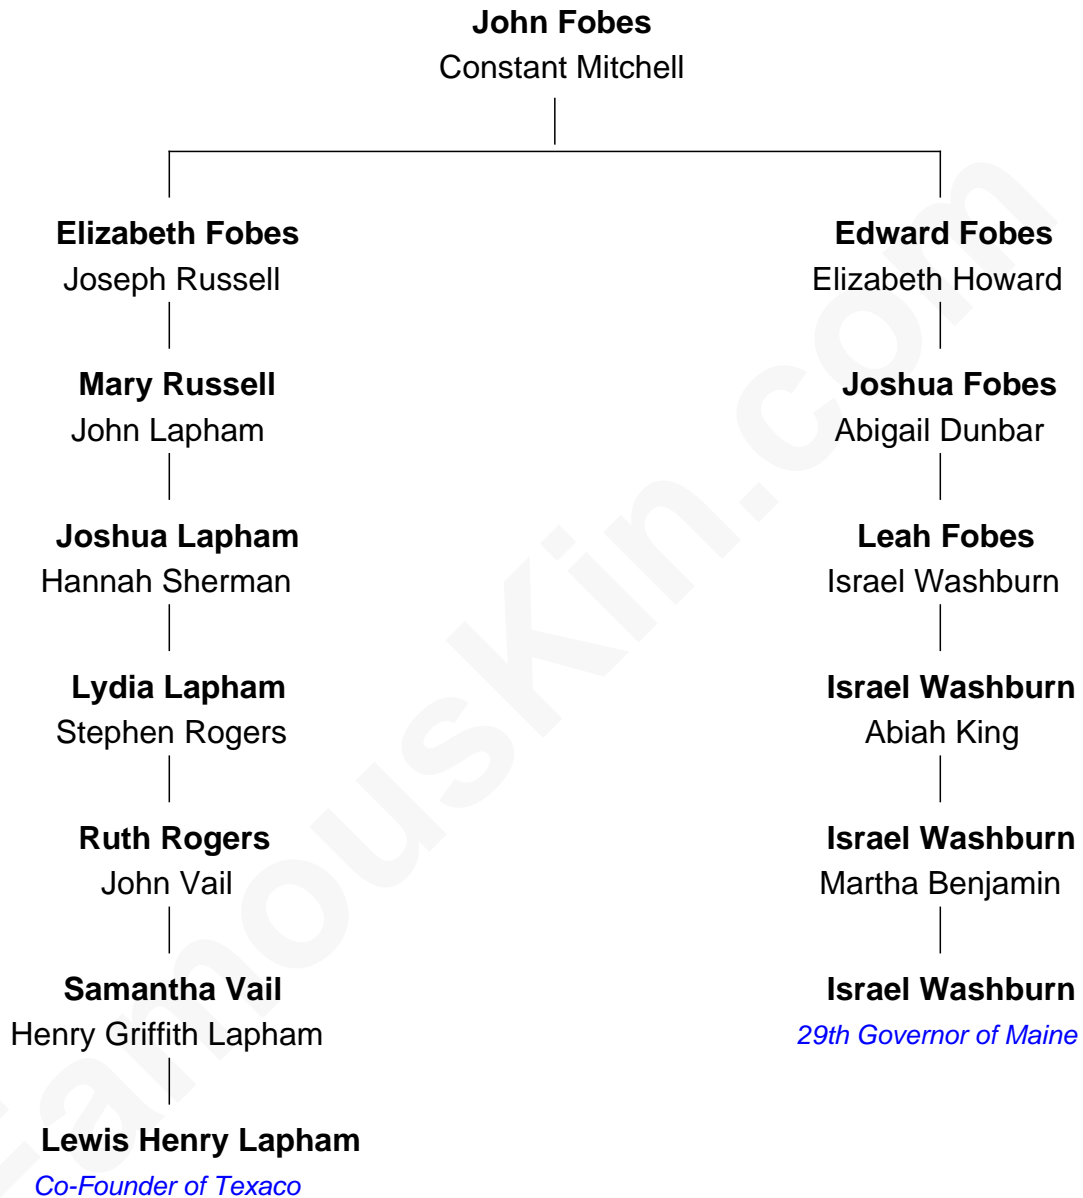

FamousKin.com Relationship Chart of

Lewis Henry Lapham

Co-Founder of Texaco

5th cousin 1 time removed of

Israel Washburn

29th Governor of Maine

Lewis Henry Lapham photo by [Gippslander2012](#) (CC BY-SA 3.0)