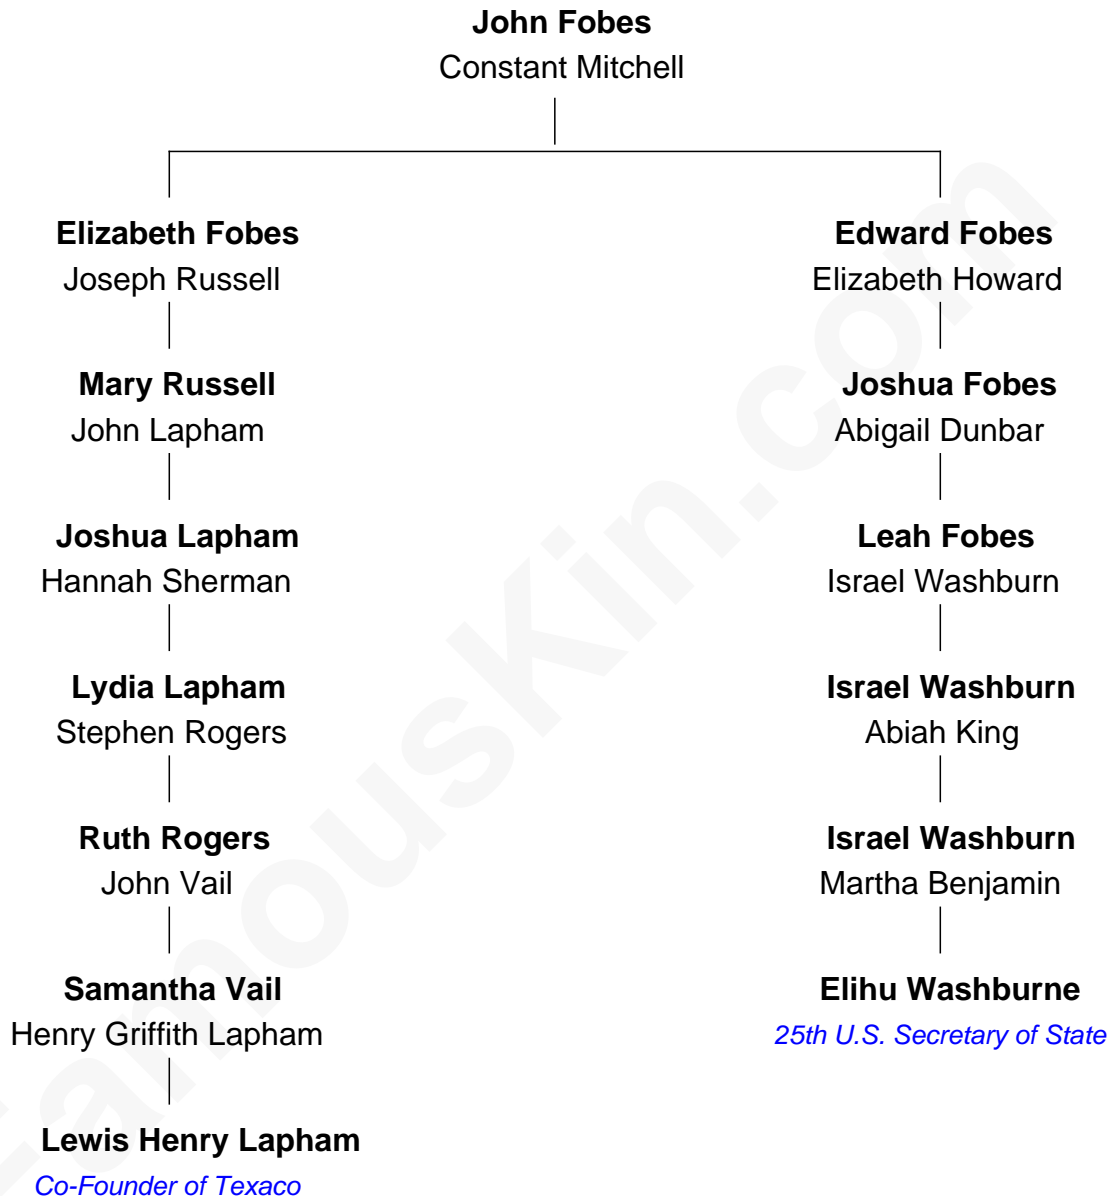

FamousKin.com Relationship Chart of

Lewis Henry Lapham

Co-Founder of Texaco

5th cousin 1 time removed of

Elihu Washburne

25th U.S. Secretary of State

Lewis Henry Lapham photo by [Gippslander2012](#) (CC BY-SA 3.0)