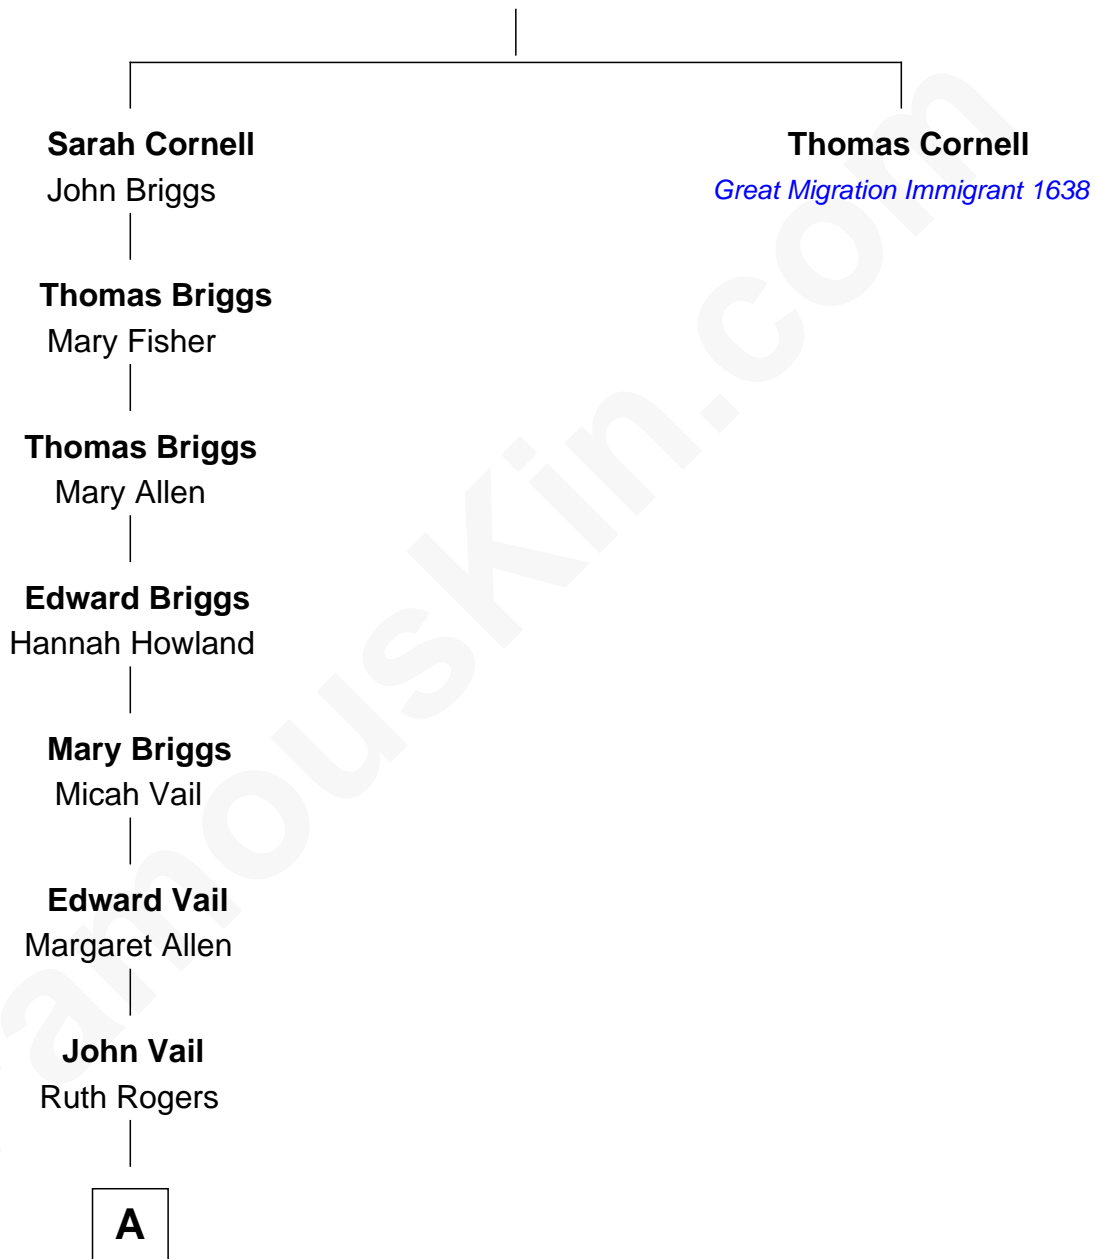

# FamousKin.com Relationship Chart of

**Lewis Henry Lapham**

*Co-Founder of Texaco*

6th great-grandnephew of

**Thomas Cornell**

*(c1595 - c1655) Great Migration Immigrant 1638*

----- Cornell

-----

A

**Samantha Vail**  
Henry Griffith Lapham

**Lewis Henry Lapham**  
*Co-Founder of Texaco*

FamousKin.com