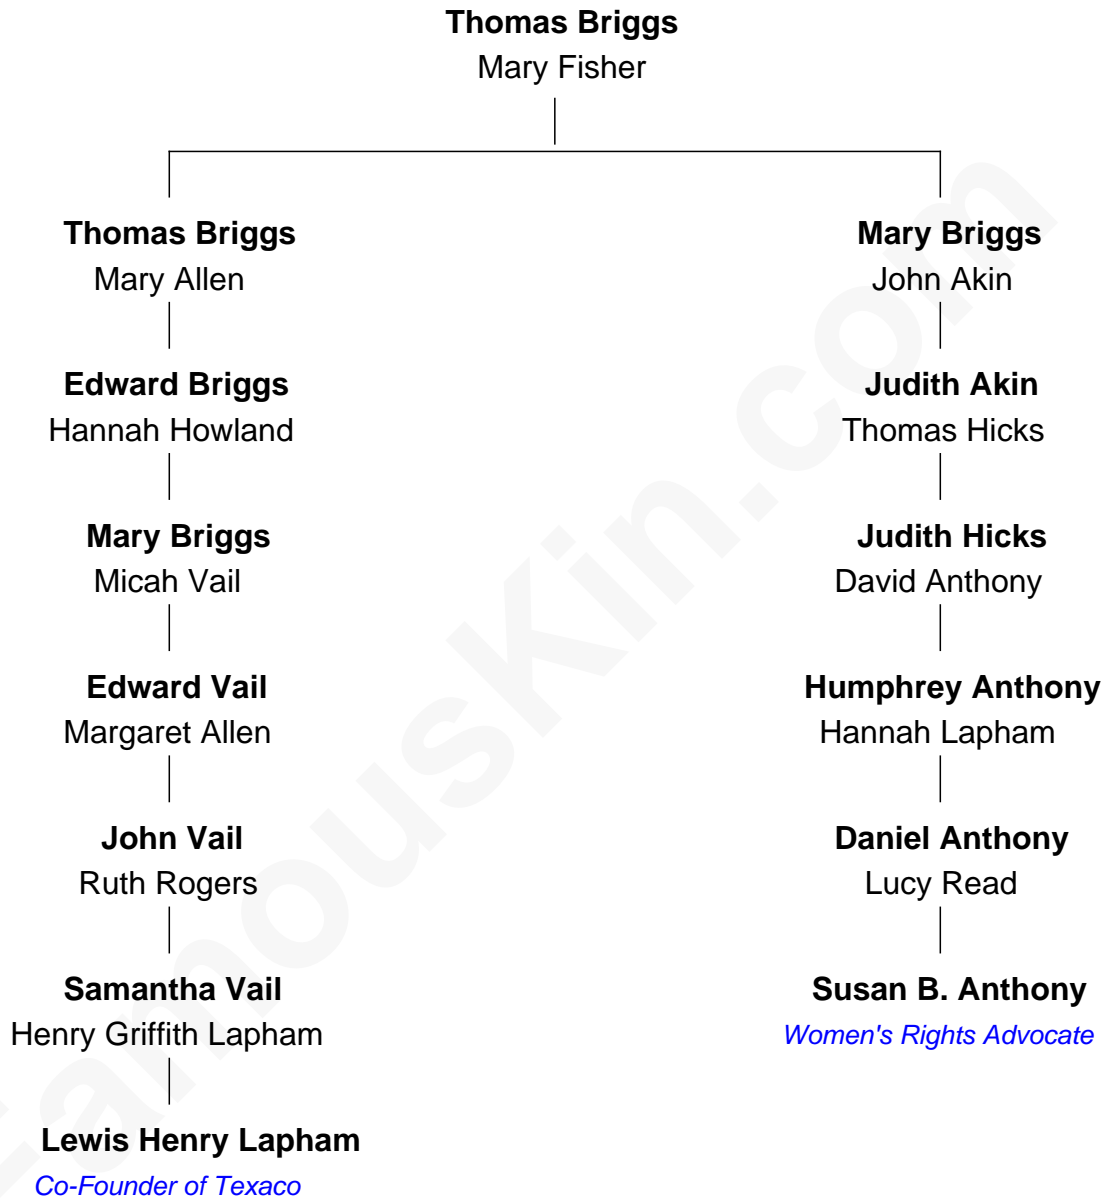

FamousKin.com Relationship Chart of

Lewis Henry Lapham

Co-Founder of Texaco

5th cousin 1 time removed of

Susan B. Anthony

Women's Rights Advocate

Lewis Henry Lapham photo by [Gippslander2012](#) (CC BY-SA 3.0)