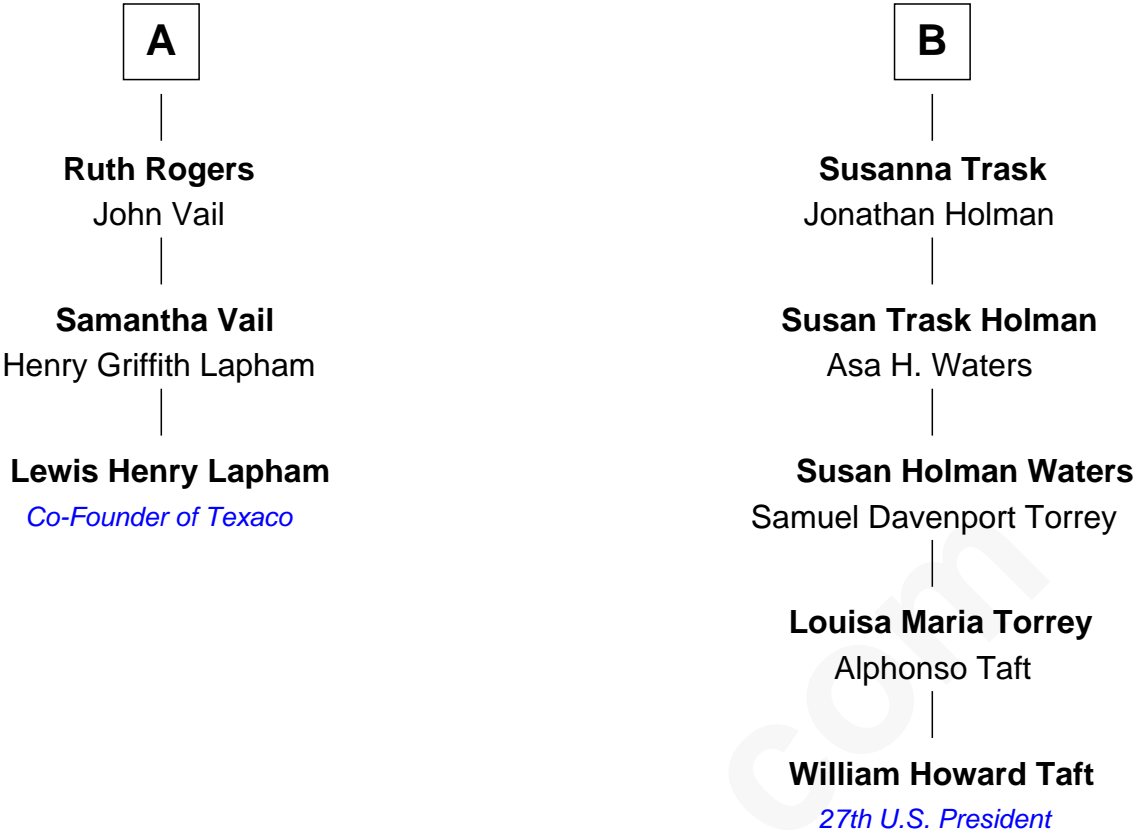

FamousKin.com Relationship Chart of

Lewis Henry Lapham

Co-Founder of Texaco

9th cousin 2 times removed of

William Howard Taft

27th U.S. President

Henry Sherman

Agnes - - - - -

David Sherman

Abigail Hathaway

Hannah Sherman

Joshua Lapham

Lydia Lapham

Stephen Rogers

A

Edmund Sherman

Anne Pellett

Edmund Sherman

Grace Makin

Grace Sherman

John Livermore

Hannah Livermore

John Coolidge

Grace Coolidge

Jonas Bond

Josiah Bond

Elizabeth Fuller

Anna Bond

Samuel Trask

B

Lewis Henry Lapham photo by [Gippslander2012](#) (CC BY-SA 3.0)