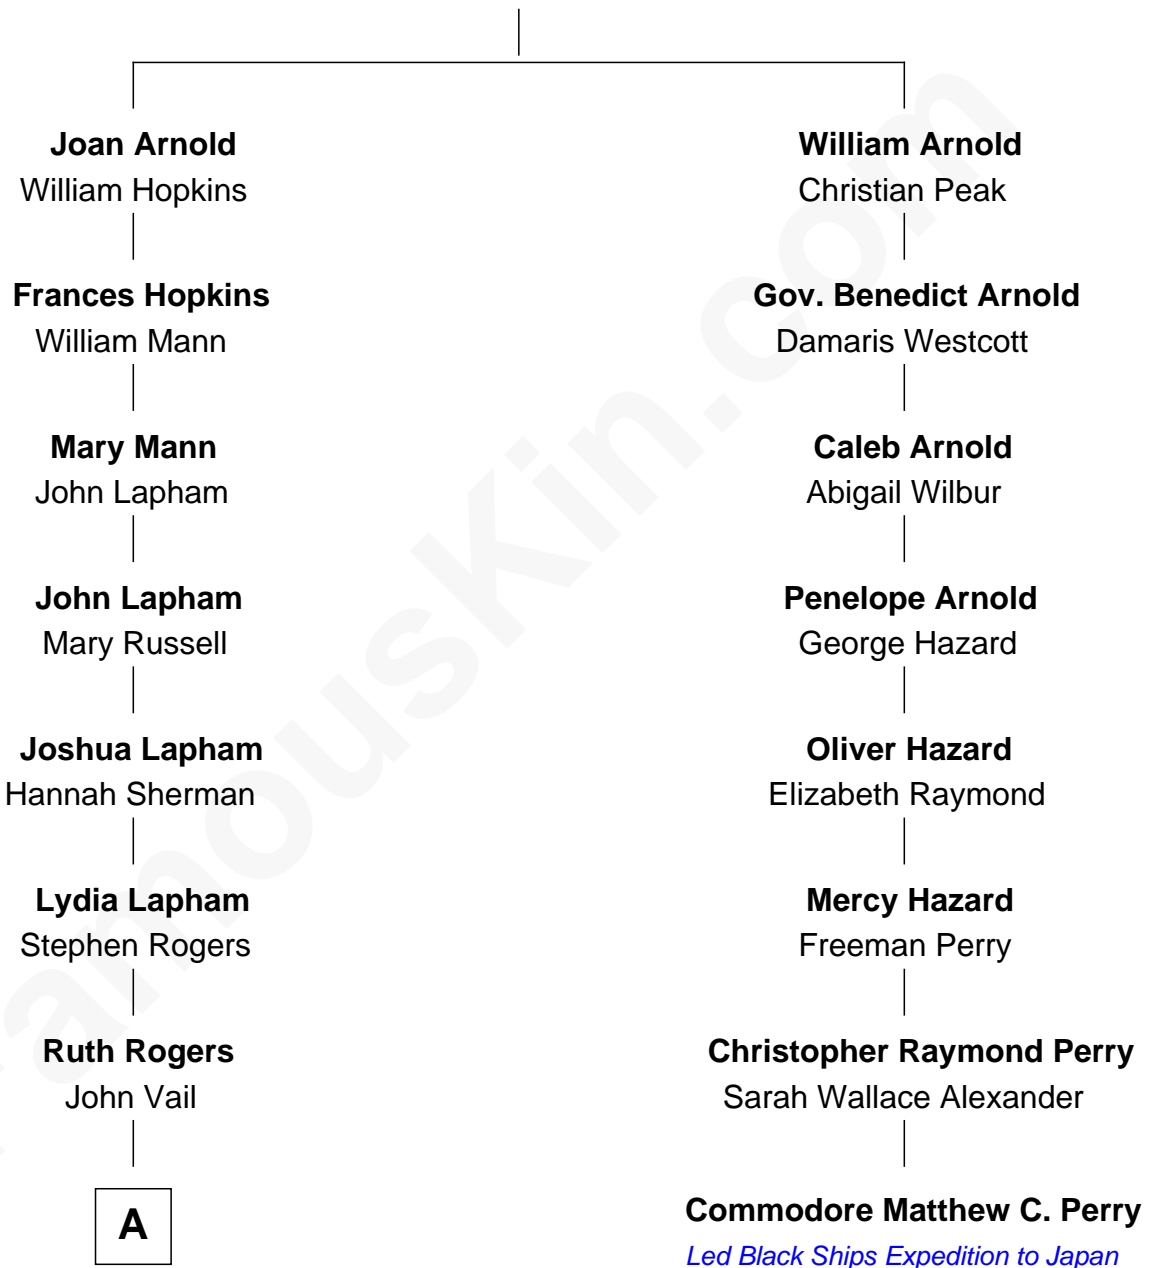

FamousKin.com
Relationship Chart of
Lewis Henry Lapham
Co-Founder of Texaco

7th cousin 1 time removed of

Commodore Matthew C. Perry
Led Black Ships Expedition to Japan

Nicholas Arnold
 Alice Gully

A

Samantha Vail
Henry Griffith Lapham

Lewis Henry Lapham
Co-Founder of Texaco

FamousKin.com