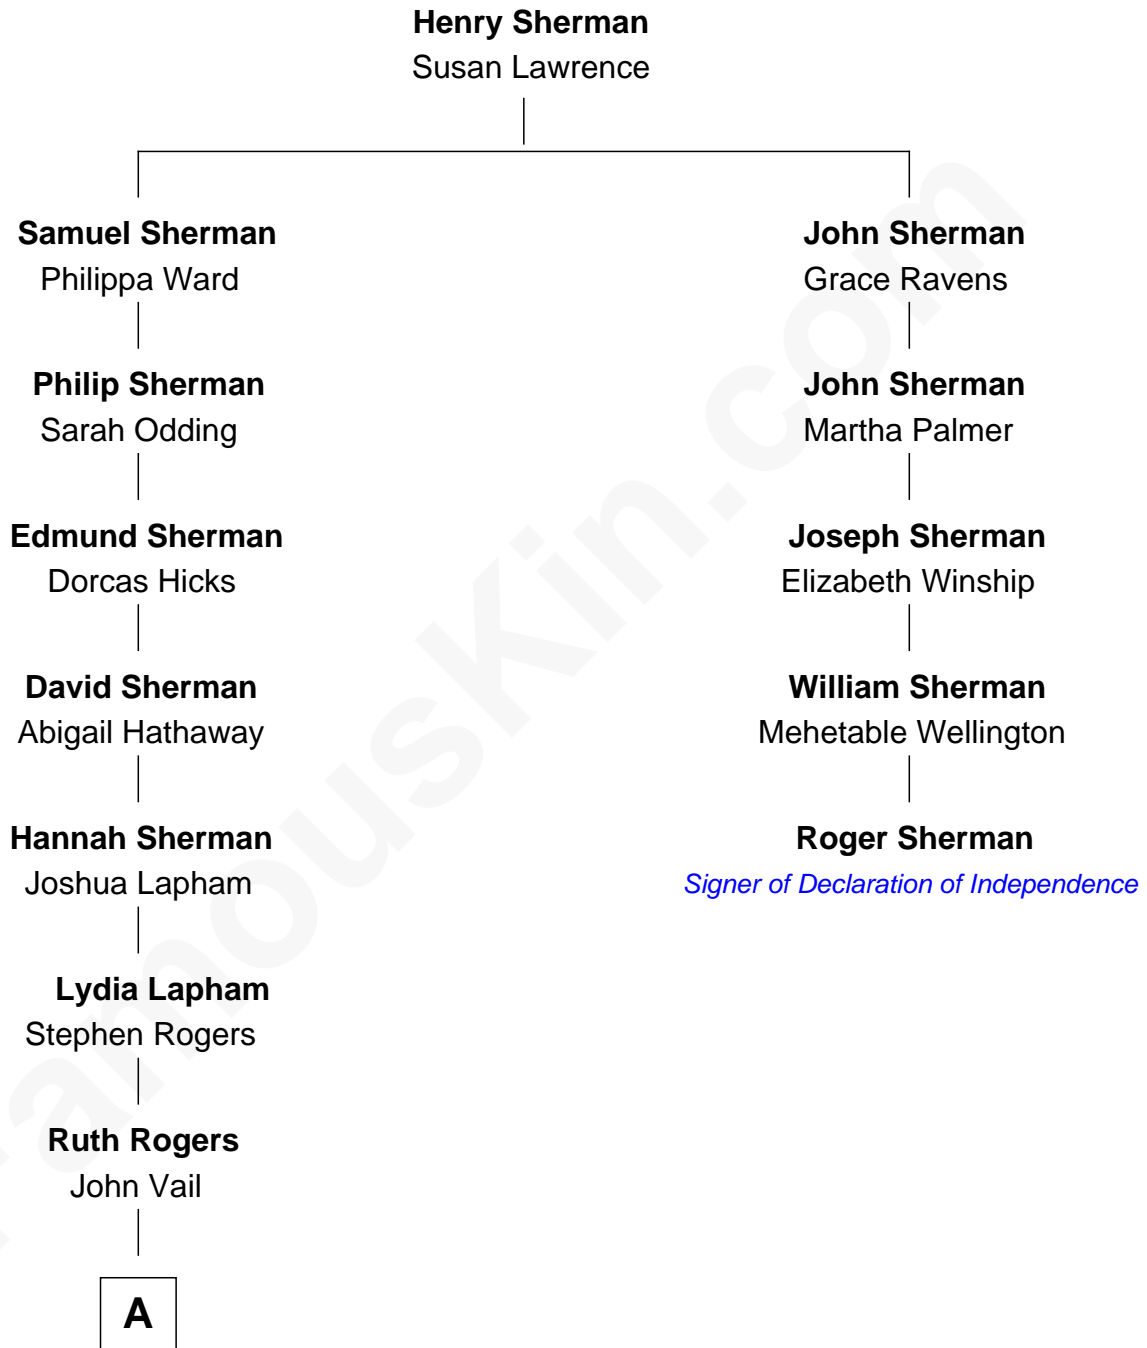

# FamousKin.com Relationship Chart of

**Lewis Henry Lapham**

*Co-Founder of Texaco*

4th cousin 4 times removed of

**Roger Sherman**

*Signer of the Declaration of Independence*

A

**Samantha Vail**  
Henry Griffith Lapham

**Lewis Henry Lapham**  
*Co-Founder of Texaco*

FamousKin.com