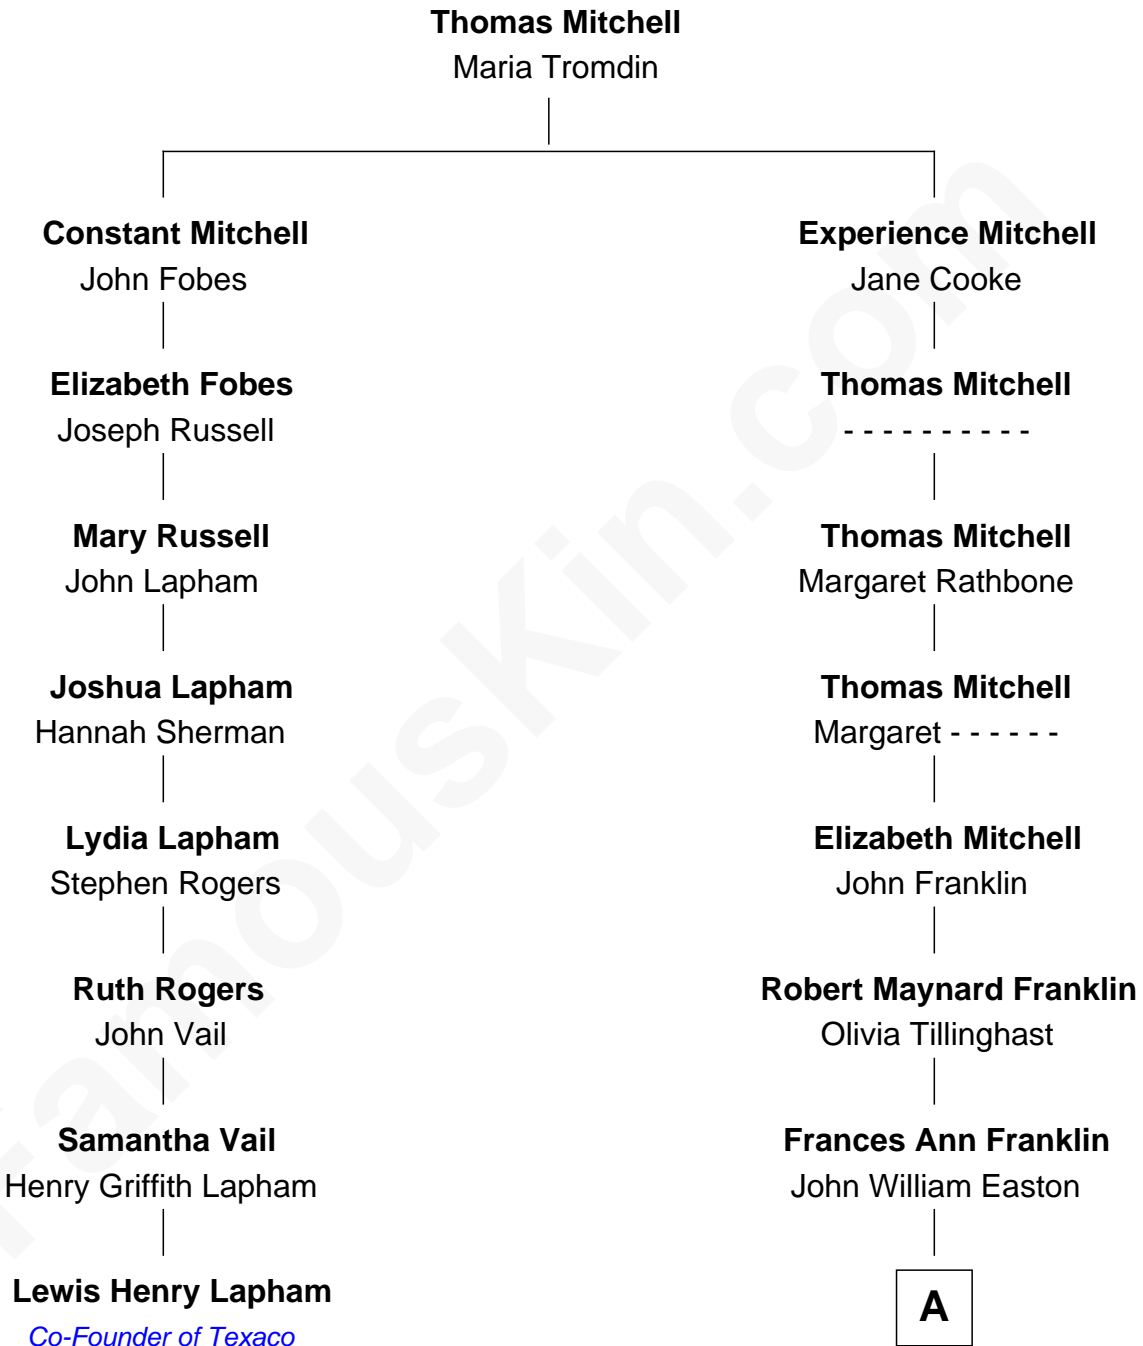

# FamousKin.com Relationship Chart of

**Lewis Henry Lapham**

*Co-Founder of Texaco*

7th cousin 3 times removed of

**Marilyn Monroe**

*Actress, Model, and Singer*

**A**

Elizabeth Cutting Easton

William Congdon Tennant

Elizabeth Easton Tennant

Frederick Almy Gifford

Charles Stanley Gifford

Gladys Pearl Monroe

**Marilyn Monroe**

*Actress, Model, and Singer*