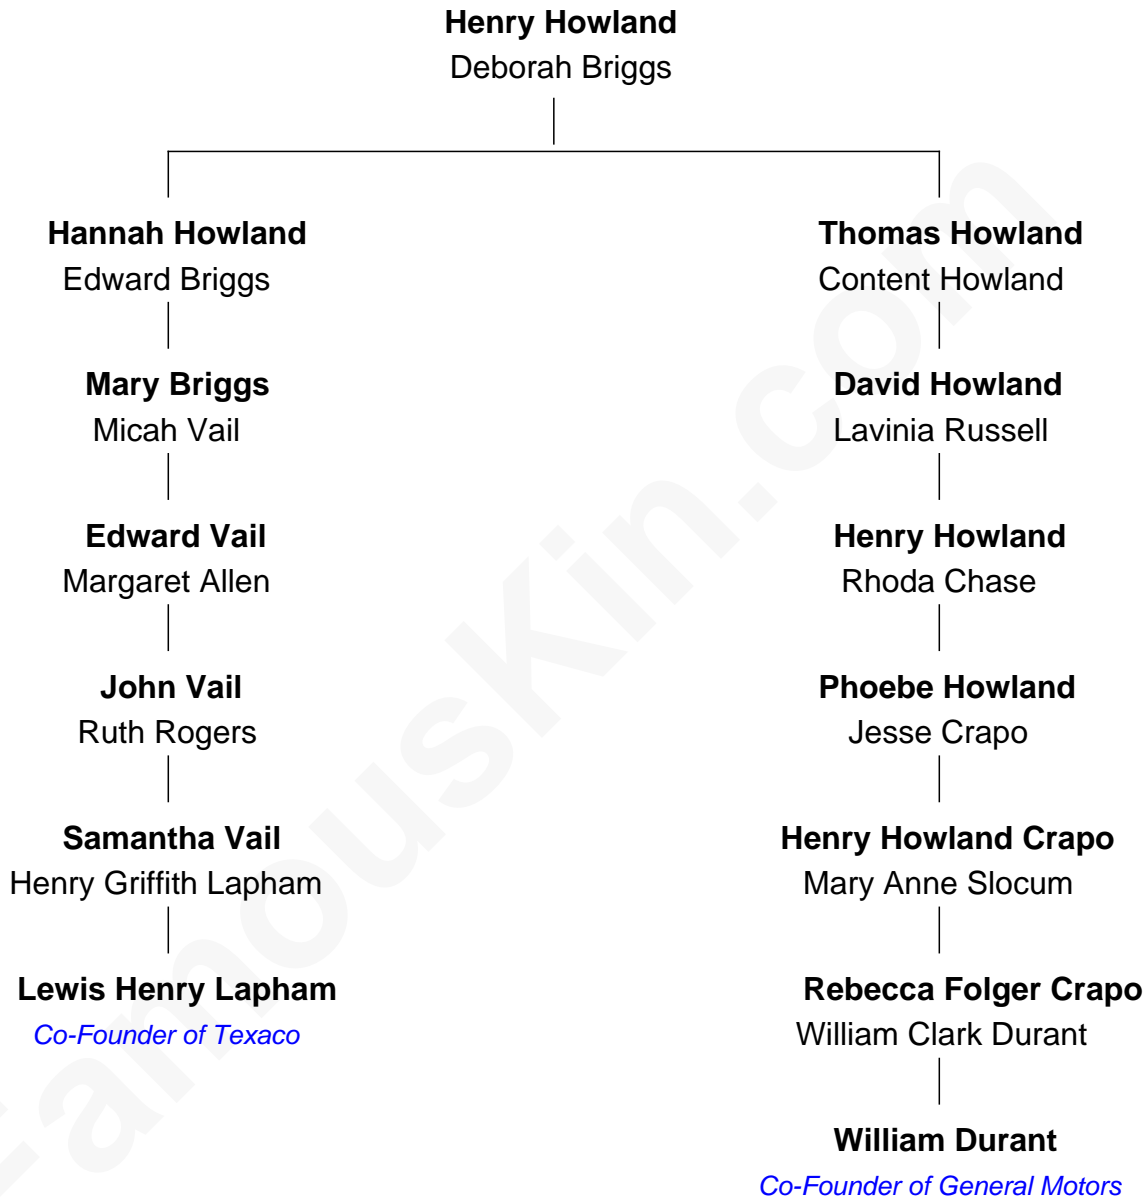

FamousKin.com
Relationship Chart of
Lewis Henry Lapham
Co-Founder of Texaco

5th cousin 1 time removed of

William Durant

Co-Founder of General Motors and Founder of Frigidaire

Lewis Henry Lapham photo by [Gippslander2012](#) (CC BY-SA 3.0)