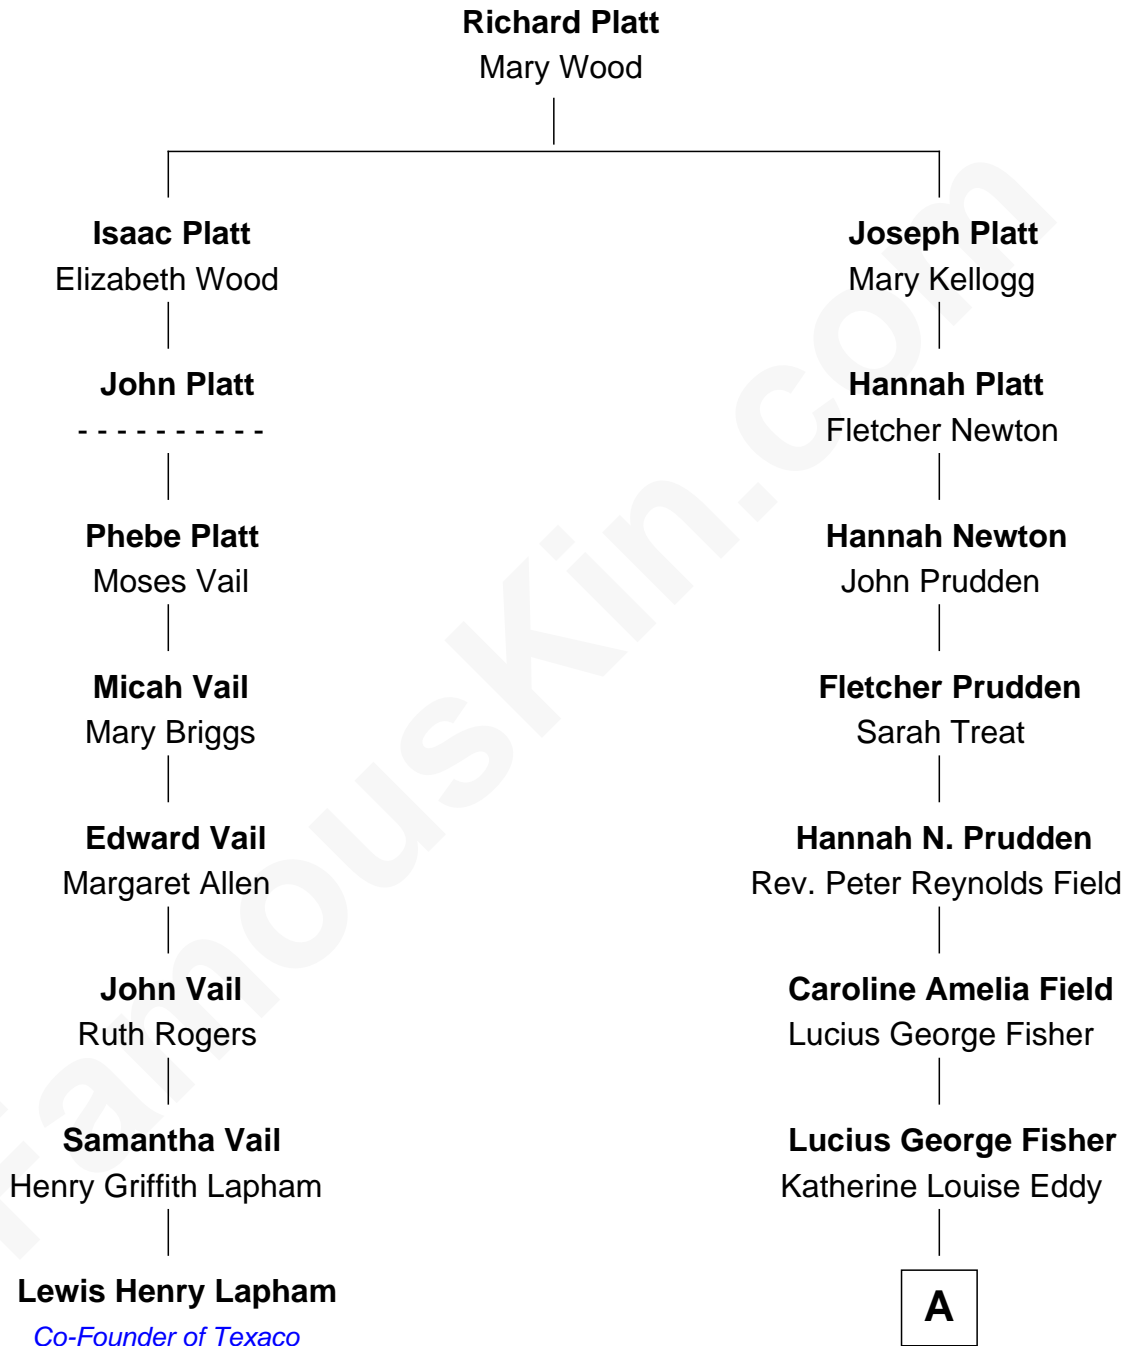

FamousKin.com
Relationship Chart of
Lewis Henry Lapham
Co-Founder of Texaco

7th cousin 3 times removed of

Jodie Foster
Movie Actress

A

Alice Eddy Fisher
Alexis Caldwell Foster

Lucius Fisher Foster
Constance Marie Robertson

Lucius Fisher Foster
Evelyn Della Almond

Jodie Foster
Movie Actress