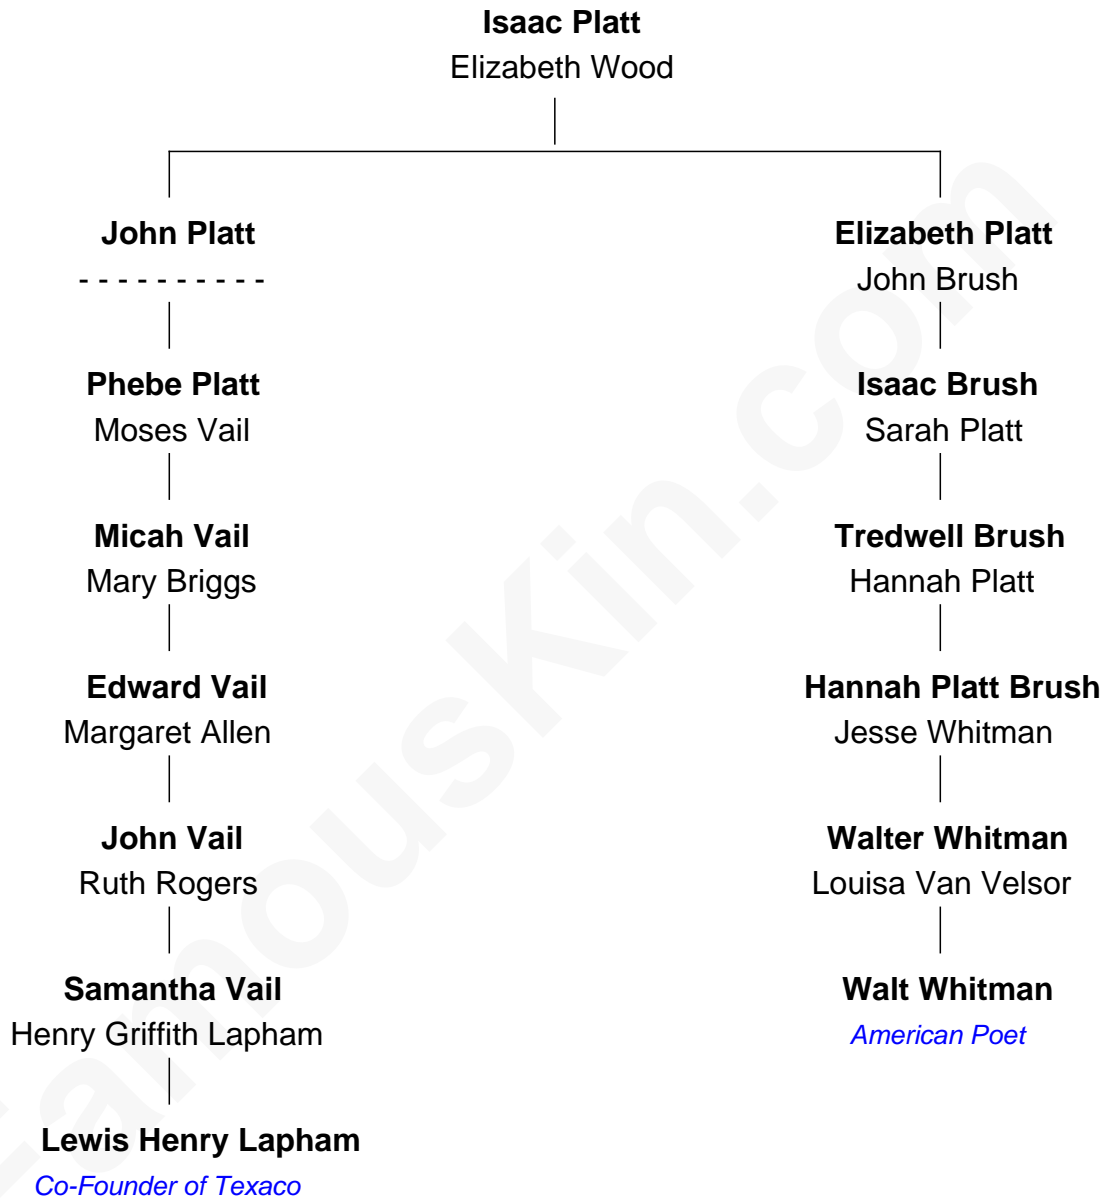

# FamousKin.com Relationship Chart of

**Lewis Henry Lapham**

*Co-Founder of Texaco*

5th cousin 1 time removed of

**Walt Whitman**

*American Poet*

Lewis Henry Lapham photo by [Gippslander2012](#) (CC BY-SA 3.0)