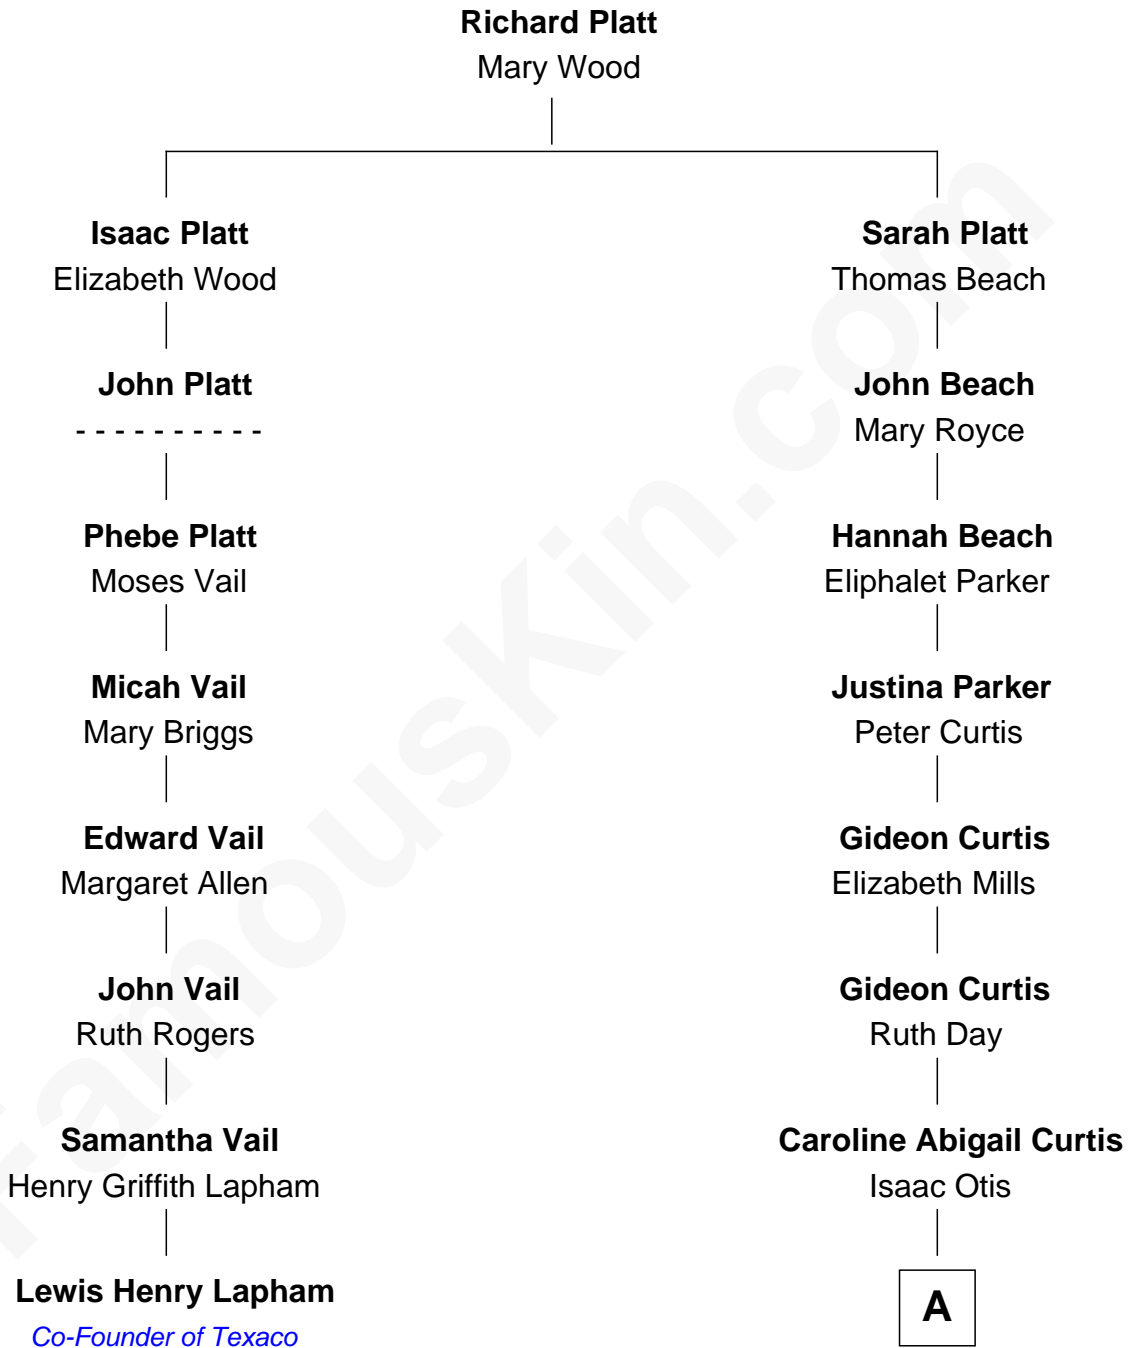

FamousKin.com
Relationship Chart of
Lewis Henry Lapham
Co-Founder of Texaco

7th cousin 2 times removed of

Amelia Earhart
Aviation Pioneer

A

Alfred Gideon Otis
Amelia Josephine Harres

Amelia Otis
Edwin Stanton Earhart

Amelia Earhart
Aviation Pioneer

FamousKin.com