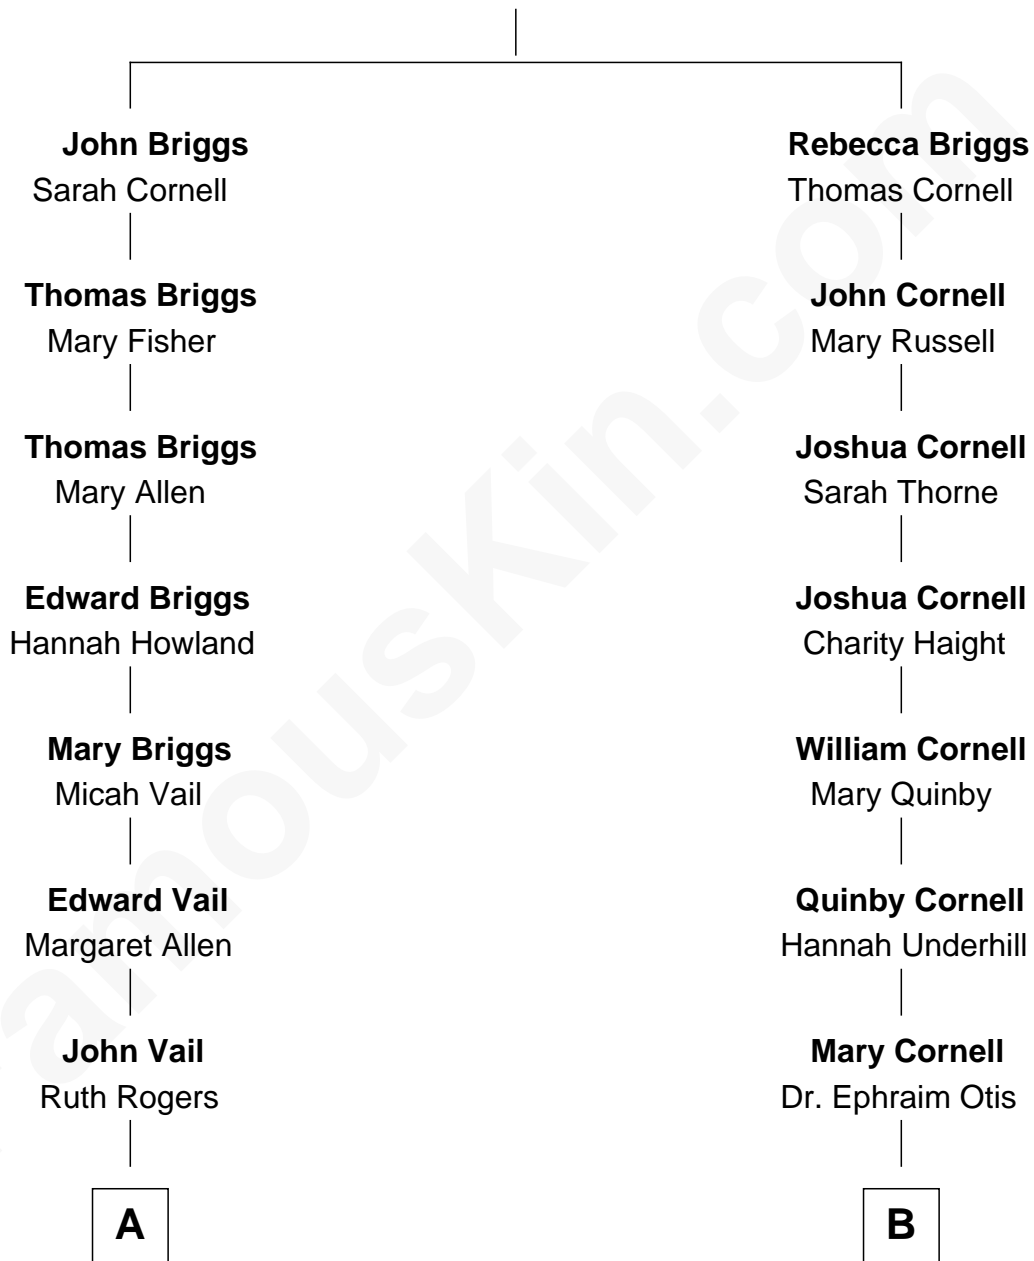

FamousKin.com Relationship Chart of

Lewis Henry Lapham

Co-Founder of Texaco

8th cousin 2 times removed of

Amelia Earhart

Aviation Pioneer

Henry Briggs

A

Samantha Vail
Henry Griffith Lapham

Lewis Henry Lapham
Co-Founder of Texaco

B

Isaac Otis
Caroline Abigail Curtis

Alfred Gideon Otis
Amelia Josephine Harres

Amelia Otis
Edwin Stanton Earhart

Amelia Earhart
Aviation Pioneer