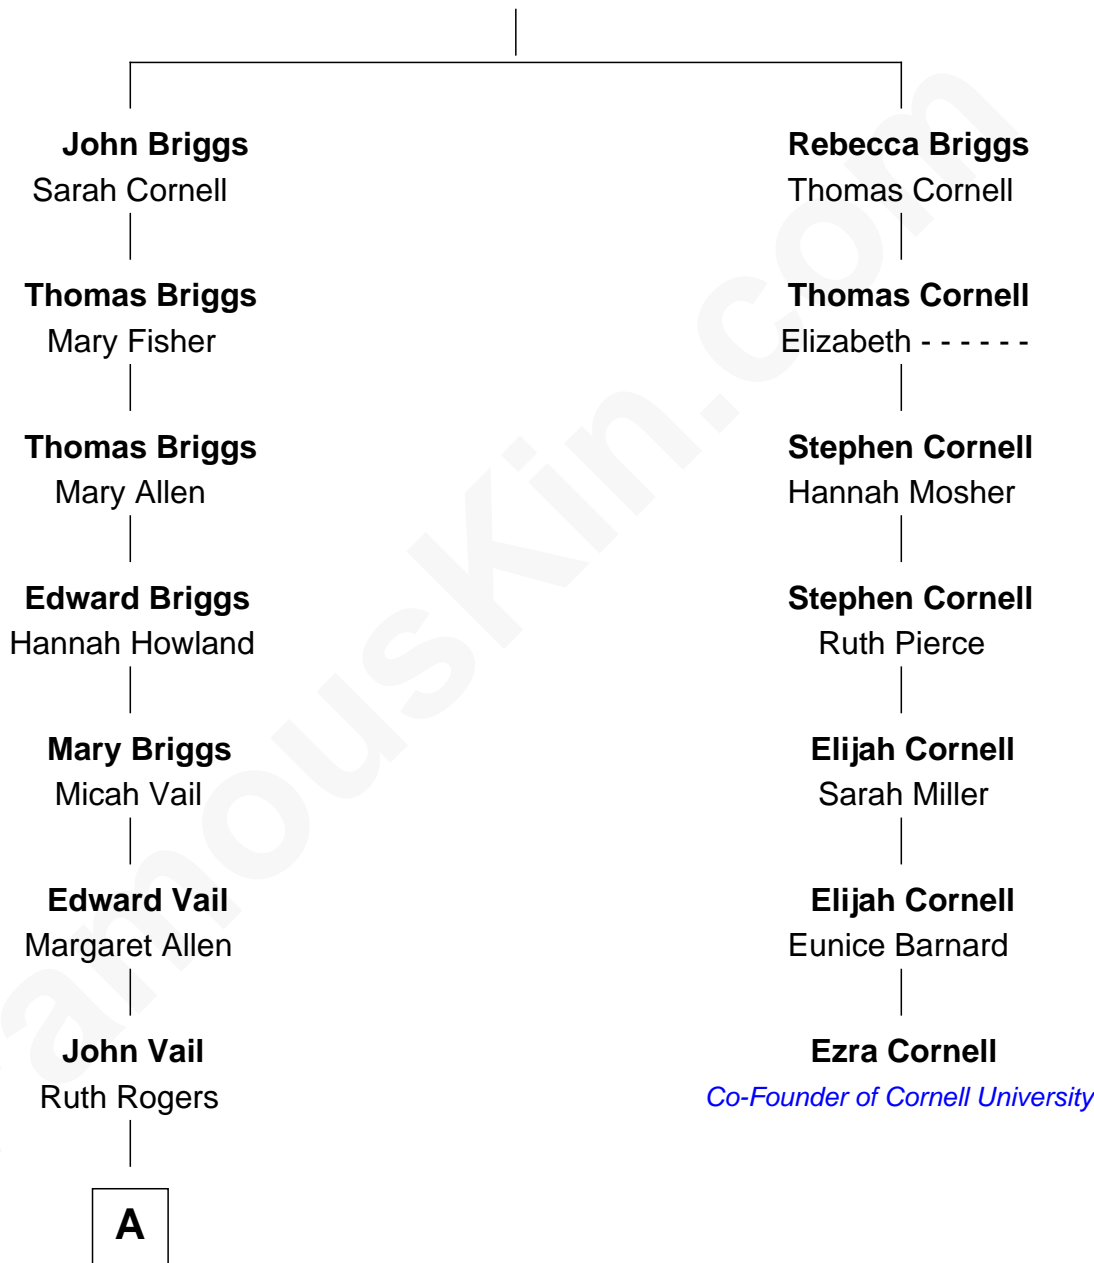

# FamousKin.com Relationship Chart of

**Lewis Henry Lapham**

*Co-Founder of Texaco*

6th cousin 2 times removed of

**Ezra Cornell**

*Co-Founder of Cornell University, Founder of Western Union*

**Henry Briggs**

A

**Samantha Vail**  
Henry Griffith Lapham

**Lewis Henry Lapham**  
*Co-Founder of Texaco*

FamousKin.com