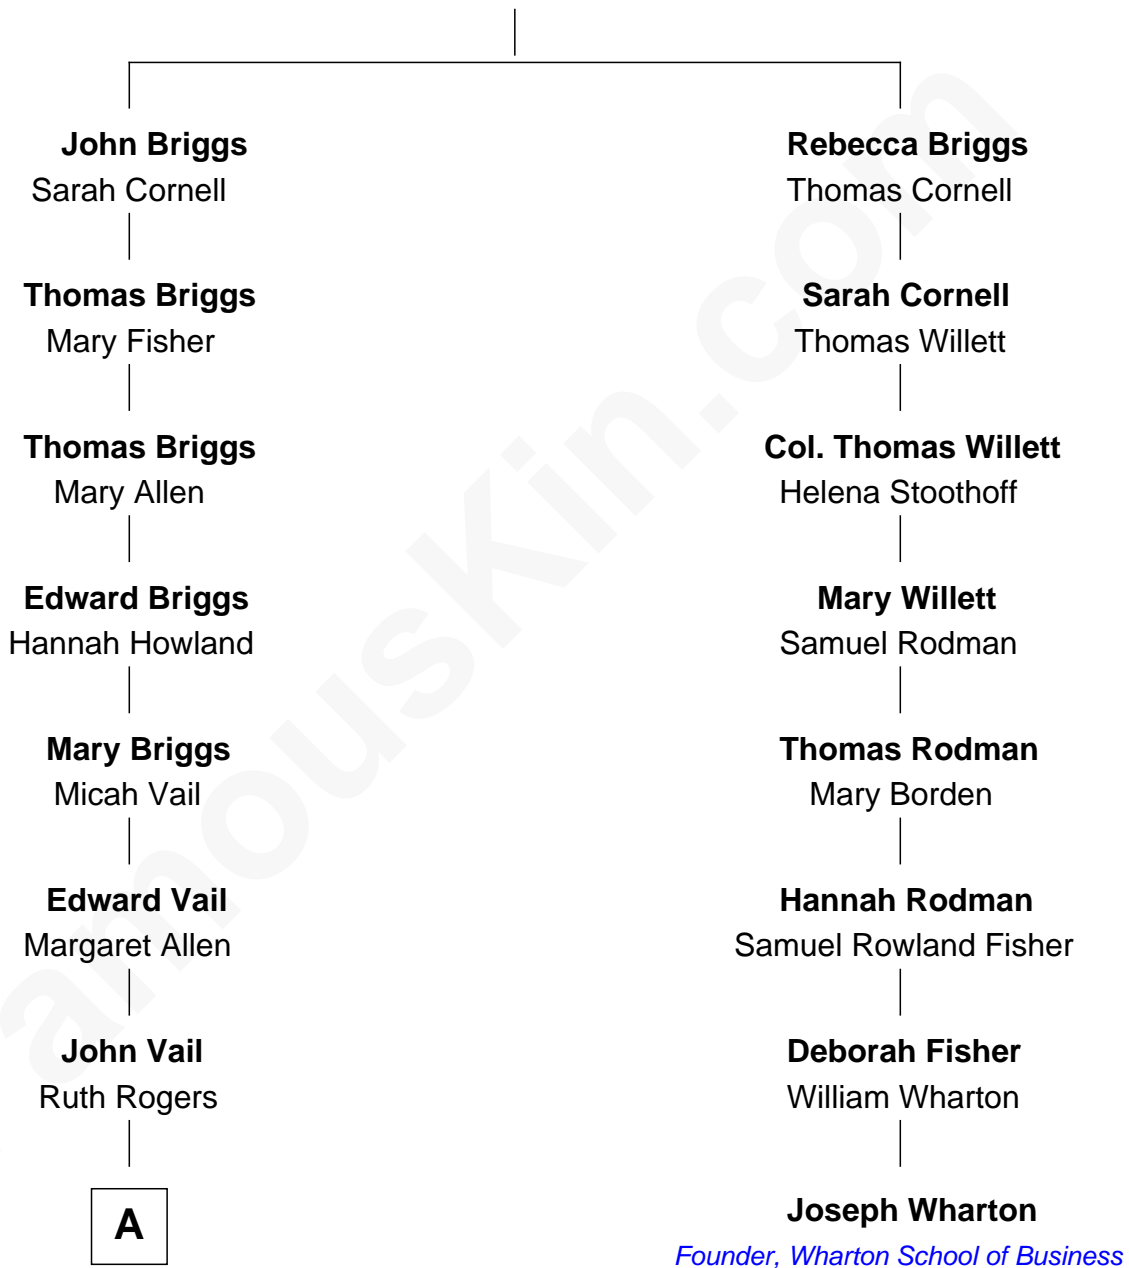

# FamousKin.com Relationship Chart of

**Lewis Henry Lapham**

*Co-Founder of Texaco*

7th cousin 1 time removed of

**Joseph Wharton**

*Founder of the Wharton School of Business*

Henry Briggs

A

|  
**Samantha Vail**  
Henry Griffith Lapham

|  
**Lewis Henry Lapham**  
*Co-Founder of Texaco*

FamousKin.com