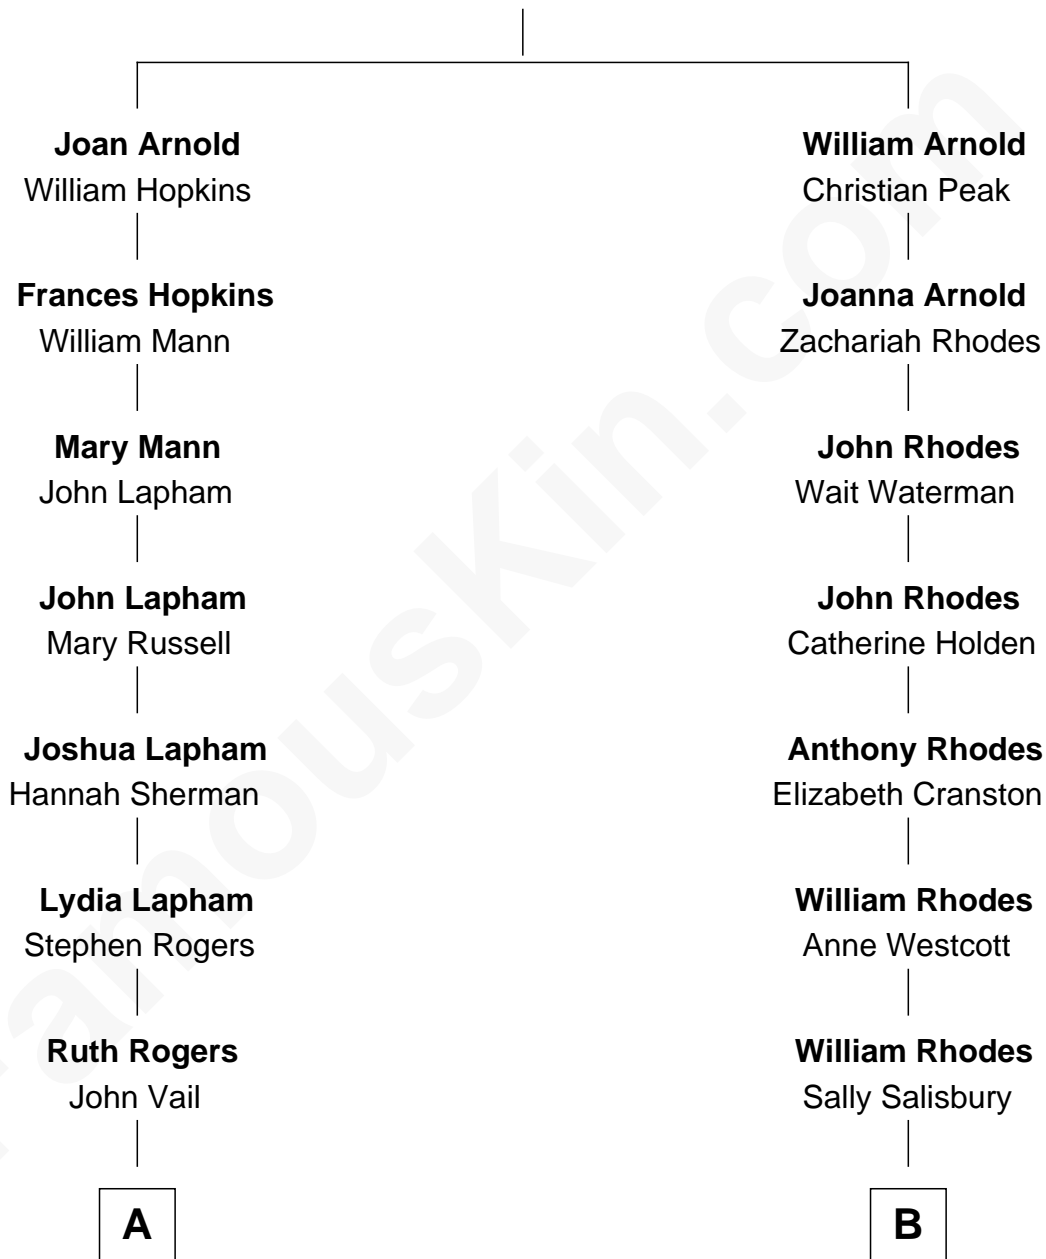

# FamousKin.com Relationship Chart of

**Lewis Henry Lapham**

*Co-Founder of Texaco*

8th cousin 4 times removed of

**Sarah Palin**

*9th Governor of Alaska*

**Nicholas Arnold**

Alice Gully

**A**

**Samantha Vail**  
Henry Griffith Lapham

**Lewis Henry Lapham**  
*Co-Founder of Texaco*

**B**

**Charles W. Rhodes**  
Jane Goodrich

**Alma Miranda Rhodes**  
James W. Heath

**Charles R. Heath**  
Alice Adeline Oriel

**Charles Francis Heath**  
Nellie Marie Brandt

**Charles Richard Heath**  
Sarah Sheeran

**Sarah Palin**  
*9th Governor of Alaska*