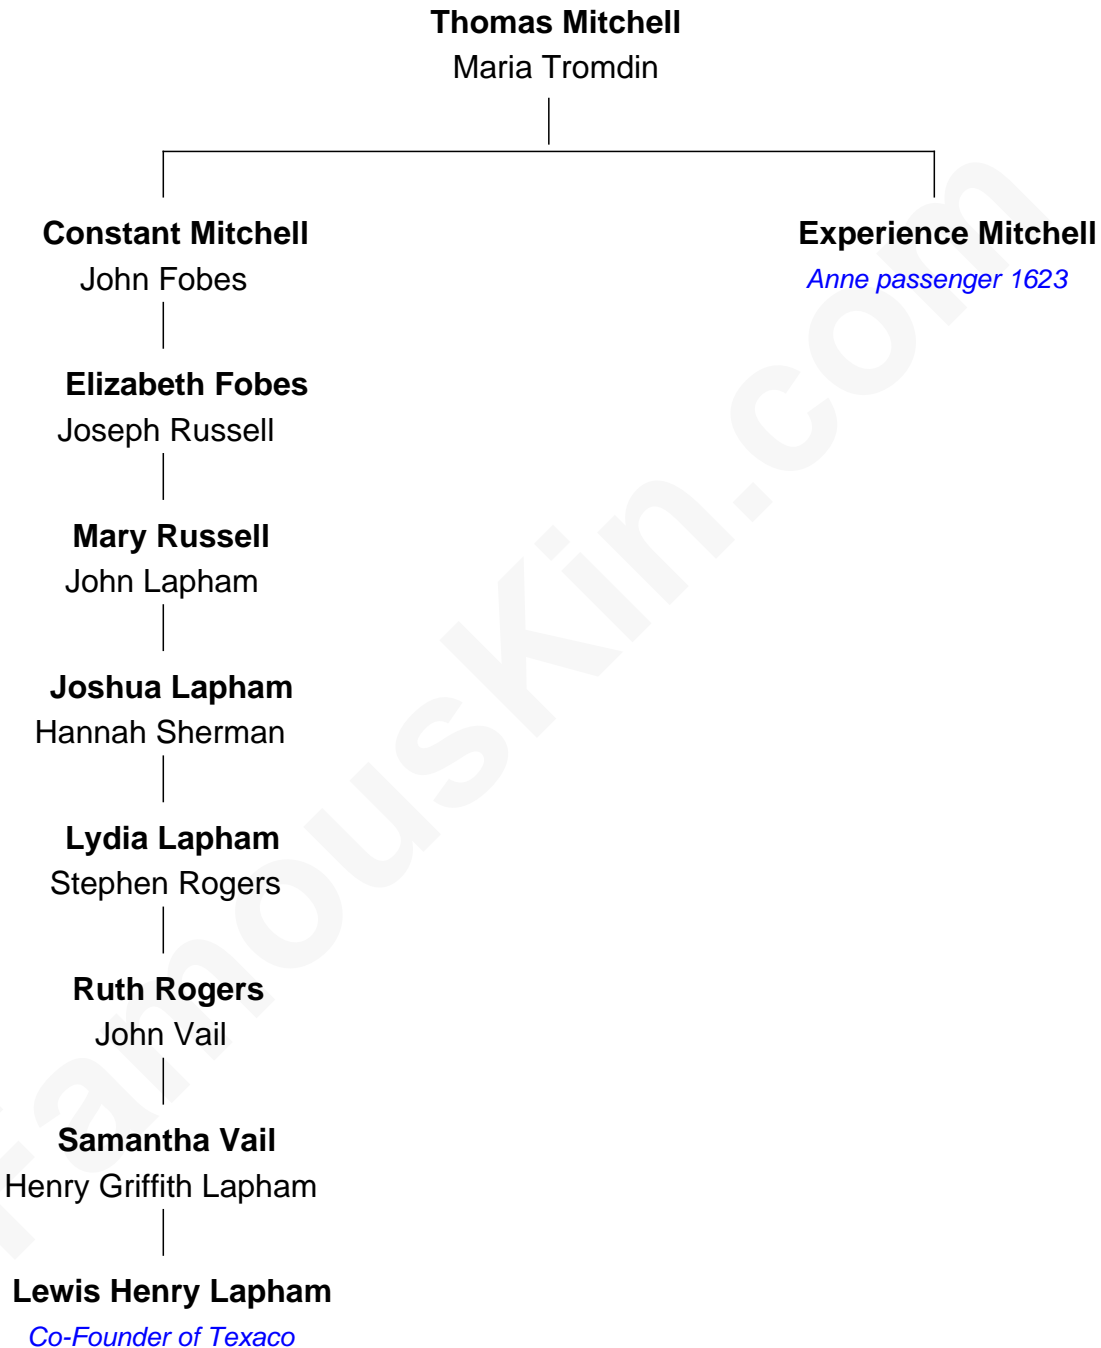

# FamousKin.com Relationship Chart of

**Lewis Henry Lapham**

*Co-Founder of Texaco*

5th great-grandnephew of

**Experience Mitchell**

*(c1602 - c1689) Anne passenger 1623*

Lewis Henry Lapham photo by [Gippslander2012](#) [\(CC BY-SA 3.0\)](#)