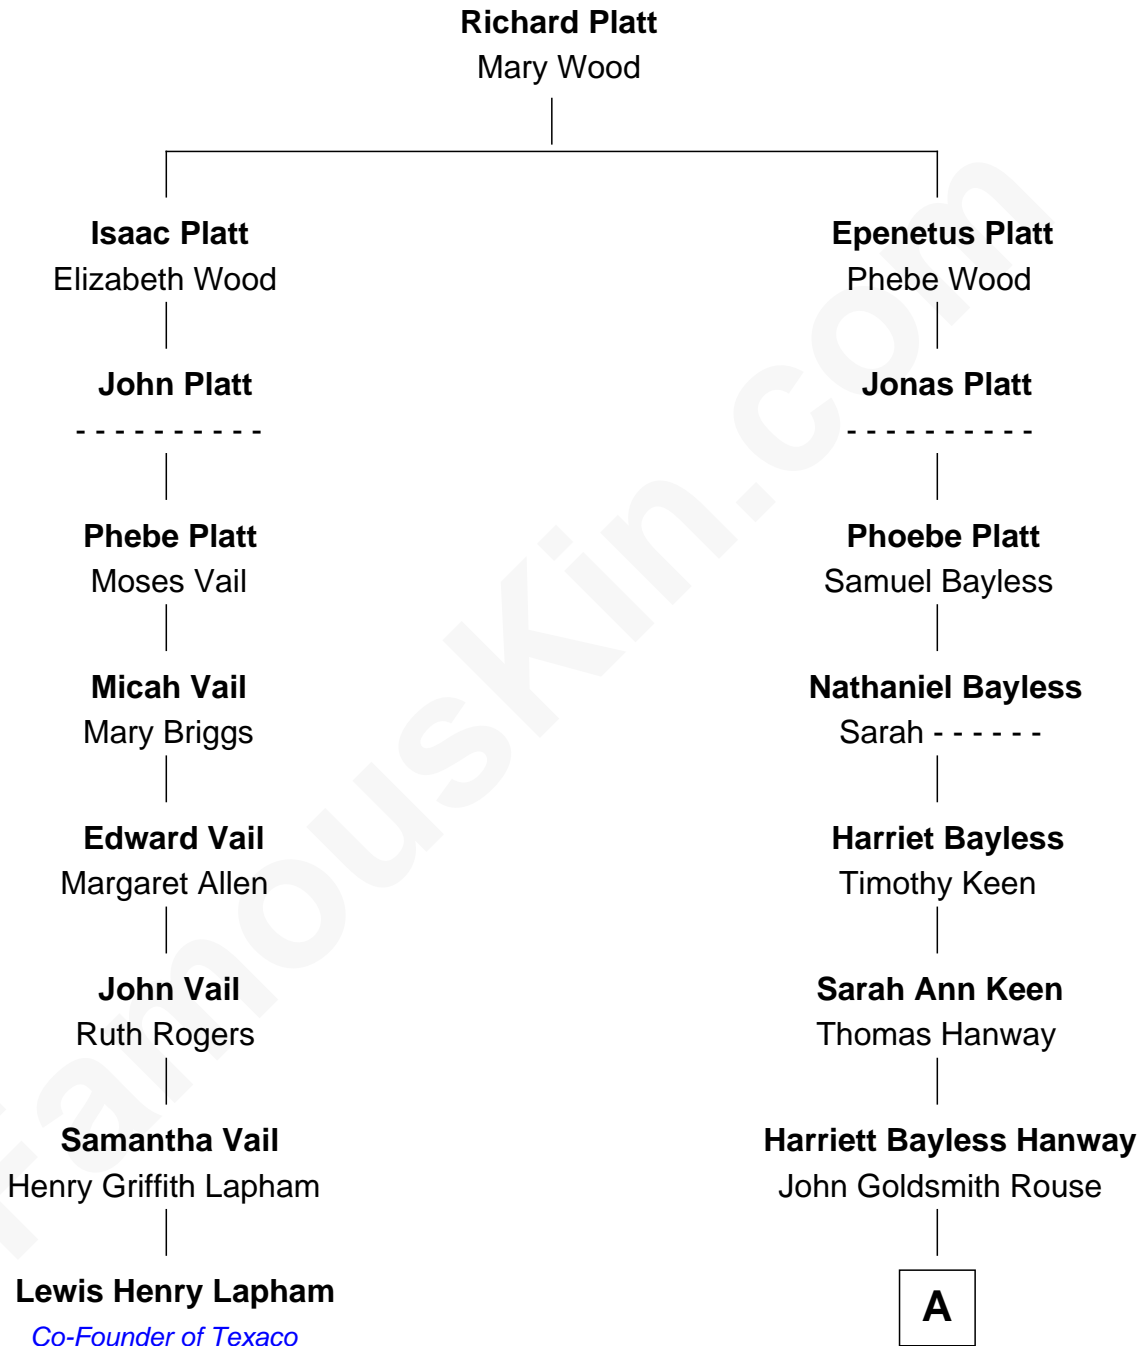

# FamousKin.com Relationship Chart of

**Lewis Henry Lapham**

*Co-Founder of Texaco*

7th cousin 2 times removed of

**Christopher Rouse**

*American Composer*

A

Christopher Chapman Rouse  
Henrietta Gertrude Richardson

Christopher Chapman Rouse  
Margery Harper

Christopher Rouse  
*American Composer*

FamousKin.com