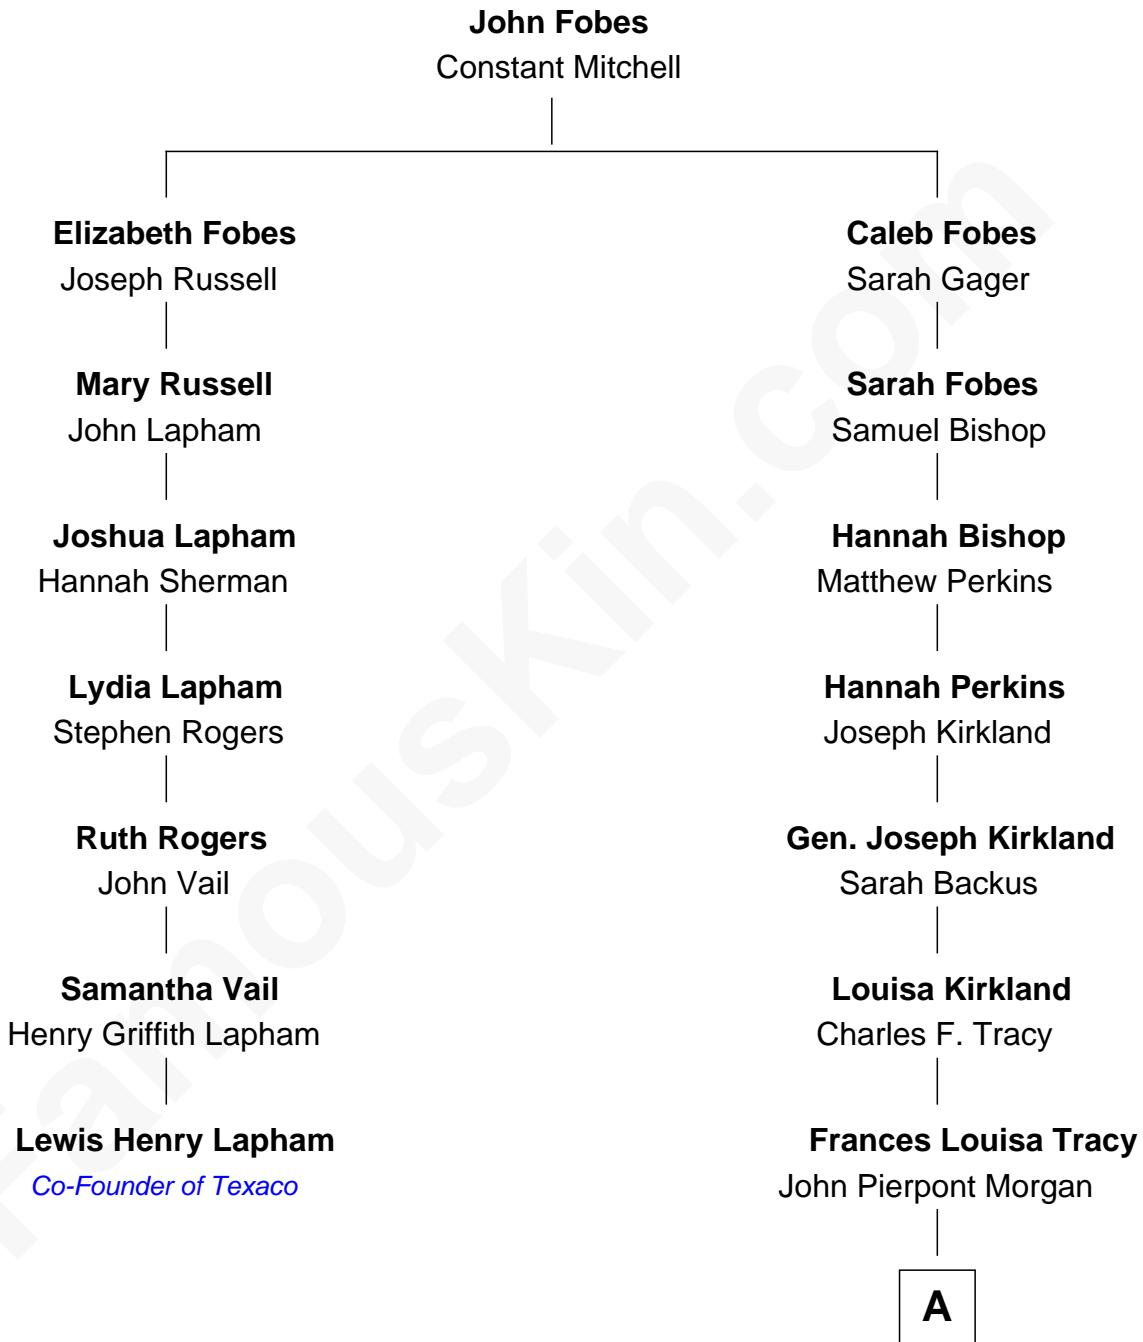

FamousKin.com Relationship Chart of

Lewis Henry Lapham

Co-Founder of Texaco

6th cousin 2 times removed of

Henry Sturgis Morgan

Co-Founder of Morgan Stanley

A

John Pierpont Morgan

Jane Norton Grew

Henry Sturgis Morgan

Co-Founder of Morgan Stanley

FamousKin.com