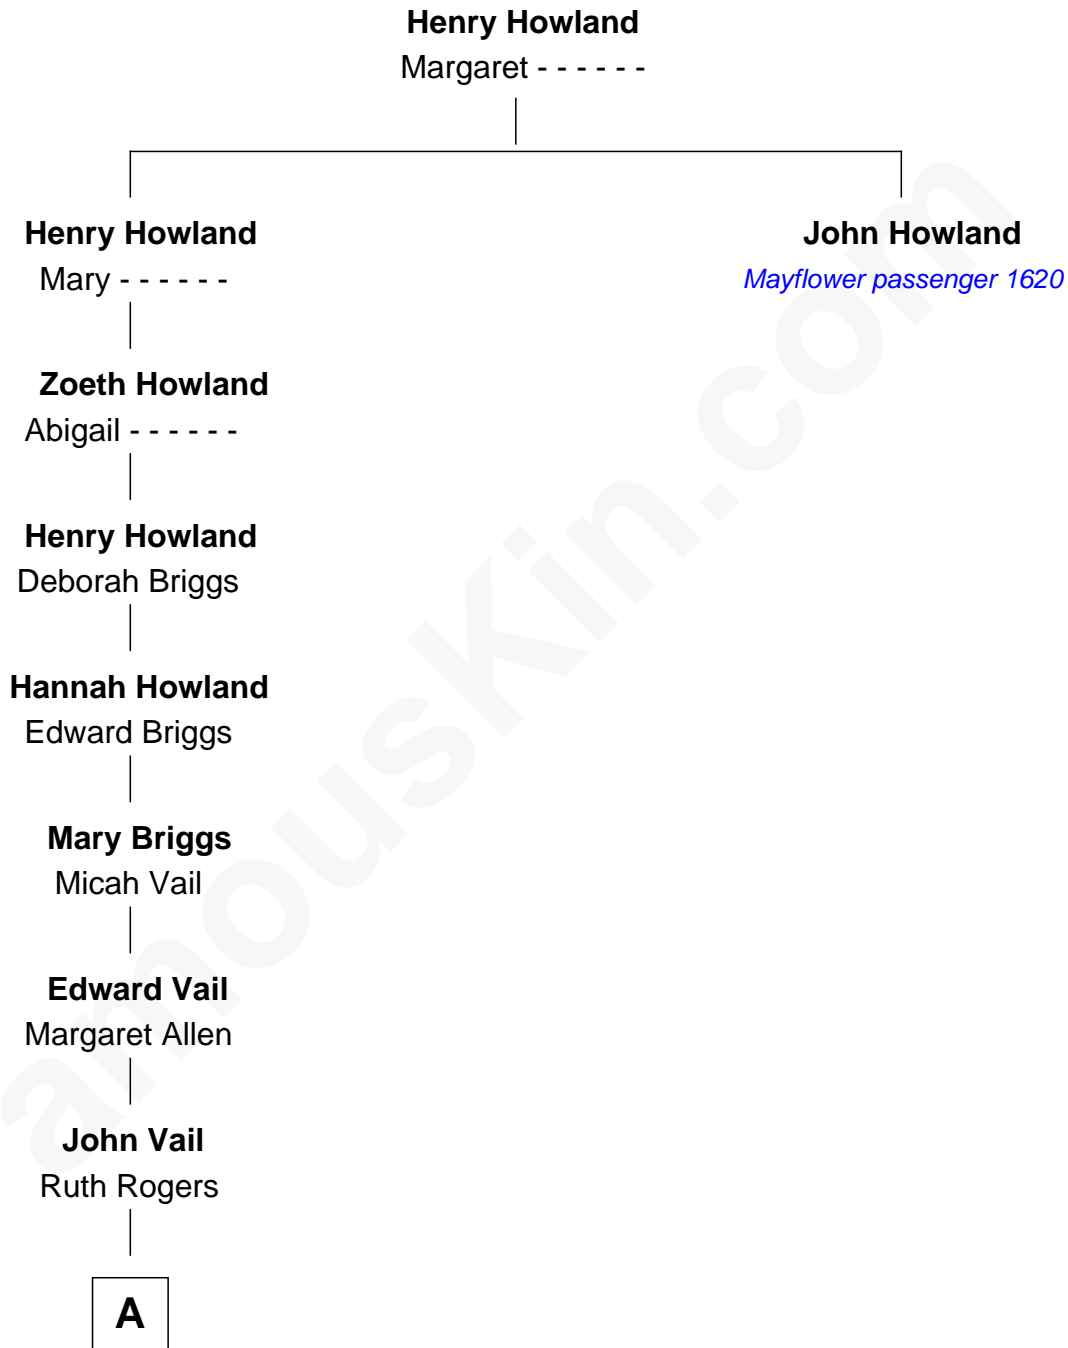

# FamousKin.com Relationship Chart of

**Lewis Henry Lapham**

*Co-Founder of Texaco*

6th great-grandnephew of

**John Howland**

*(c1598 - 1672/3) Mayflower passenger 1620*

**MAYFLOWER**

A

**Samantha Vail**  
Henry Griffith Lapham

**Lewis Henry Lapham**  
*Co-Founder of Texaco*

FamousKin.com