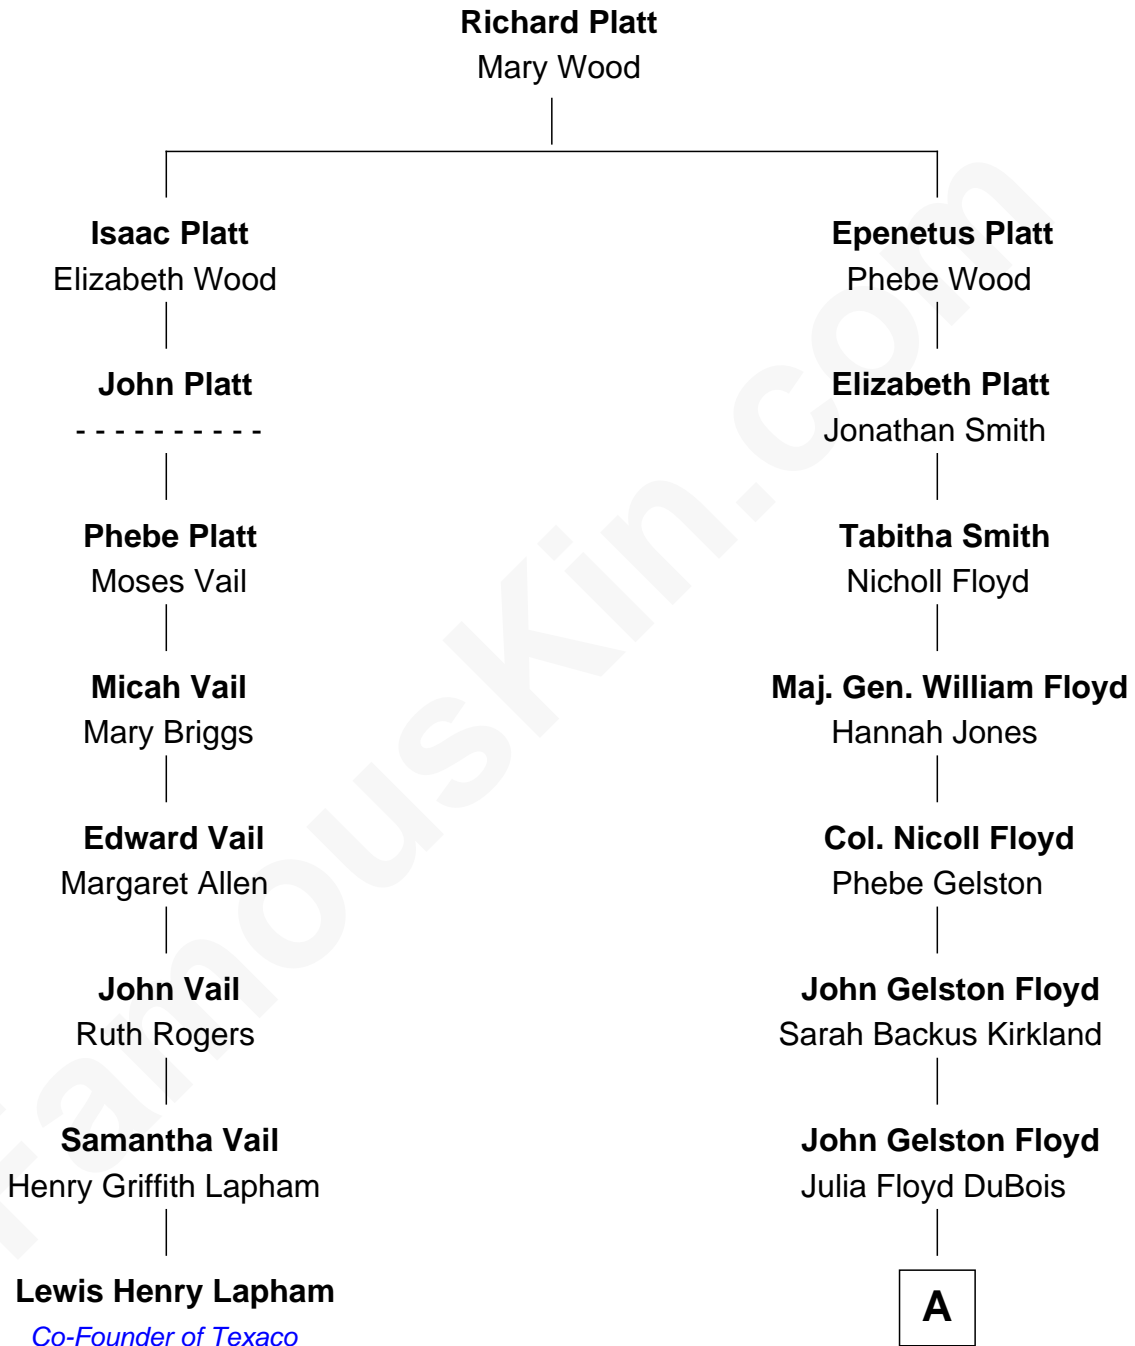

FamousKin.com Relationship Chart of

Lewis Henry Lapham

Co-Founder of Texaco

7th cousin 2 times removed of

Bill Weld

68th Governor of Massachusetts

A

—
Cornelia DuBois Floyd
John Treadwell Nichols

—
Mary Blake Nichols
David Weld

—
Bill Weld
68th Governor of Massachusetts

FamousKin.com