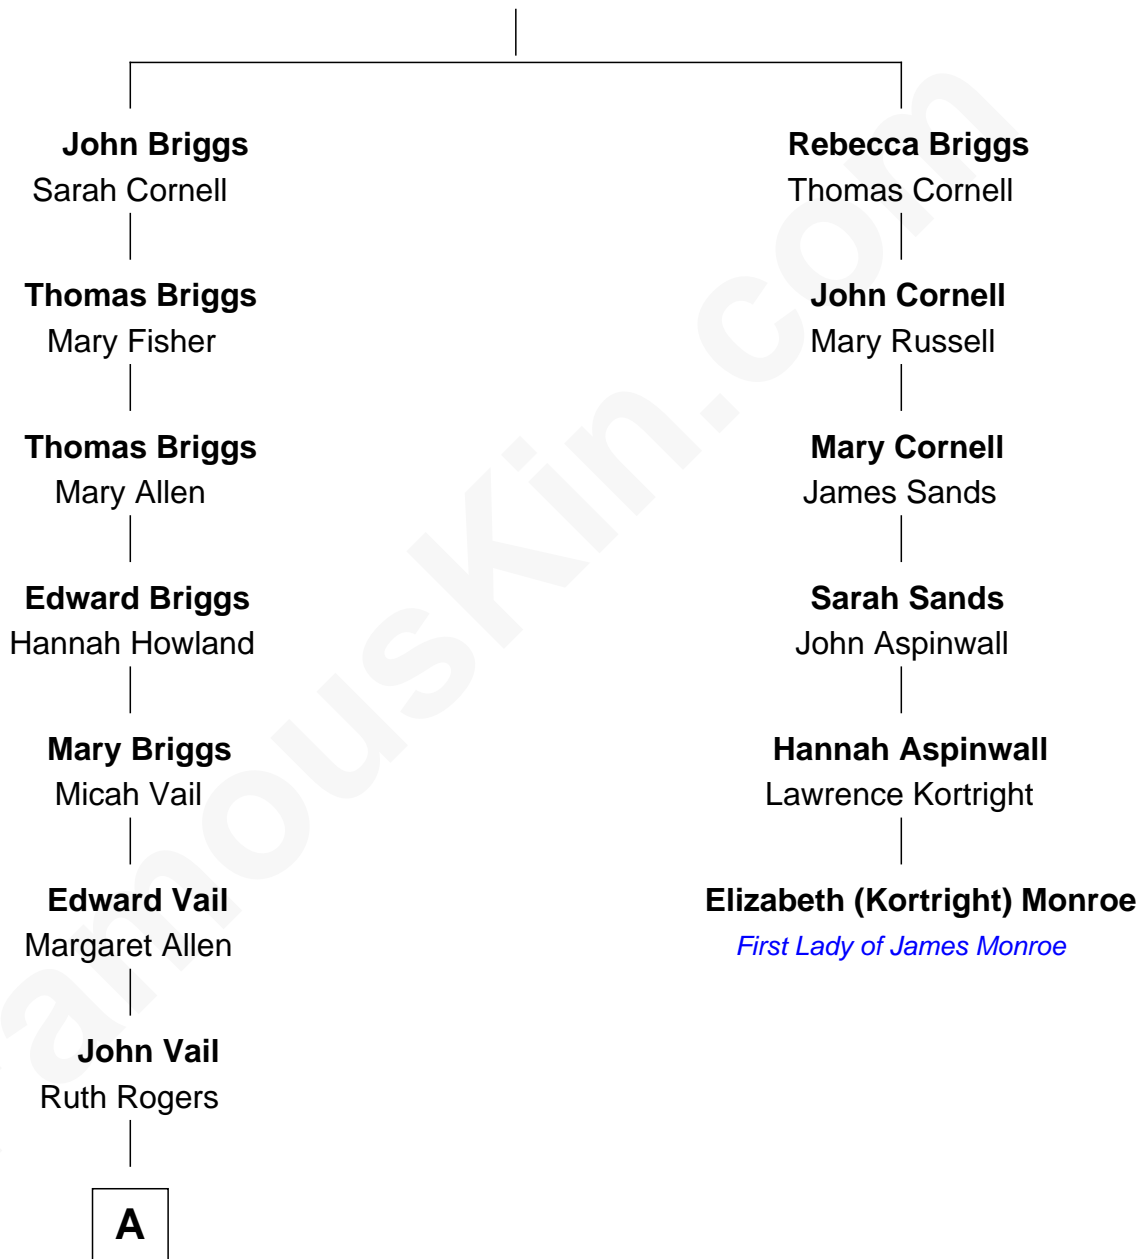

**FamousKin.com**  
**Relationship Chart of**  
**Lewis Henry Lapham**  
*Co-Founder of Texaco*

5th cousin 3 times removed of

**Elizabeth (Kortright) Monroe**  
*First Lady of President James Monroe*

**Henry Briggs**

**A**

**Samantha Vail**  
Henry Griffith Lapham

**Lewis Henry Lapham**  
*Co-Founder of Texaco*

FamousKin.com