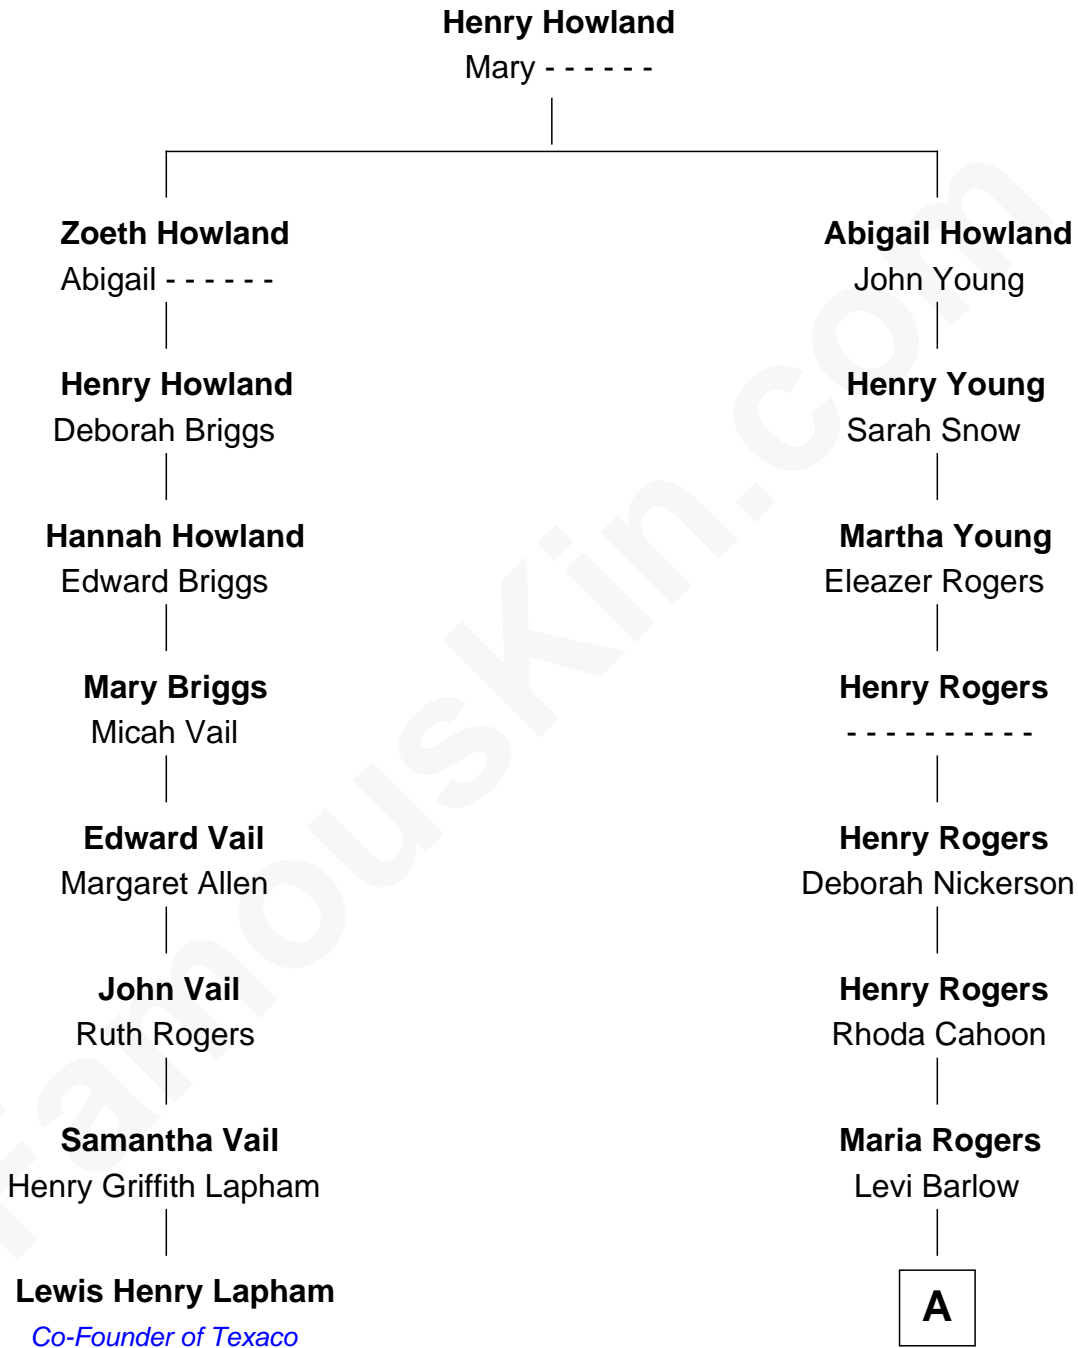

# FamousKin.com Relationship Chart of

**Lewis Henry Lapham**

*Co-Founder of Texaco*

7th cousin 4 times removed of

**Don Winslow**

*Author and Screenwriter*

**A**

—  
**Almira Barlow**

William Henry Winslow

—  
**William Leonard Winslow**

Jane McIntosh

—  
**Lloyd Robert Winslow**

Dorothy Grace Dandeno

—  
**Donald Lloyd Winslow**

Ottis Mary Scheuermann

—  
**Don Winslow**