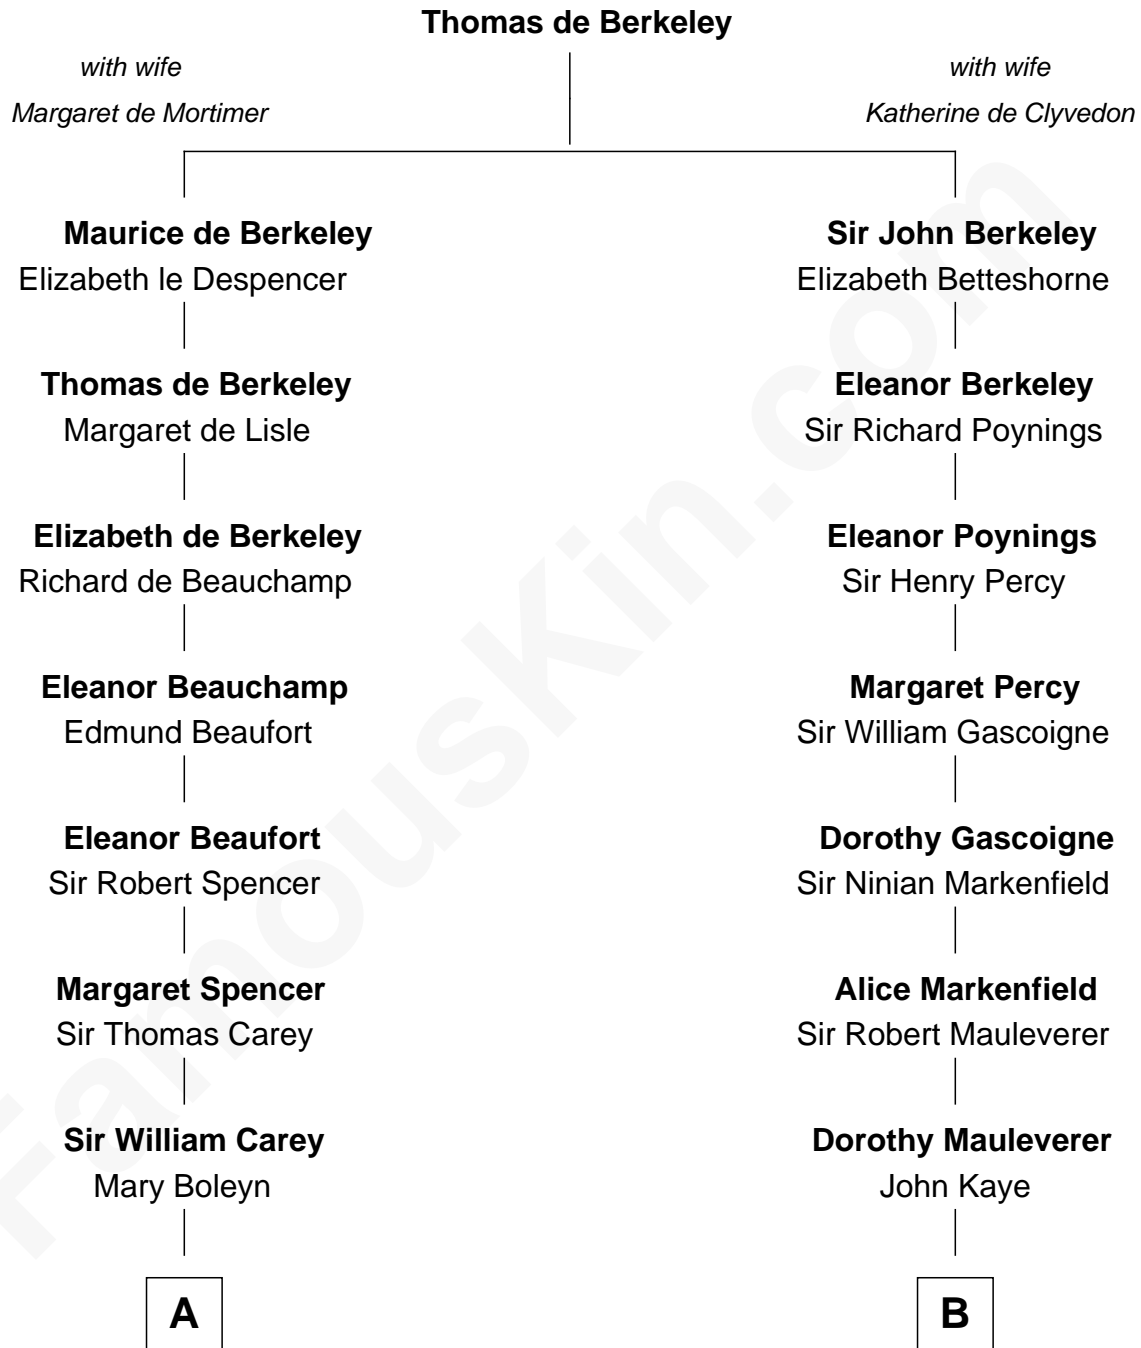

## Relationship Chart of

### Liz Claiborne

*Fashion Designer and Founder of Liz Claiborne Inc.*

16th cousin 3 times removed of

### Horace Gray

*U.S. Supreme Court Justice*

**C**

—  
**Fernand Claiborne**  
Marie Louise Villeré

—  
**Omer Villere Claiborne**  
Carolyn Louise Fenner

—  
**Liz Claiborne**  
*Found of Liz Claiborne Inc.*