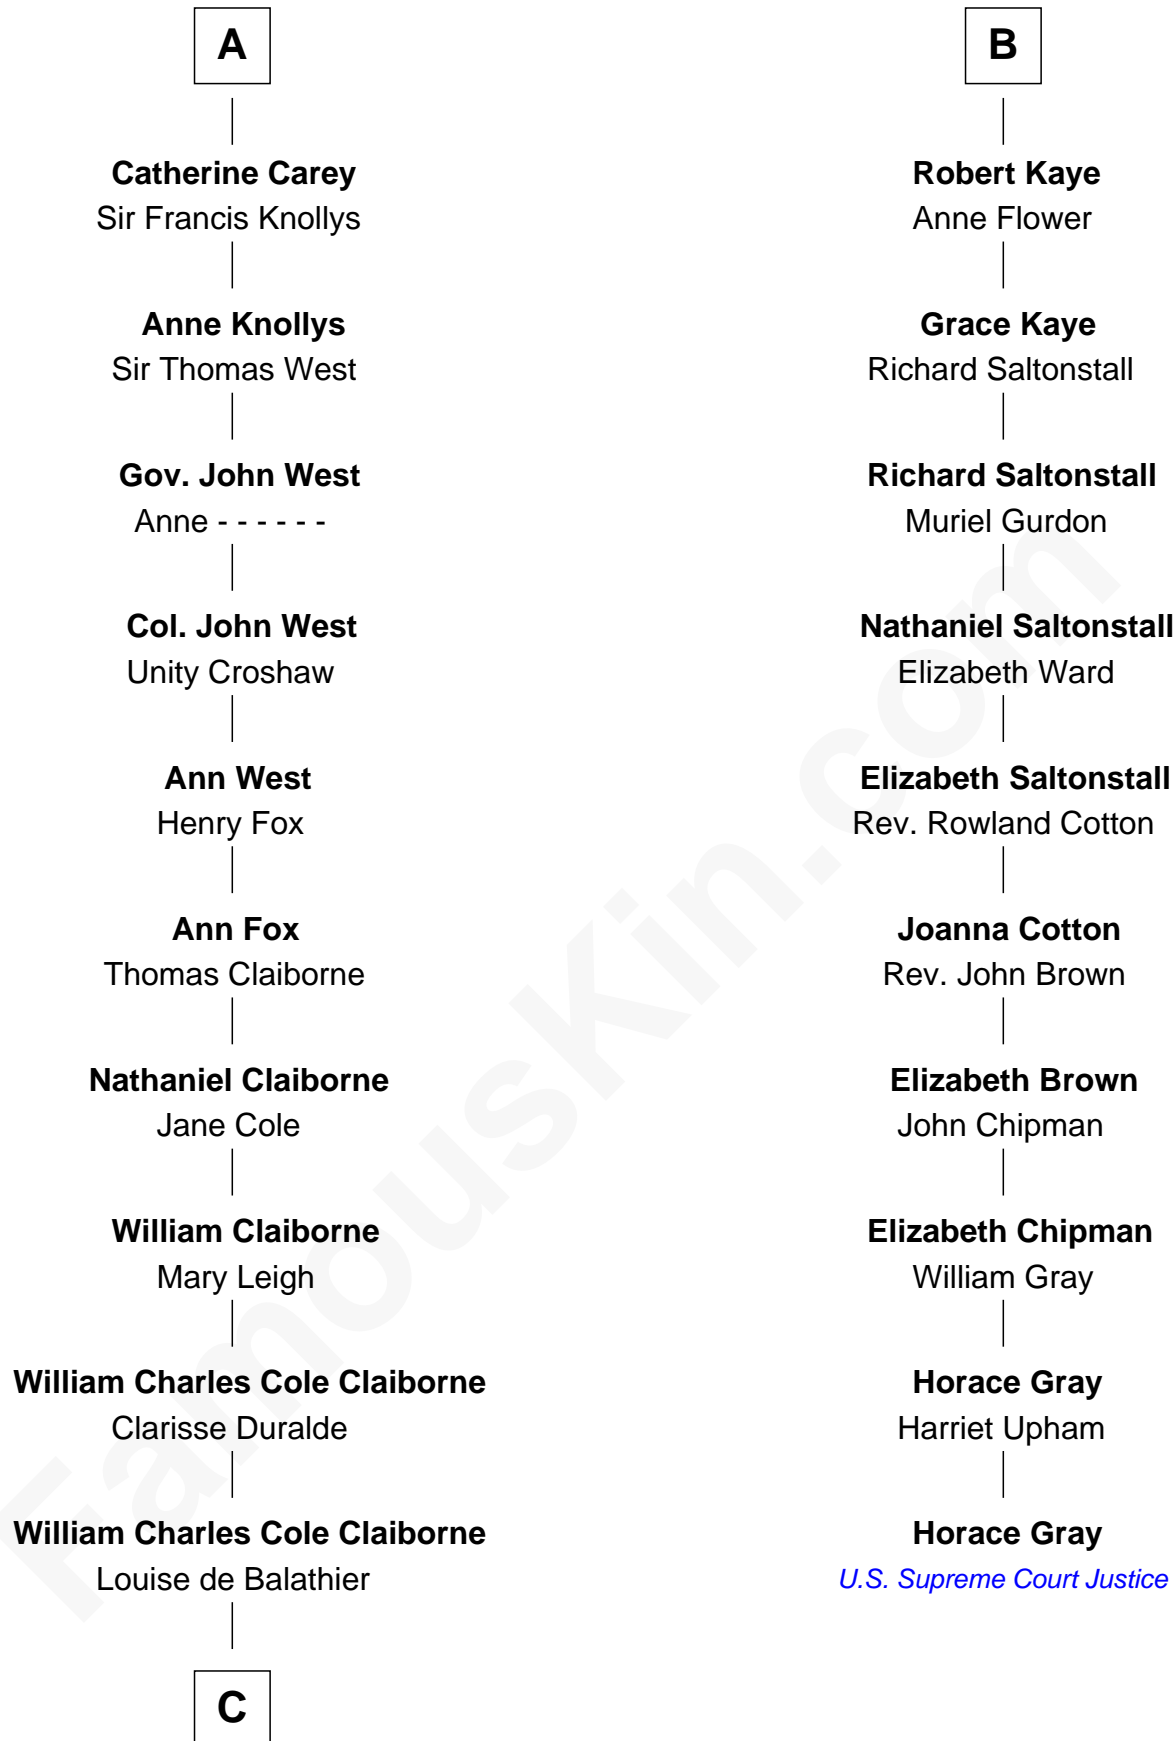

## Relationship Chart of

### Liz Claiborne

*Fashion Designer and Founder of Liz Claiborne Inc.*

16th cousin 3 times removed of

### Horace Gray

*U.S. Supreme Court Justice*

**C**

—  
**Fernand Claiborne**  
Marie Louise Villeré

—  
**Omer Villere Claiborne**  
Carolyn Louise Fenner

—  
**Liz Claiborne**  
*Found of Liz Claiborne Inc.*