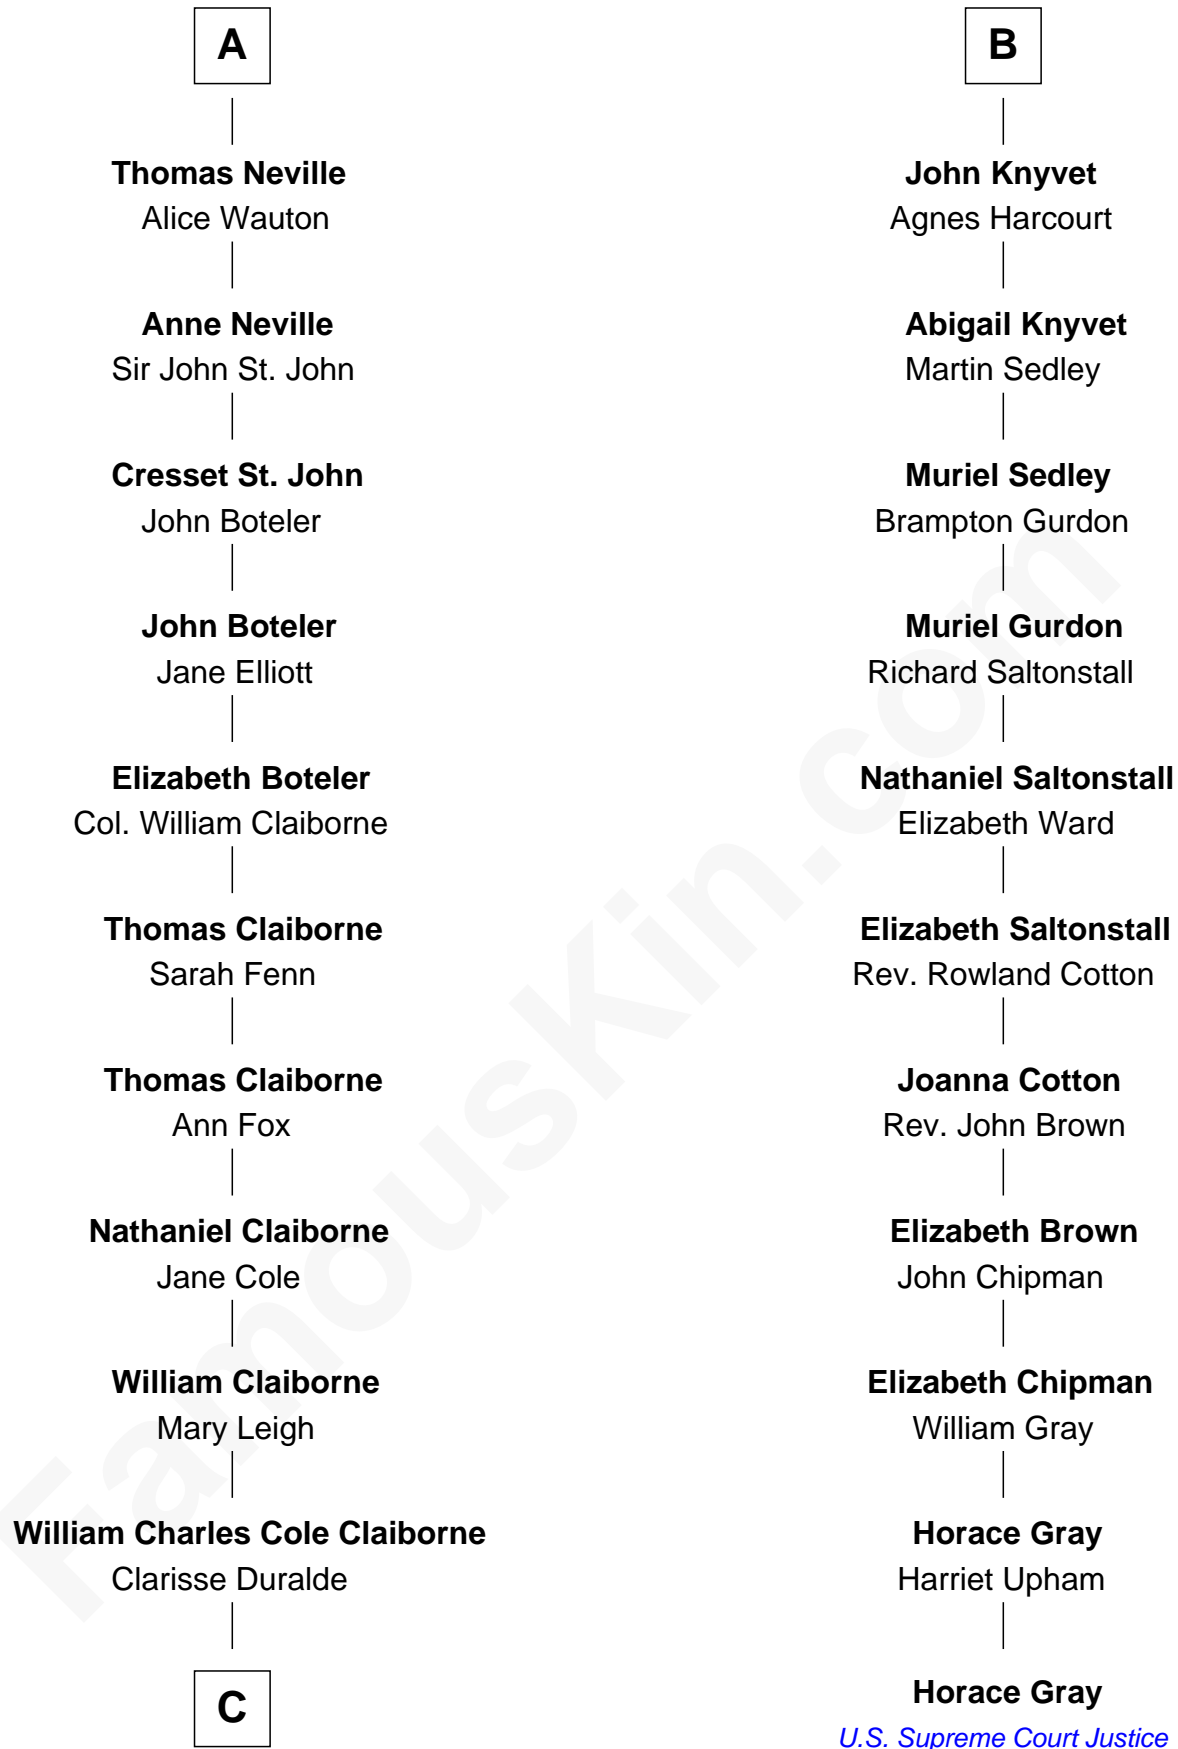

FamousKin.com

Relationship Chart of

Liz Claiborne

Fashion Designer and Founder of Liz Claiborne Inc.

17th cousin 3 times removed of

Horace Gray

U.S. Supreme Court Justice

Sir William de Boteler

Ela Herdeburgh

C

William Charles Cole Claiborne

Louise de Balathier

Fernand Claiborne

Marie Louise Villeré

Omer Villere Claiborne

Carolyn Louise Fenner