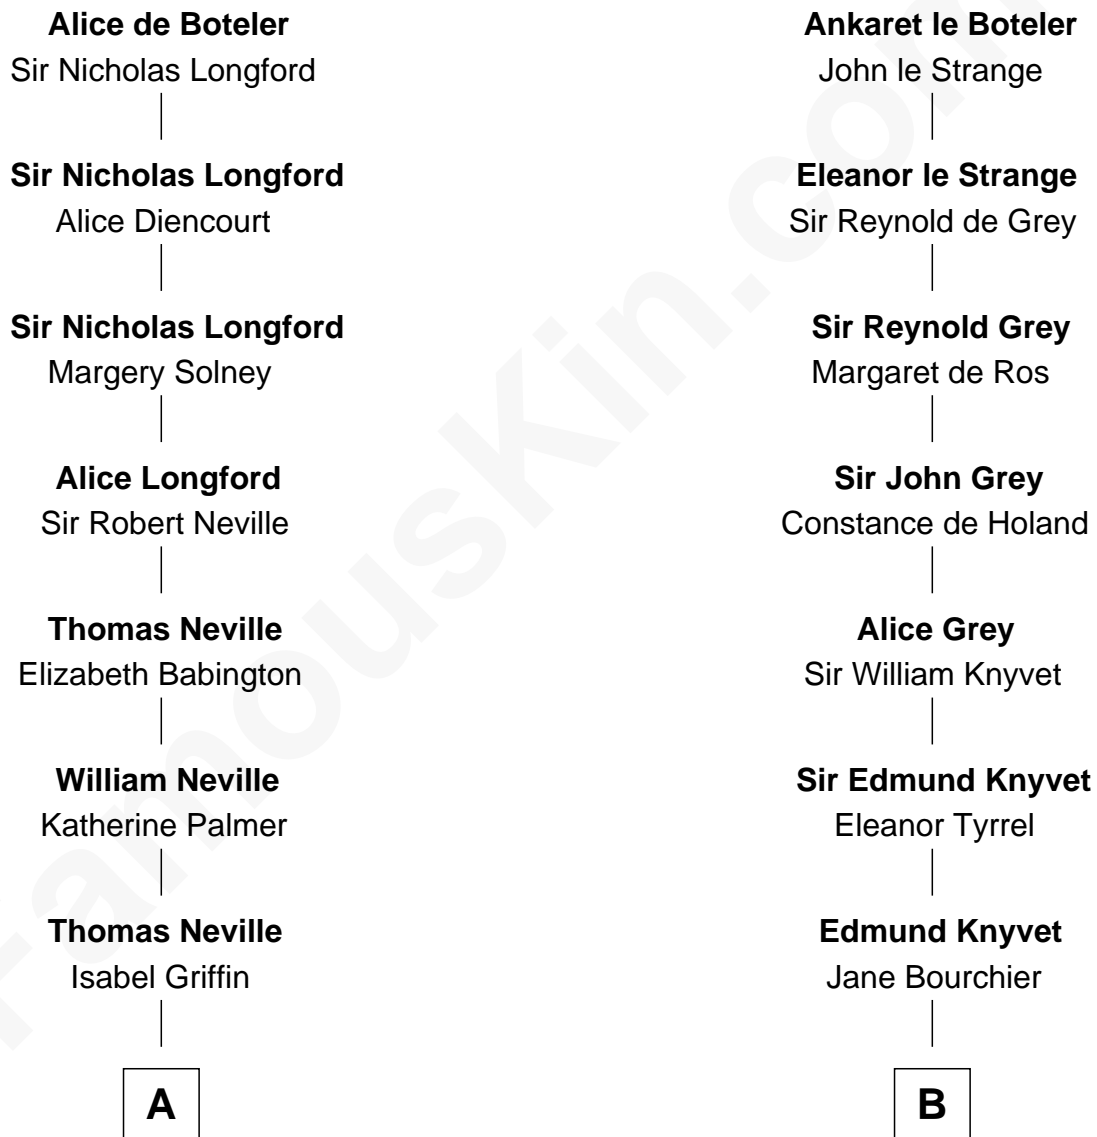

FamousKin.com

Relationship Chart of

Liz Claiborne

Fashion Designer and Founder of Liz Claiborne Inc.

17th cousin 3 times removed of

Horace Gray

U.S. Supreme Court Justice

Sir William de Boteler

Ela Herdeburgh

C

William Charles Cole Claiborne

Louise de Balathier

Fernand Claiborne

Marie Louise Villeré

Omer Villere Claiborne

Carolyn Louise Fenner