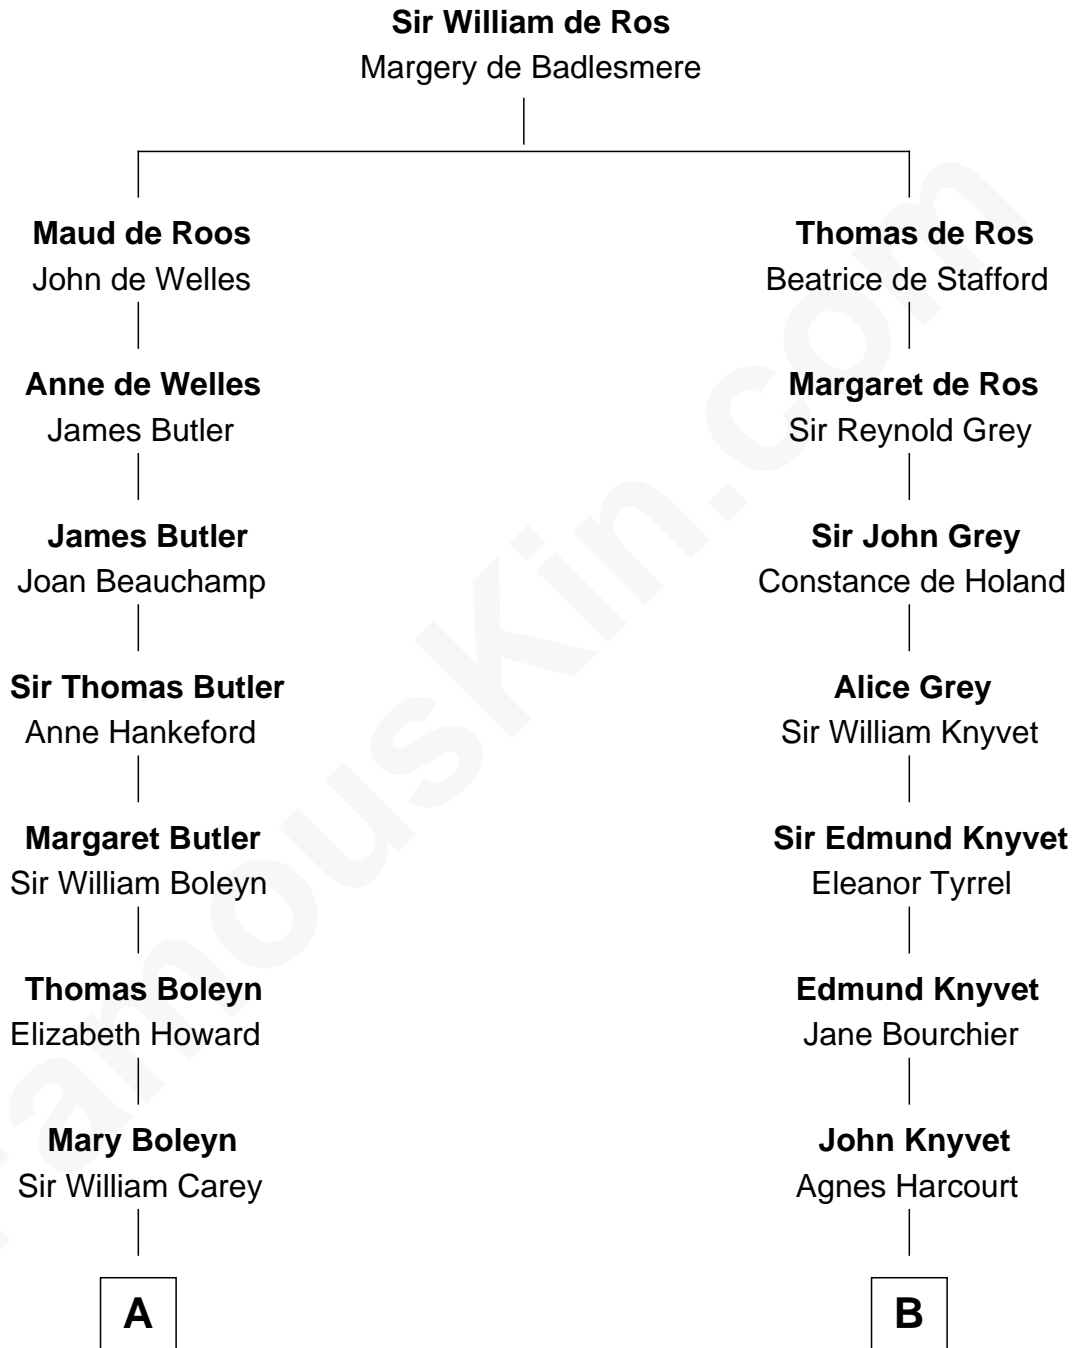

FamousKin.com

Relationship Chart of

Liz Claiborne

Fashion Designer and Founder of Liz Claiborne Inc.

16th cousin 3 times removed of

Horace Gray

U.S. Supreme Court Justice

C

—
Fernand Claiborne
Marie Louise Villeré

—
Omer Villere Claiborne
Carolyn Louise Fenner

—
Liz Claiborne
Found of Liz Claiborne Inc.

FamousKin.com