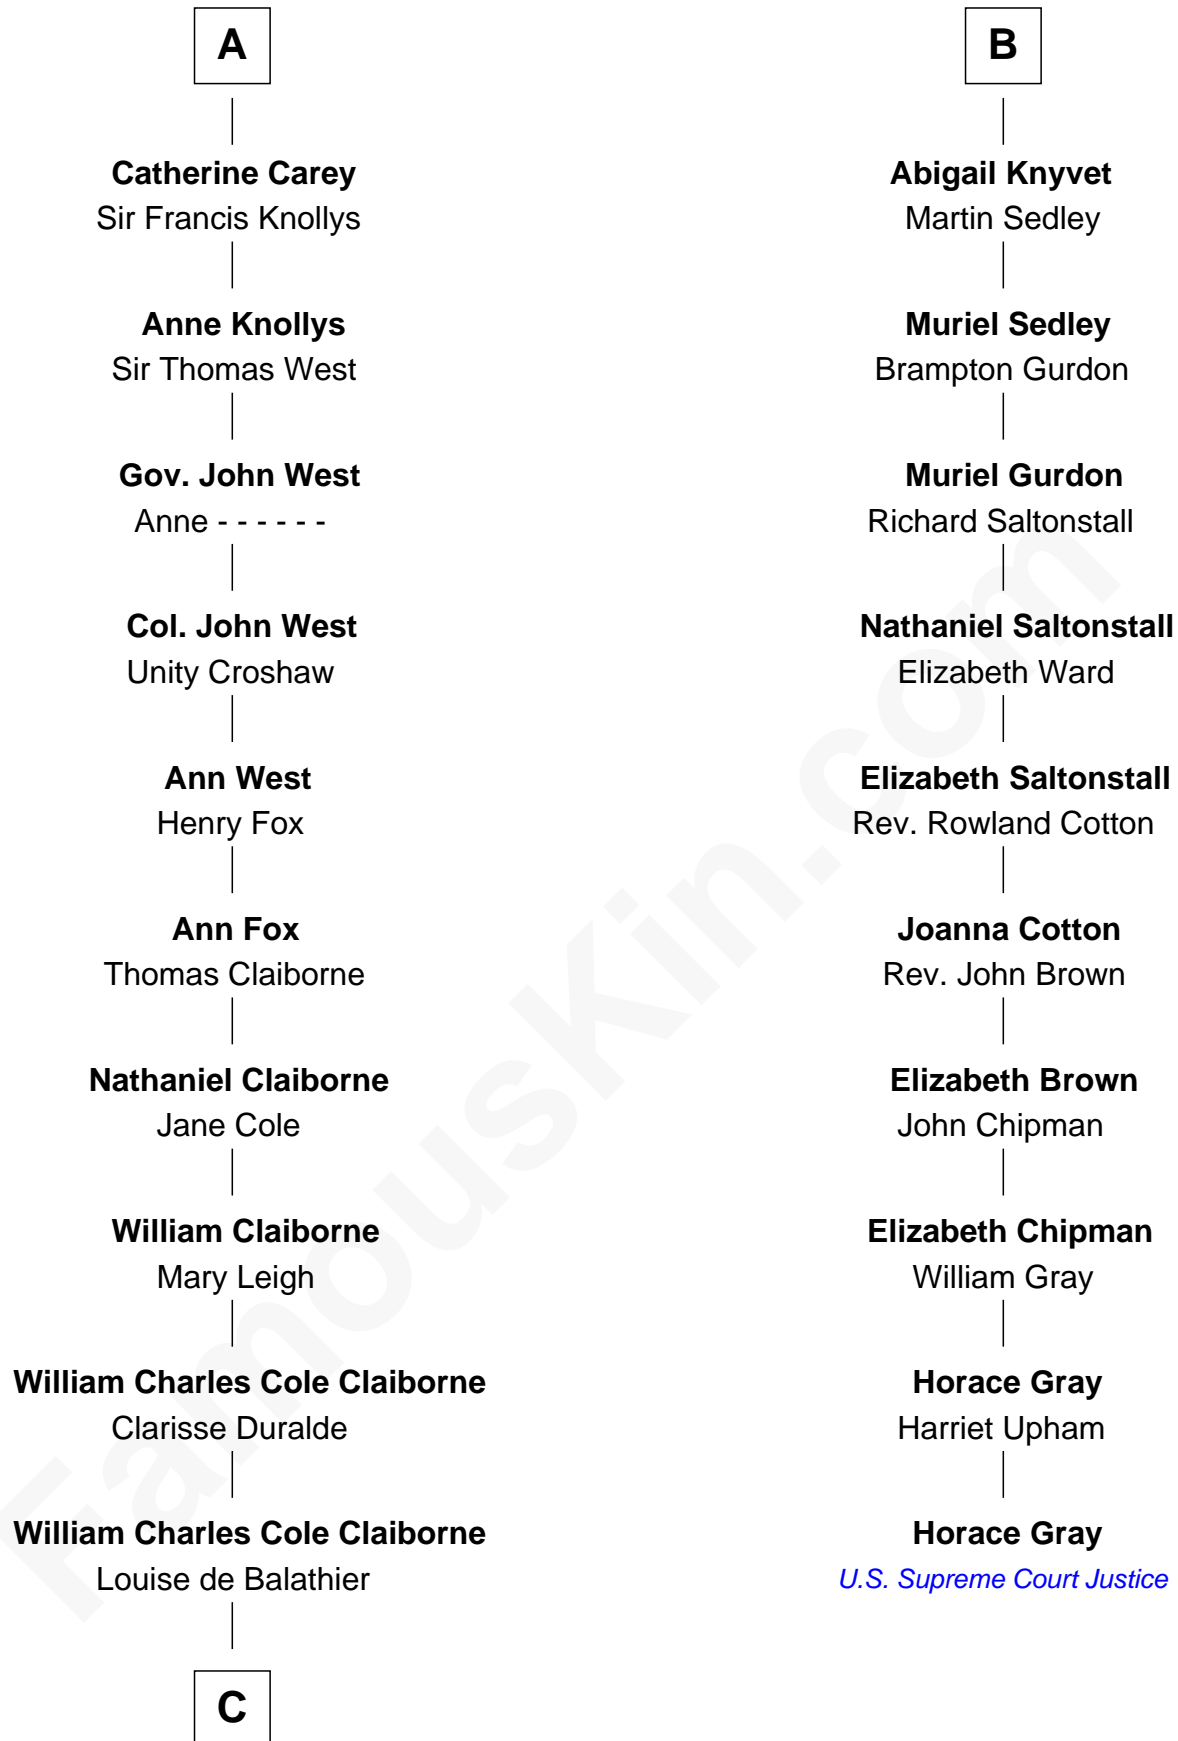

FamousKin.com

Relationship Chart of

Liz Claiborne

Fashion Designer and Founder of Liz Claiborne Inc.

16th cousin 3 times removed of

Horace Gray

U.S. Supreme Court Justice

C

—
Fernand Claiborne
Marie Louise Villeré

—
Omer Villere Claiborne
Carolyn Louise Fenner

—
Liz Claiborne
Found of Liz Claiborne Inc.

FamousKin.com