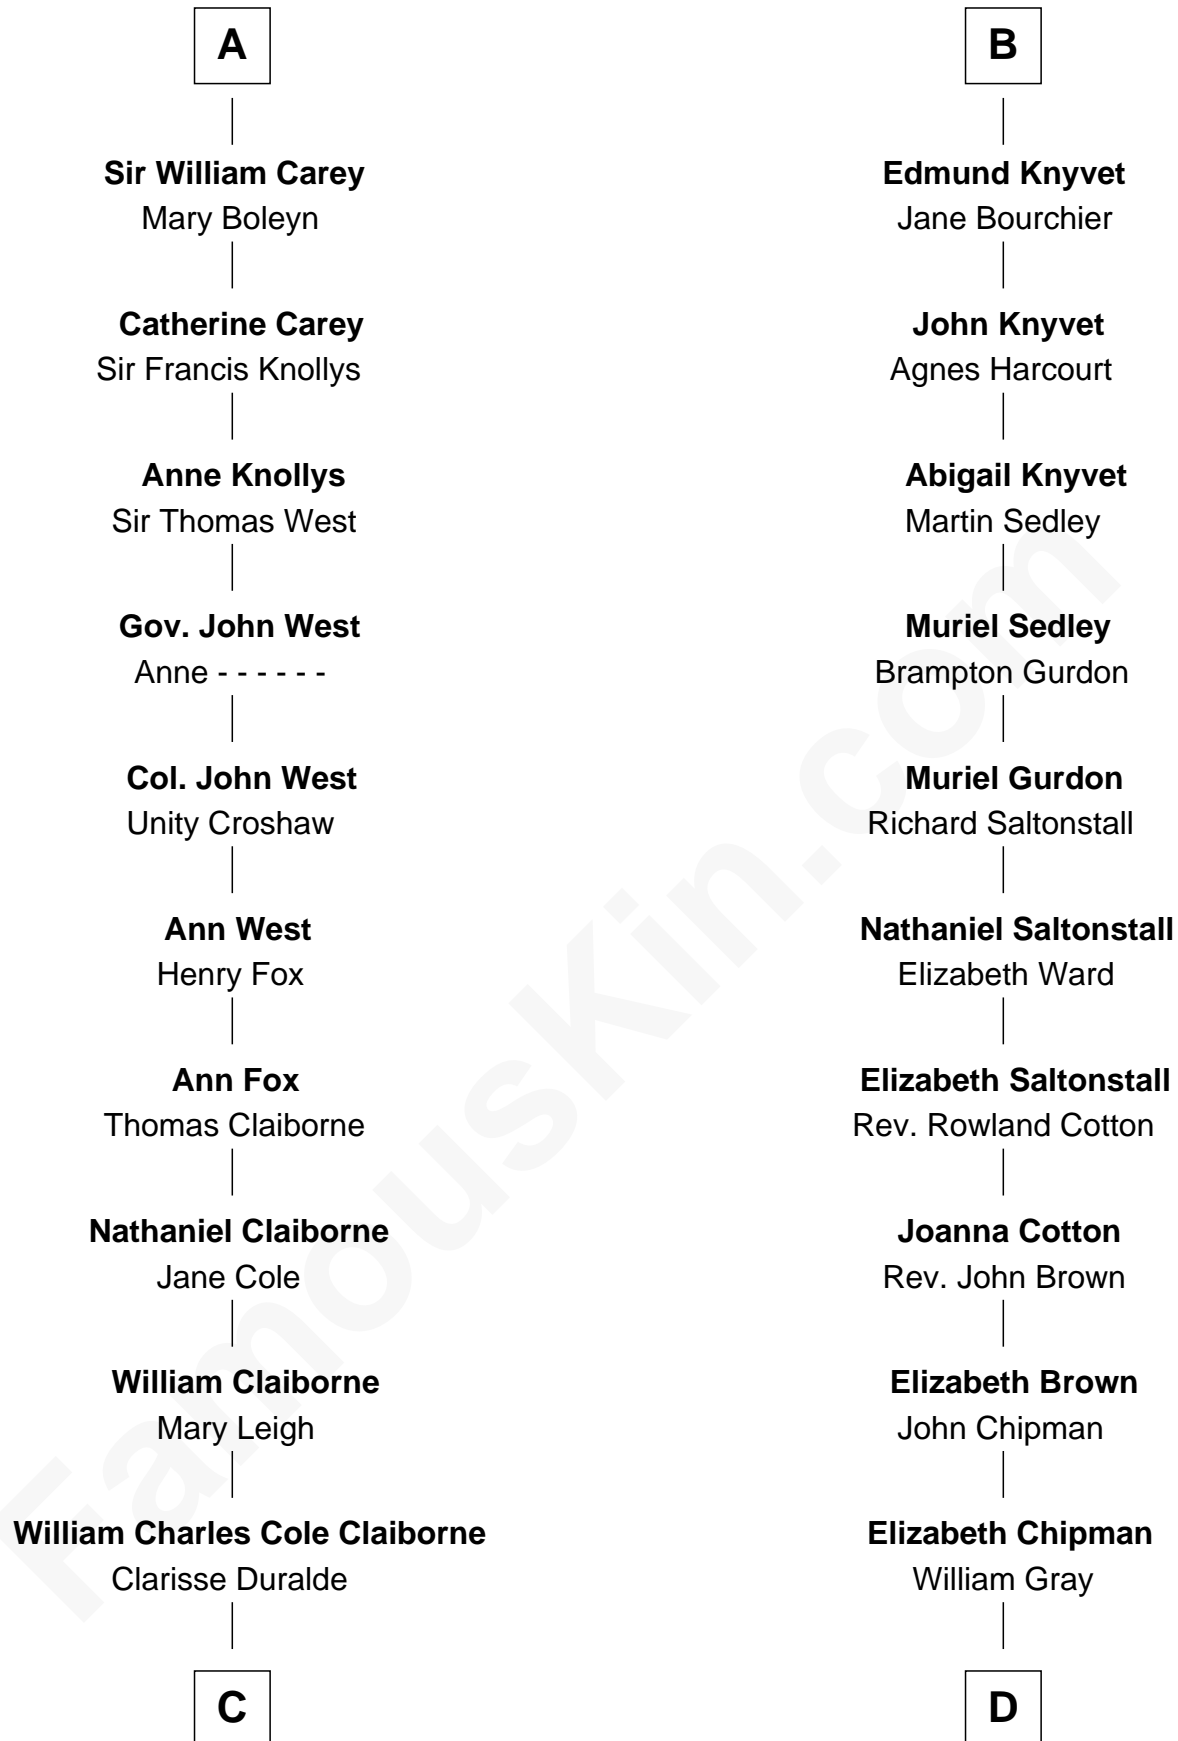

FamousKin.com

Relationship Chart of

Liz Claiborne

Fashion Designer and Founder of Liz Claiborne Inc.

18th cousin 2 times removed of

Horace Gray

U.S. Supreme Court Justice

Sir Gilbert de Clare

Joan of Acre

FamousKin.com