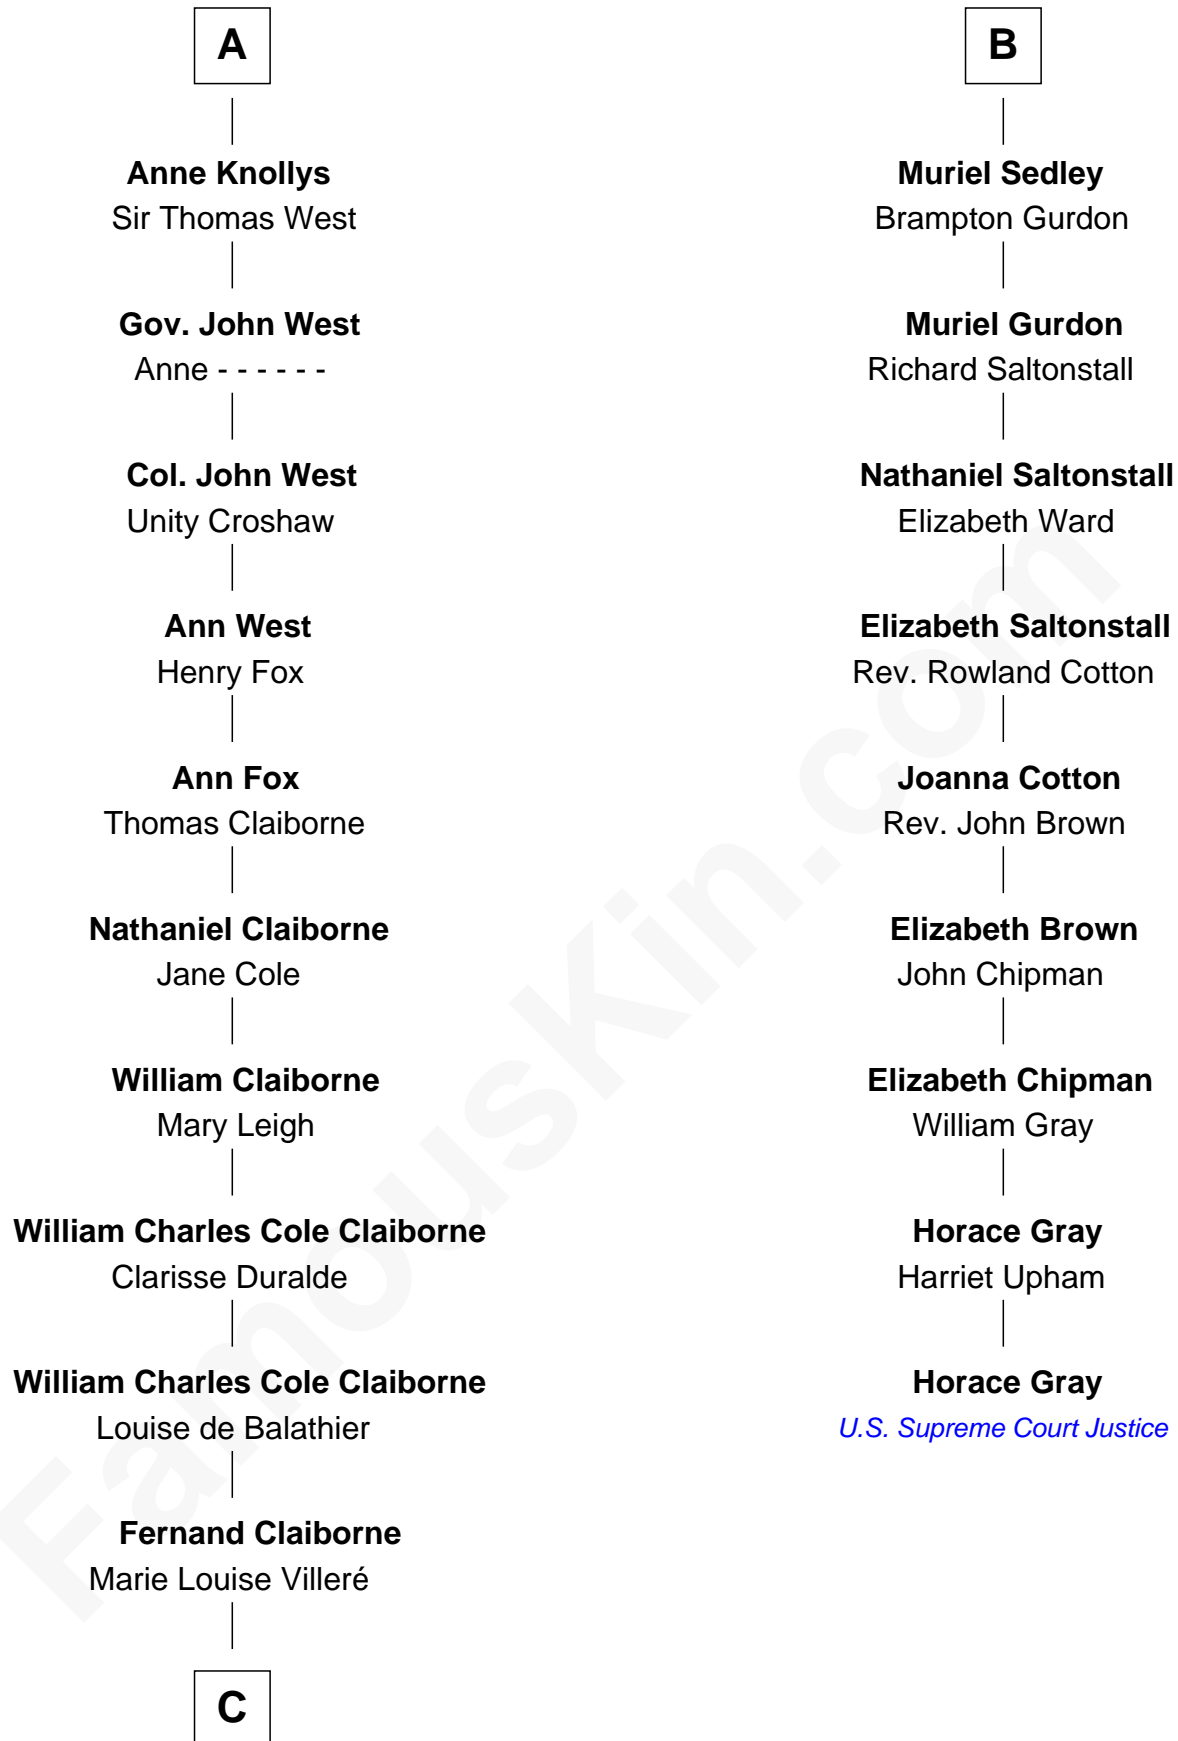

FamousKin.com

Relationship Chart of

Liz Claiborne

Fashion Designer and Founder of Liz Claiborne Inc.

15th cousin 3 times removed of

Horace Gray

U.S. Supreme Court Justice

C

—
Omer Villere Claiborne
Carolyn Louise Fenner

—
Liz Claiborne
Found of Liz Claiborne Inc.

FamousKin.com