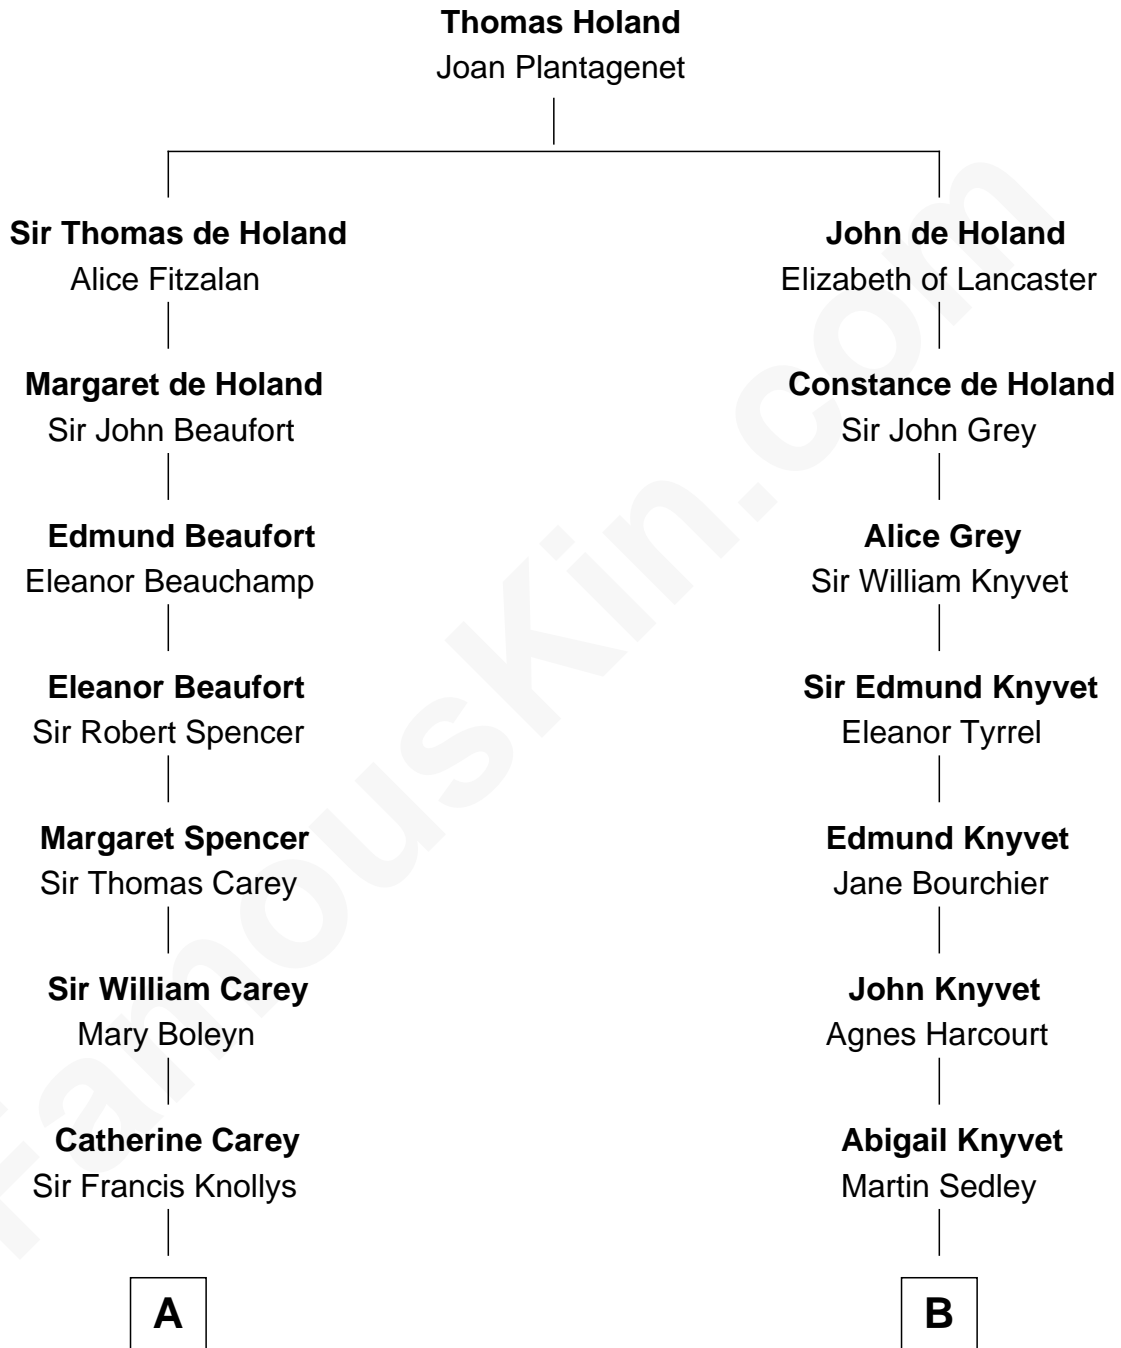

FamousKin.com

Relationship Chart of

Liz Claiborne

Fashion Designer and Founder of Liz Claiborne Inc.

15th cousin 3 times removed of

Horace Gray

U.S. Supreme Court Justice

C

—
Omer Villere Claiborne
Carolyn Louise Fenner

—
Liz Claiborne
Found of Liz Claiborne Inc.

FamousKin.com