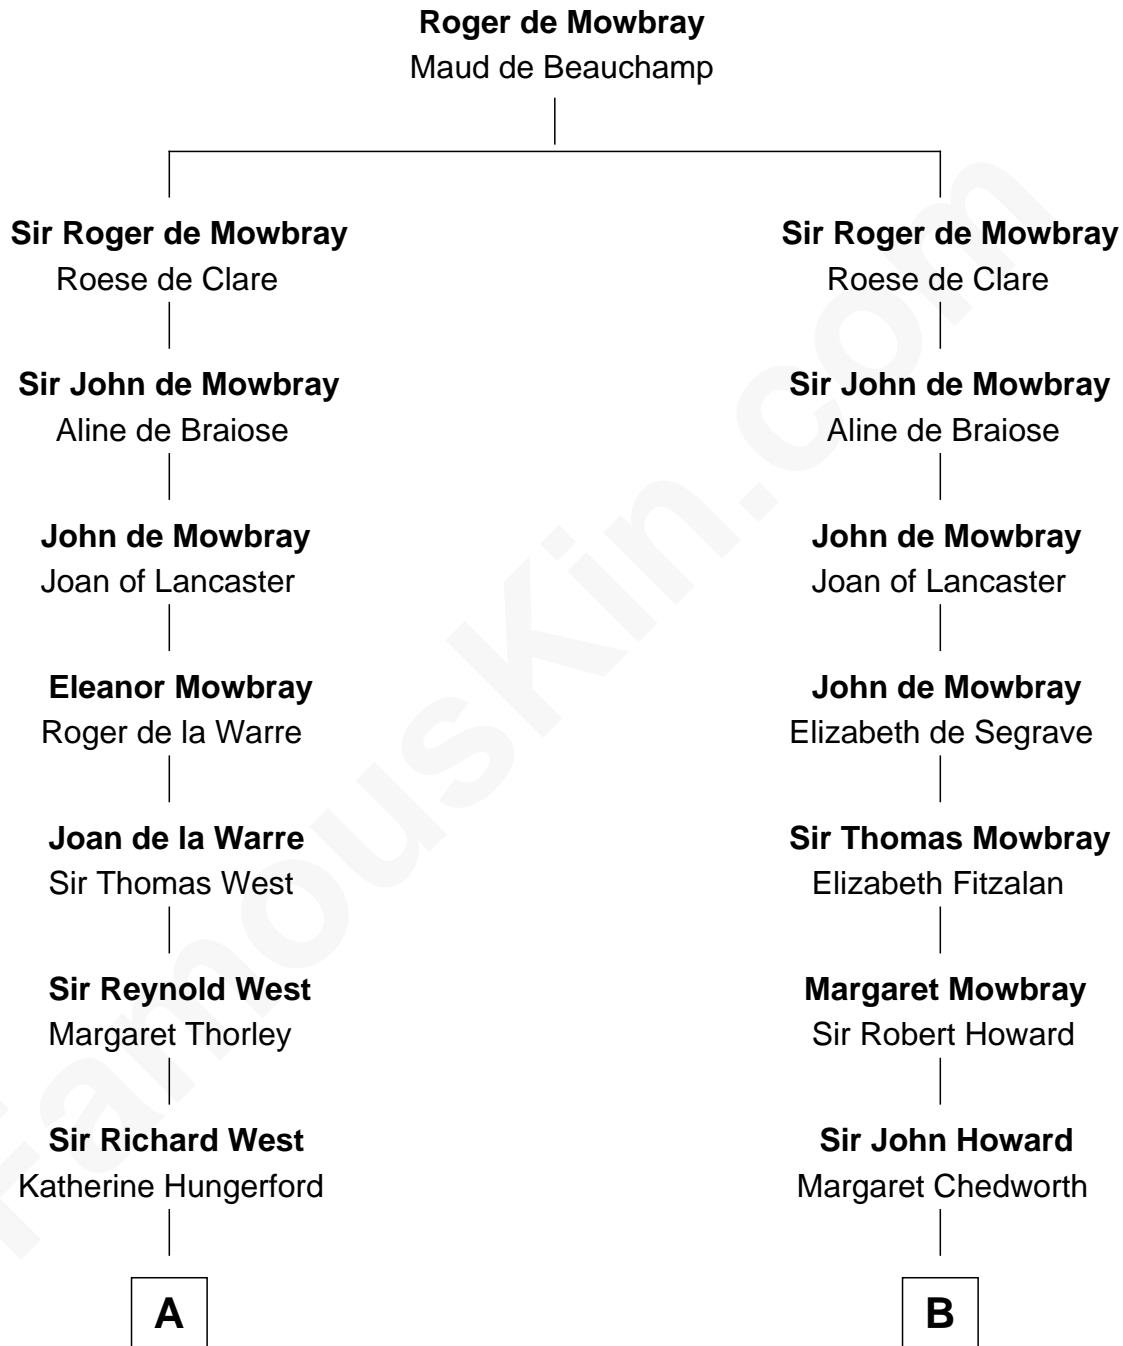

FamousKin.com

Relationship Chart of

Liz Claiborne

Fashion Designer and Founder of Liz Claiborne Inc.

19th cousin 2 times removed of

Horace Gray

U.S. Supreme Court Justice

C

William Charles Cole Claiborne

Clarisse Duralde

William Charles Cole Claiborne

Louise de Balathier

Fernand Claiborne

Marie Louise Villeré

Omer Villere Claiborne

Carolyn Louise Fenner