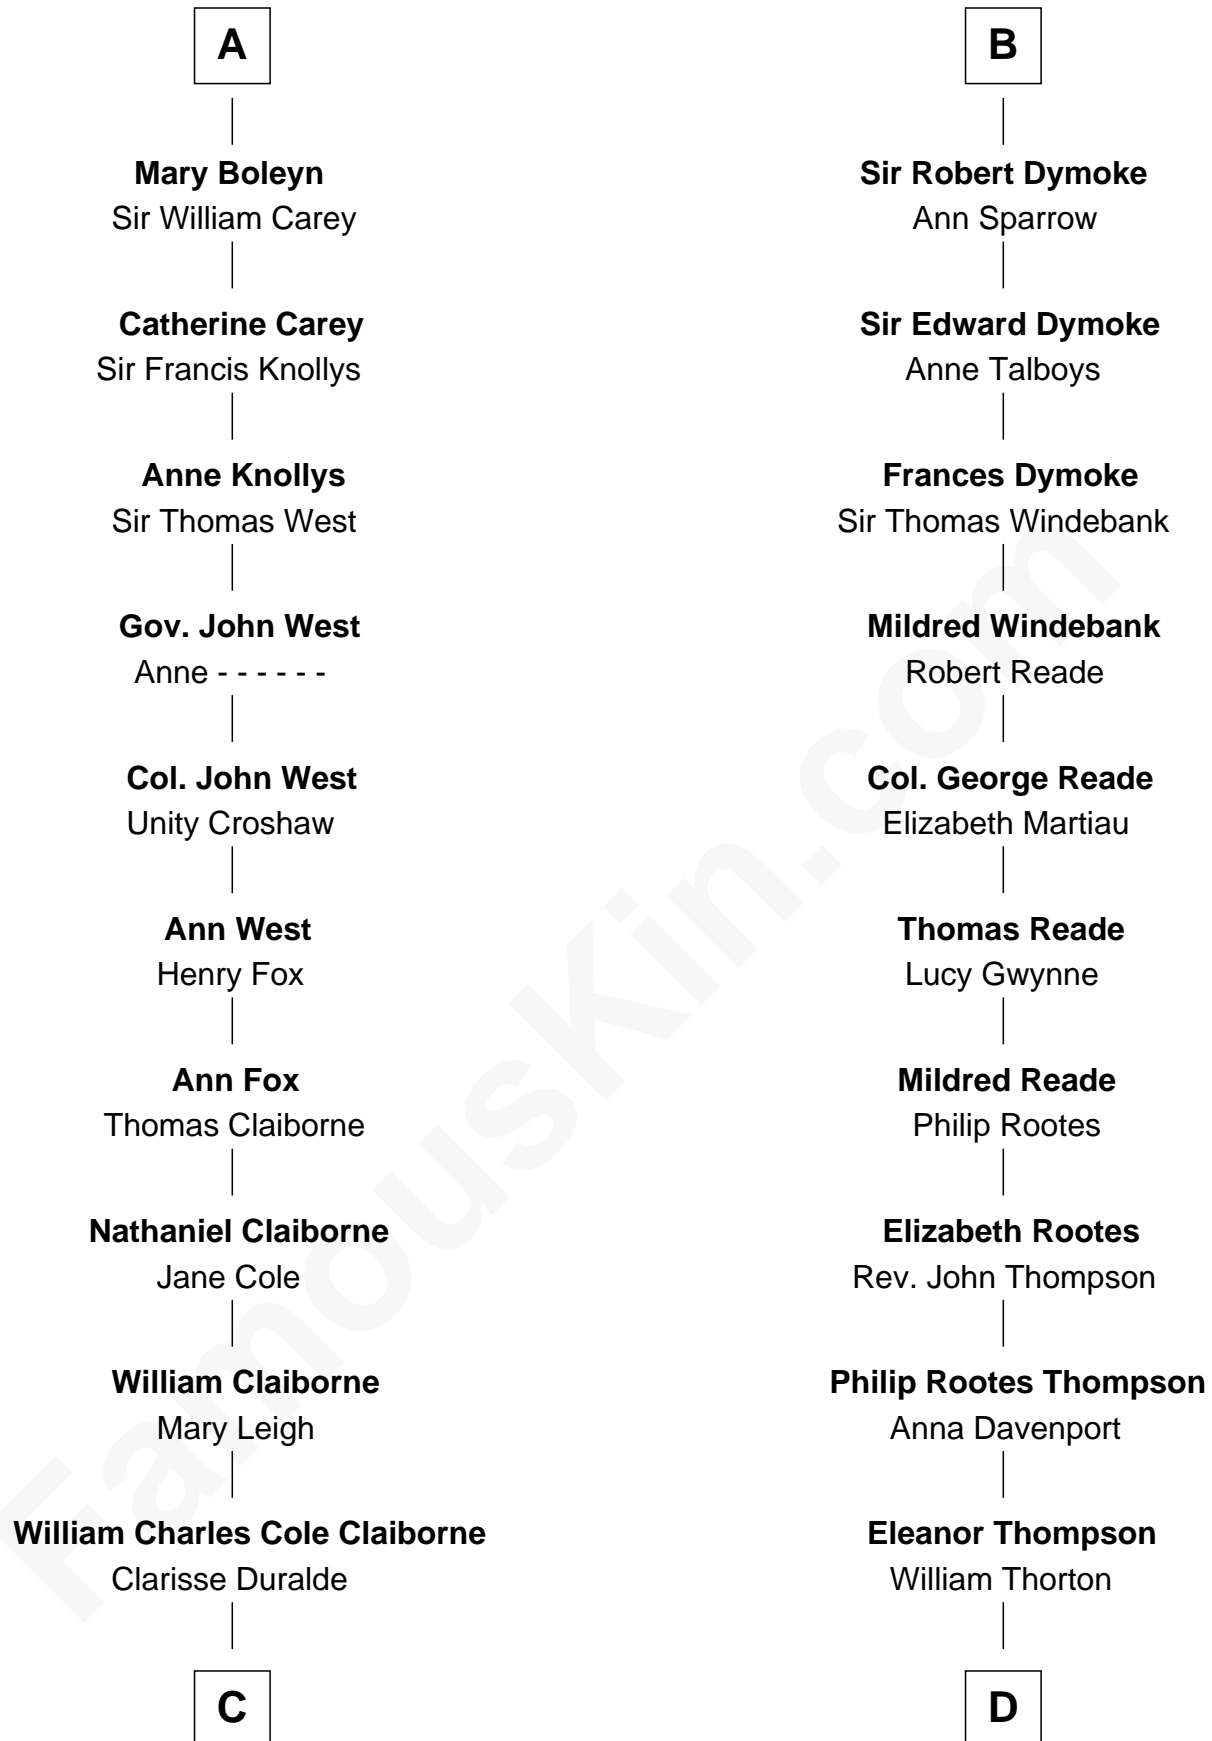

## Relationship Chart of

### Liz Claiborne

*Fashion Designer and Founder of Liz Claiborne Inc.*

20th cousin of

### General George S. Patton

*U.S. Army - World War II*

**C**

**William Charles Cole Claiborne**

Louise de Balathier

**Fernand Claiborne**

Marie Louise Villeré

**Omer Villere Claiborne**